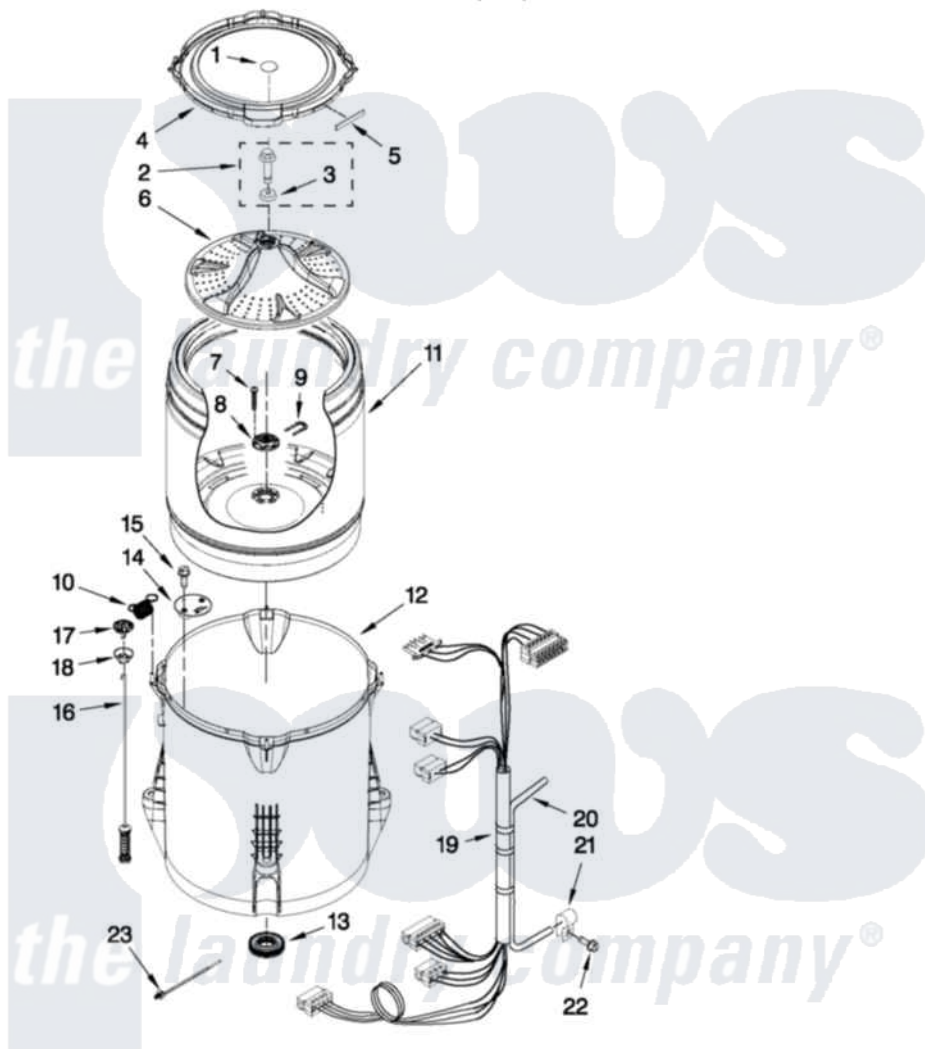

Whirlpool WTW5600XW3 03 - BASKET AND TUB PARTS

BASKET AND TUB PARTS

For Model: WTW5600XW3
(White)

FOR ORDERING INFORMATION REFER TO PARTS PRICE LIST

W10507230

5

Whirlpool [Residential Whirlpool WTW5600XW3 Washer Parts](#) Parts Diagram 03 - BASKET AND TUB PARTS
Click on the part number to view part

Item	Original Part Number	Replaced By	Status	Part Description
1	W10305259			Cap, Impeller
2	W10003790			Screw And Washer
3	3949550			Washer
4	W10215146			Tub Ring
5	W10205824			Absorber, Impact
6	W10215118			Impeller
7	8533953			Screw, 8-16 X 1.000
8	W10396887		Not Available	HUB - DRIVEN, BASKET (INCLUDES ITEM 7)
9	W10402178		Not Available	RETAINER
10	W10348658	W10400895		Spring
11	W10469848			Basket Assembly
12	W10238301	W10324648		Tub-Outer
13	W10006371	W10324647		Seal-Tub
14	W10215093			Filter, Drain Pump
15	8533928			Screw, 8-18 X 3/4
16	W10257086	W10317708		Supsension

17	W10405423	W10440729	Suspension
18	W10256551	W10440729	Suspension
19	W10383573		Harness, Lower
20	8572540	353244	Hose, Pressure Switch
21	W10005430		Clamp, Pressure Hose Retainer
22	8533943	W10109200	Screw, Baffle Mounting
23	W10298887		Cable Tie