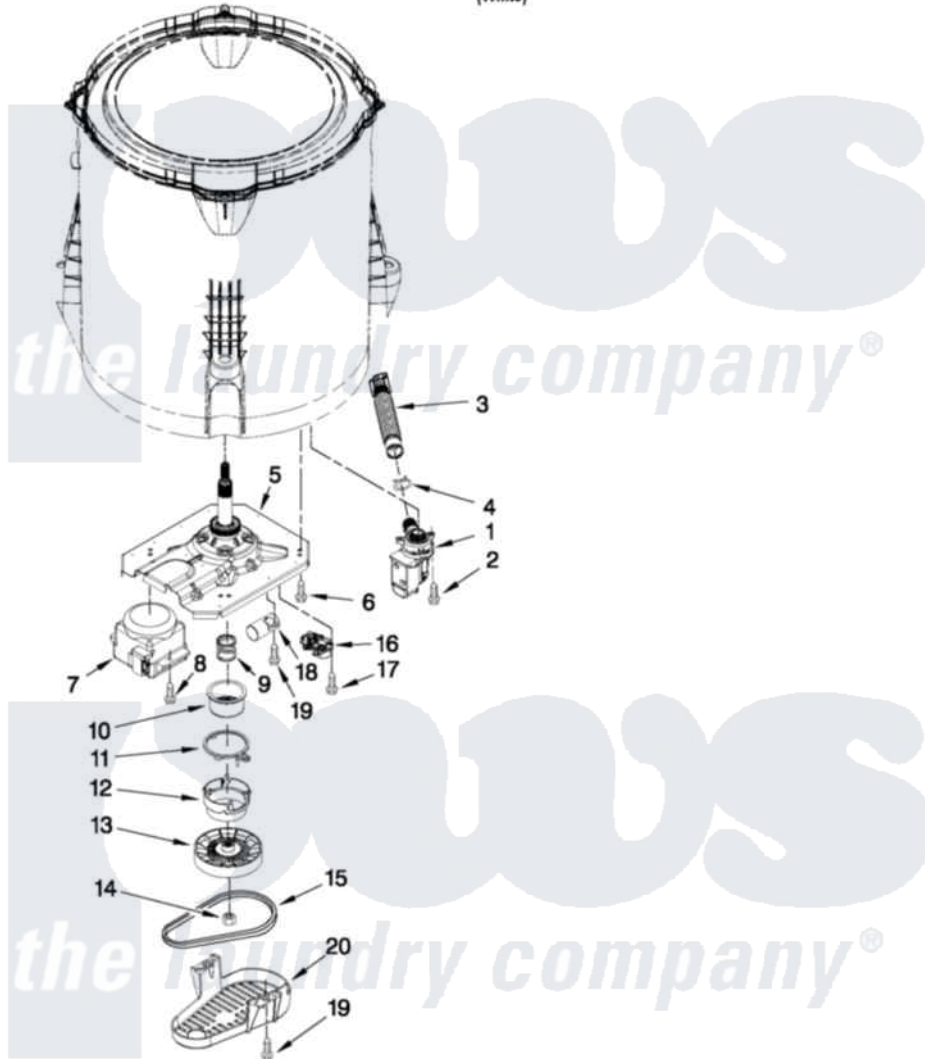

# Whirlpool WTW5600XW3 04 - GEARCASE, MOTOR AND PUMP PARTS

## GEARCASE, MOTOR AND PUMP PARTS

For Model: WTW5600XW3  
(White)

FOR ORDERING INFORMATION REFER TO PARTS PRICE LIST

6

W10507230

Whirlpool [Residential Whirlpool WTW5600XW3 Washer Parts](#) Parts Diagram 04 - GEARCASE, MOTOR AND PUMP PARTS

[Click on the part number to view part](#)

Item	Original Part Number	Replaced By	Status	Part Description
1	<a href="#">W10276397</a>			Pump Assembly, Drain
2	<a href="#">W10004910</a>			Screw, 12-16 X 1-1/4
3	<a href="#">W10215091</a>			Hose, Inner Drain Assembly
4	8317496	<a href="#">285655</a>		Clamp, Hose
5	W10469845		Not Available	GEARCASE ASSEMBLY (INCLUDES ITEMS 7, 8, 9, 10 & 13 ON PAGE 5)
6	<a href="#">W10249633</a>			Screw, 7.2-1.6 X 30
7	<a href="#">W10416660</a>			Motor, Drive
8	W10094780	<a href="#">W10182109</a>		Screw-Kit
9	W10006382	<a href="#">W10315818</a>		Cam
10	W10006352	<a href="#">W10315818</a>		Cam
11	W10006353	<a href="#">W10315818</a>		Cam
12	W10006354	<a href="#">W10315818</a>		Cam
13	<a href="#">W10006356</a>			Pulley
14	<a href="#">W10163336</a>			Nut, Pulley

15	<a href="#">W10006384</a>	Belt, Drive
16	<a href="#">W10006355</a>	Actuator, Shift
17	<a href="#">9741052</a>	Screw, 6-32 X 1.00
18	<a href="#">W10390446</a>	Capacitor, Motor Run
19	<a href="#">357640</a>	Screw And Washer
20	<a href="#">W10427633</a>	Shield, Pulley Cover