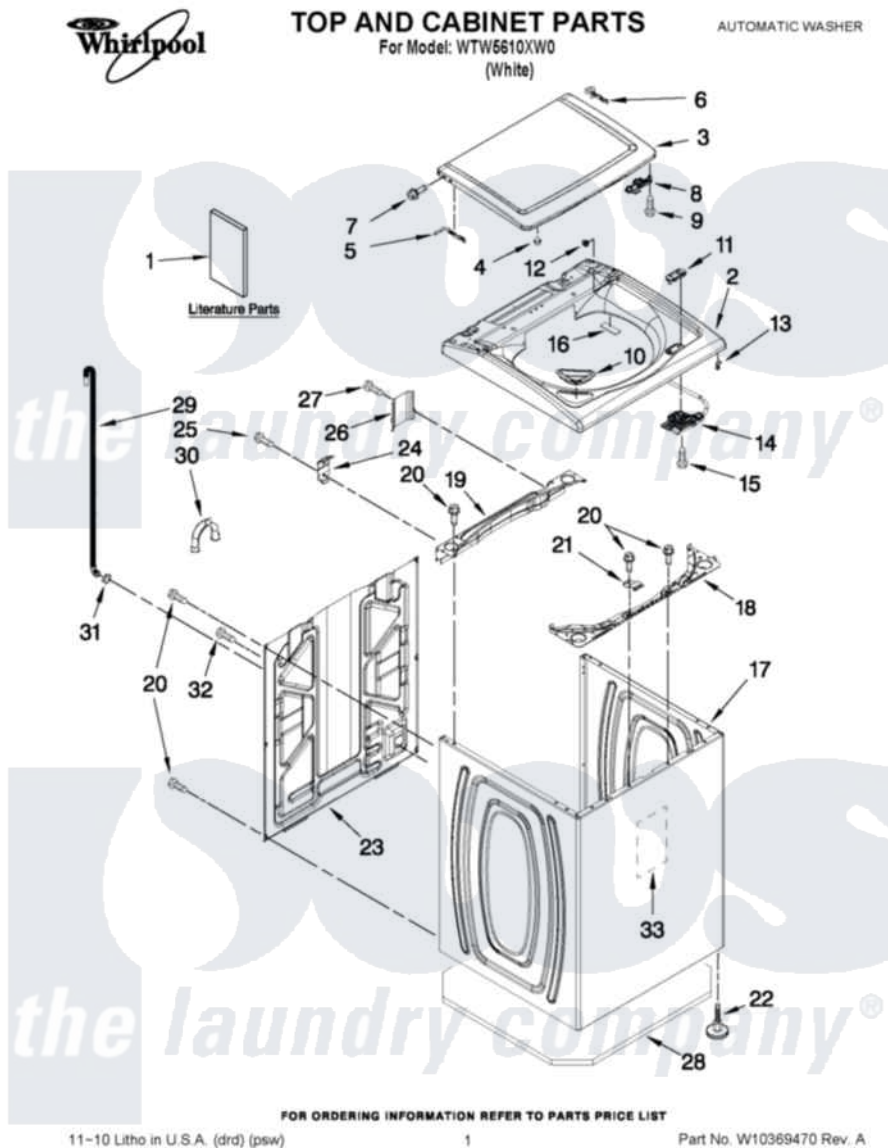

Whirlpool WTW5610XW0 01 - TOP AND CABINET PARTS

Whirlpool Residential Whirlpool WTW5610XW0 Washer Parts Parts Diagram 01 - TOP AND CABINET PARTS
 Click on the part number to view part

Item	Original Part Number	Replaced By	Status	Part Description
1	W10240509			Installation Instructions
"	W10240510		Not Available	INSTALLATION INSTRUCTIONS (SPANISH)
"	W10280475		Not Available	USE & CARE GUIDE
"	W10280504		Not Available	INSTRUCTIONS, SOUND SHIELD INSTALLATION
"	W10240504		Not Available	TECH SHEET IMPROVED WASH
"	W10280494		Not Available	QUICK START GUIDE
"	W10062945		Not Available	ENERGY GUIDE
2	W10246376			Top
3	W10270529			Lid
4	9724509			Bumper, Lid
5	W10295775			Hinge, Wire
6	W10294031			Hinge Wire
7	W10119828			Screw, Lid Hinge Mounting
8	W10240513			Strike, Lid Lock

9	W10273971		Screw, 6-19 X 1/2
10	W10240977		Dispenser, Bleach
11	W10240511	W10392041	Bezel, Lid Lock
12	W10293272		Bearing, Lid Hinge
"	W10293230		Bearing, Lid Hinge
13	90016		Clip, Pressure Switch Hose
14	W10238287	W10404050	Latch
15	8281163		Screw, Dispenser Housing Mounting
16	W10330080		Pad, Lid Hinge
17	W10251994	W10338650	Cabinet
18	W10215098		Brace, Cabinet Top Front
19	W10215099		Brace, Cabinet Top Rear
20	1157158	489069	Xxscrew, 10-12 X 1/2
21	W10248088		Lock, Top
22	W10326955	W10397767	Foot Assembly, Leveling
23	W10250884		Panel Rear
24	W10215102		Hinge, Top
25	W10142728	3370225	Screw
26	W10215139		Cover, Harness
27	3400076		Screw, Bracket Mounting
28	W10317148	W10319260	Sound Absr
29	W10221546		Hose, Outer Drain Assembly
30	W10280024		U-Bend, Drain Hose
31	356138		Clamp, Hose
32	9740848		Screw, Mixing Valve Mounting
33	W10177046		Cabinet - Damper, Sound