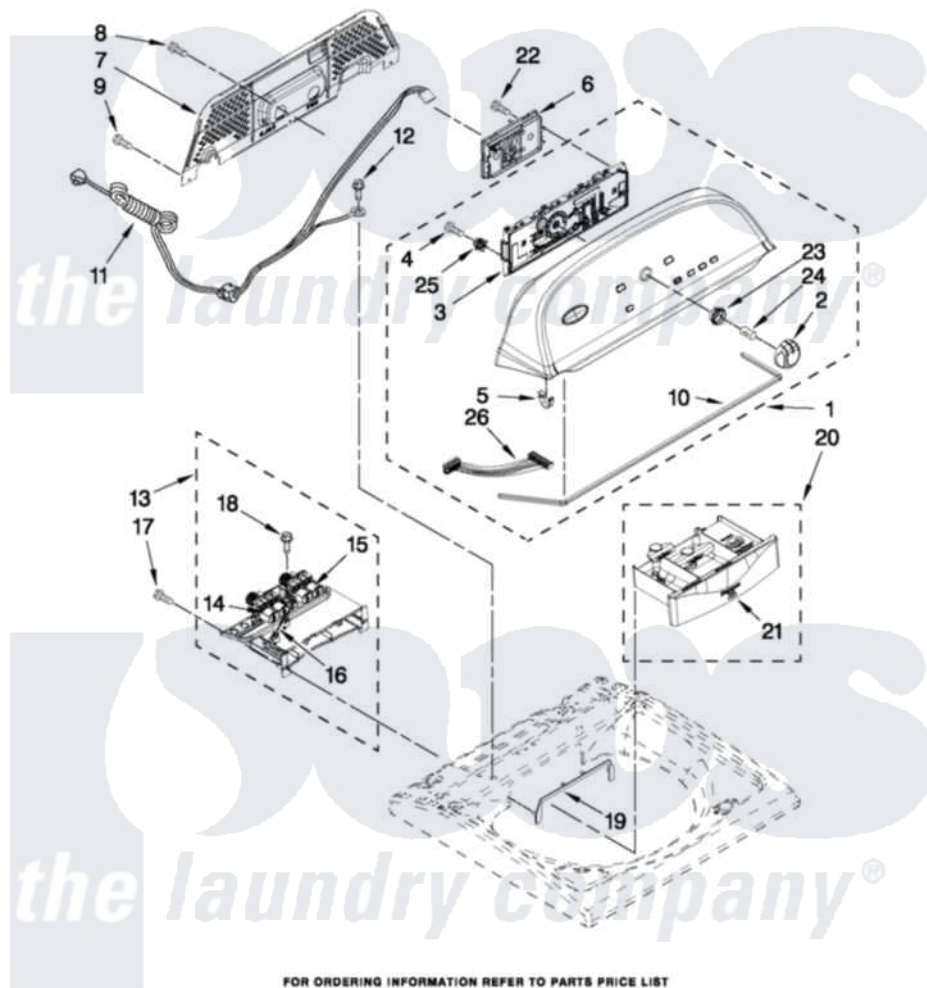

# Whirlpool WTW5610XW0 02 - CONSOLE AND DISPENSER PARTS

## CONSOLE AND DISPENSER PARTS

For Model: WTW5610XW0  
(White)

W10369470

3

FOR ORDERING INFORMATION REFER TO PARTS PRICE LIST

Whirlpool [Residential Whirlpool WTW5610XW0 Washer Parts](#) Parts Diagram 02 - CONSOLE AND DISPENSER PARTS  
Click on the part number to view part

Item	Original Part Number	Replaced By	Status	Part Description
1	<a href="#">W10338620</a>			Console
2	<a href="#">W10251392</a>			Knob Assembly
3	<a href="#">W10352744</a>			User Interface
4	<a href="#">W10219342</a>			Screw, Baffle Mounting
5	<a href="#">8312709</a>			Clip-Console
6	<a href="#">W10363660</a>			Control Unit Assembly, Machine And Motor
7	<a href="#">W10269597</a>			Panel, Console Rear Cover
8	3390647	<a href="#">488729</a>		Screw
9	1157158	<a href="#">489069</a>		Xxscrew, 10-12 X 1/2
10	<a href="#">W10280079</a>			Seal, Console
11	<a href="#">W10266797</a>			Cord, Power
12	<a href="#">3400076</a>			Screw, Bracket Mounting
13	W10240963	<a href="#">W10432327</a>		Housing Assembly - Dispenser
14	<a href="#">W10240949</a>			Valve, Cold Water Inlet
15	<a href="#">W10240948</a>			Valve, Hot Water Inlet
16	<a href="#">W10240967</a>			Harness, Valve