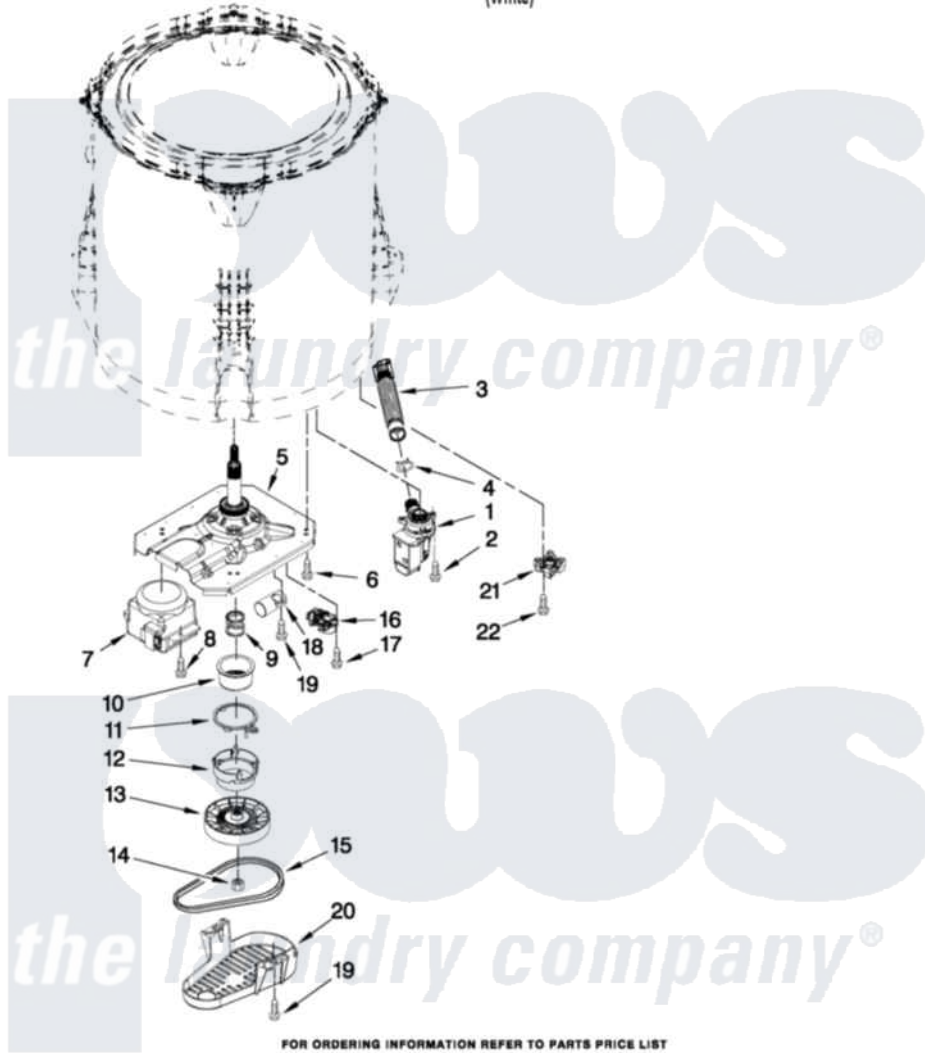

Whirlpool WTW5610XW0 04 - GEARCASE, MOTOR AND PUMP PARTS

GEARCASE, MOTOR AND PUMP PARTS

For Model: WTW5610XW0
(White)

FOR ORDERING INFORMATION REFER TO PARTS PRICE LIST

6

W10369470

Whirlpool Residential Whirlpool WTW5610XW0 Washer Parts Parts Diagram 04 - GEARCASE, MOTOR AND PUMP PARTS

Click on the part number to view part

Item	Original Part Number	Replaced By	Status	Part Description
1	W10276397			Pump Assembly, Drain
2	W10004910			Screw, 12-16 X 1-1/4
3	W10215091			Hose, Inner Drain Assembly
4	8317496	285655		Clamp, Hose
5	W10006379	W10324649		Gearcase
6	W10249633			Screw, 7.2-1.6 X 30
7	W10249628			Motor, Drive
8	W10094780	W10182109		Screw-Kit
9	W10006382	W10315818		Cam
10	W10006352	W10315818		Cam
11	W10006353	W10315818		Cam
12	W10006354	W10315818		Cam
13	W10006356			Pulley
14	W10163336			Nut, Pulley
15	W10006384			Belt, Drive
16	W10006355			Actuator, Shift

17	9741052	Screw, 6-32 X 1.00
18	W10278117	Capacitor, Motor Run
19	357640	Screw And Washer
20	W10006383	Shield, Pulley Cover
21	W10238318	Counterweight
22	W10238319	Screw, 8-18 X 1.00