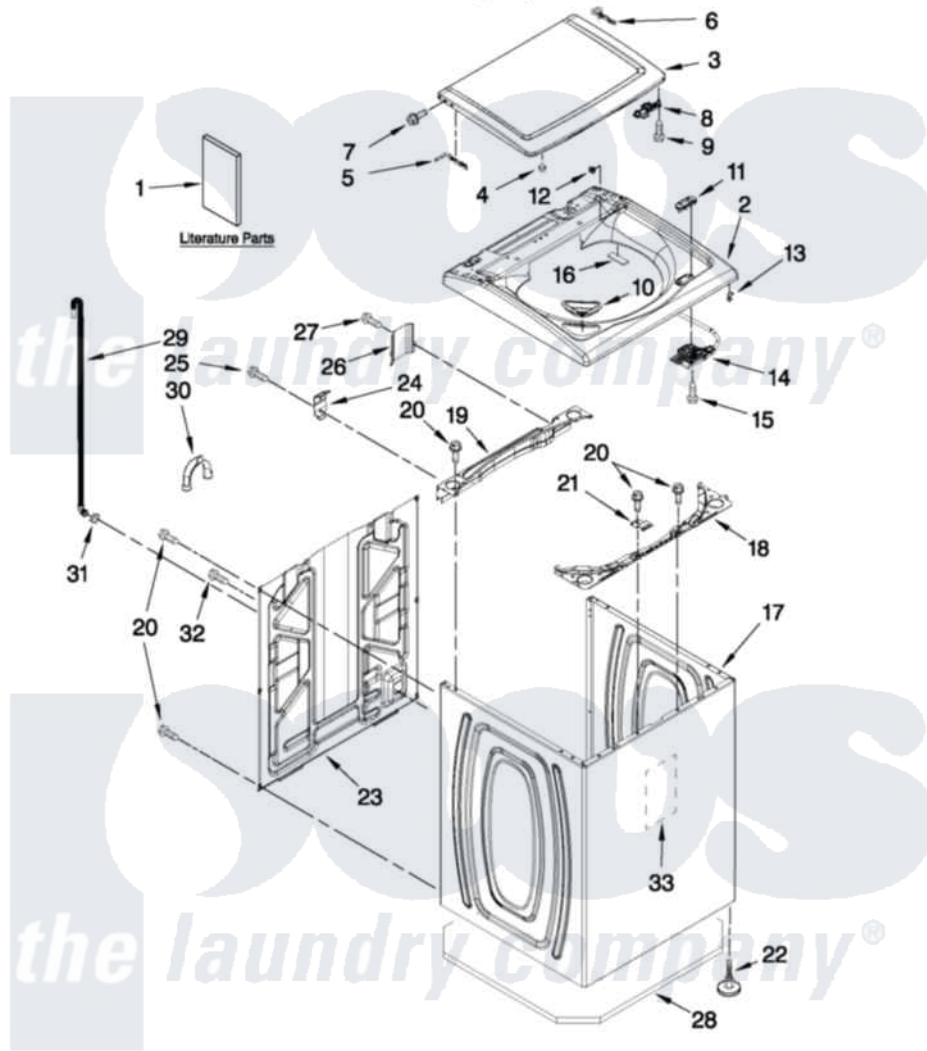

# Whirlpool WTW5610XW1 01 - TOP AND CABINET PARTS

## TOP AND CABINET PARTS

AUTOMATIC WASHER

For Model: WTW5610XW1  
(White)

FOR ORDERING INFORMATION REFER TO PARTS PRICE LIST

4-11 Litho in U.S.A. (MP)(bay)

1

Part No. W10411464 Rev. A

Whirlpool [Residential Whirlpool WTW5610XW1 Washer Parts](#) Parts Diagram 01 - TOP AND CABINET PARTS

[Click on the part number to view part](#)

Item	Original Part Number	Replaced By	Status	Part Description
1	<a href="#">W10240509</a>			Installation Instructions
"	W10240510		Not Available	INSTALLATION INSTRUCTIONS (SPANISH)
"	W10280475		Not Available	USE & CARE GUIDE
"	W10280504		Not Available	INSTRUCTIONS, SOUND SHIELD INSTALLATION
"	W10240504		Not Available	TECH SHEET IMPROVED WASH
"	W10280494		Not Available	QUICK START GUIDE
"	W10062956		Not Available	ENERGY GUIDE
2	<a href="#">W10246376</a>			Top
3	<a href="#">W10270529</a>			Lid
4	<a href="#">9724509</a>			Bumper, Lid
5	<a href="#">W10295775</a>			Hinge, Wire
6	<a href="#">W10294031</a>			Hinge Wire
7	<a href="#">W10119828</a>			Screw, Lid Hinge Mounting
8	<a href="#">W10240513</a>			Strike, Lid Lock