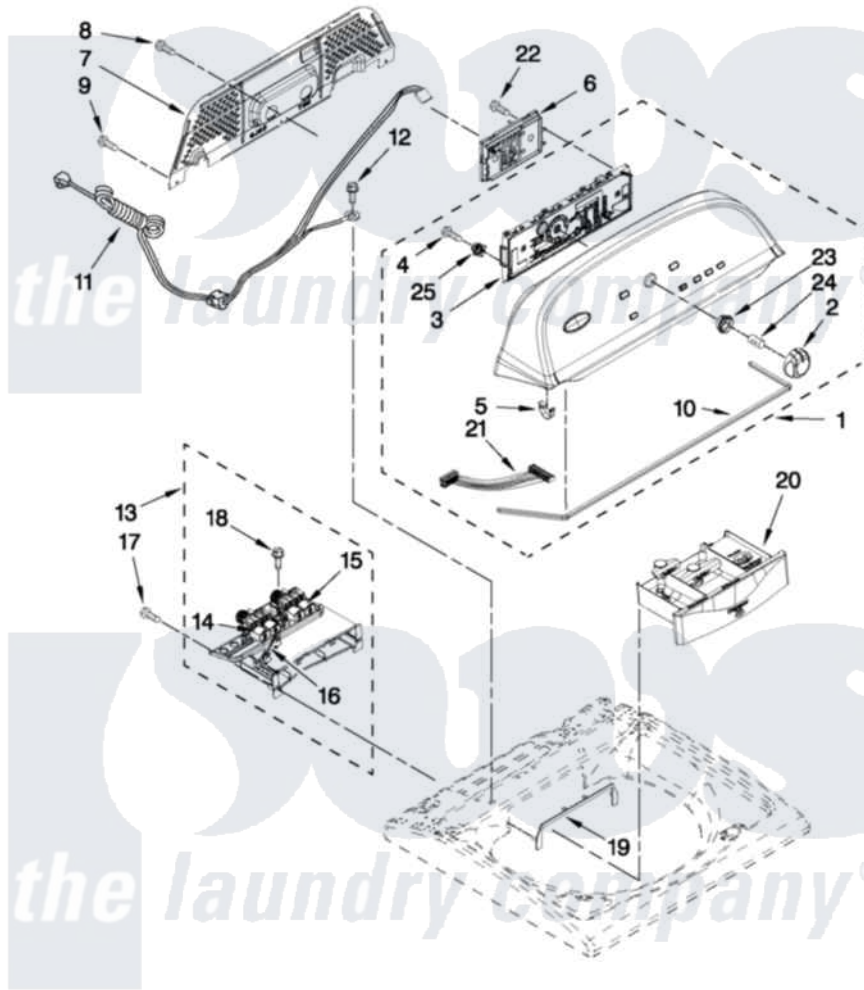

Whirlpool WTW5610XW1 02 - CONSOLE AND DISPENSER PARTS

CONSOLE AND DISPENSER PARTS

For Model: WTW5610XW1
(White)

FOR ORDERING INFORMATION REFER TO PARTS PRICE LIST

W10411464

3

Whirlpool [Residential Whirlpool WTW5610XW1 Washer Parts](#) Parts Diagram 02 - CONSOLE AND DISPENSER PARTS
Click on the part number to view part

Item	Original Part Number	Replaced By	Status	Part Description
1	W10338620			Console
2	W10251392			Knob Assembly
3	W10352744			User Interface
4	W10219342			Screw, Baffle Mounting
5	8312709			Clip-Console
6	W10393833			Control Unit Assembly, Machine And Motor
7	W10269597			Panel, Console Rear Cover
8	3390647	488729		Screw
9	1157158	489069		Xxscrew, 10-12 X 1/2
10	W10280079			Seal, Console
11	W10266797			Cord, Power
12	3400076			Screw, Bracket Mounting
13	W10240963	W10432327		Housing Assembly - Dispenser
14	W10240949			Valve, Cold Water Inlet
15	W10240948			Valve, Hot Water Inlet
16	W10240967			Harness, Valve

17	3400061		Screw, Dispenser Housing Mounting
18	97787	W10109200	Screw, Baffle Mounting
19	W10240946		Bezel, Dispenser
20	W10240958		Drawer, Dispenser Assembly
21	W10285492		Harness, User Interface
22	9740848		Screw, Mixing Valve Mounting
23	W10325119		Spacer, Knob
24	8536939		Clip, Knob
25	W10274524		Tensioner, Facia