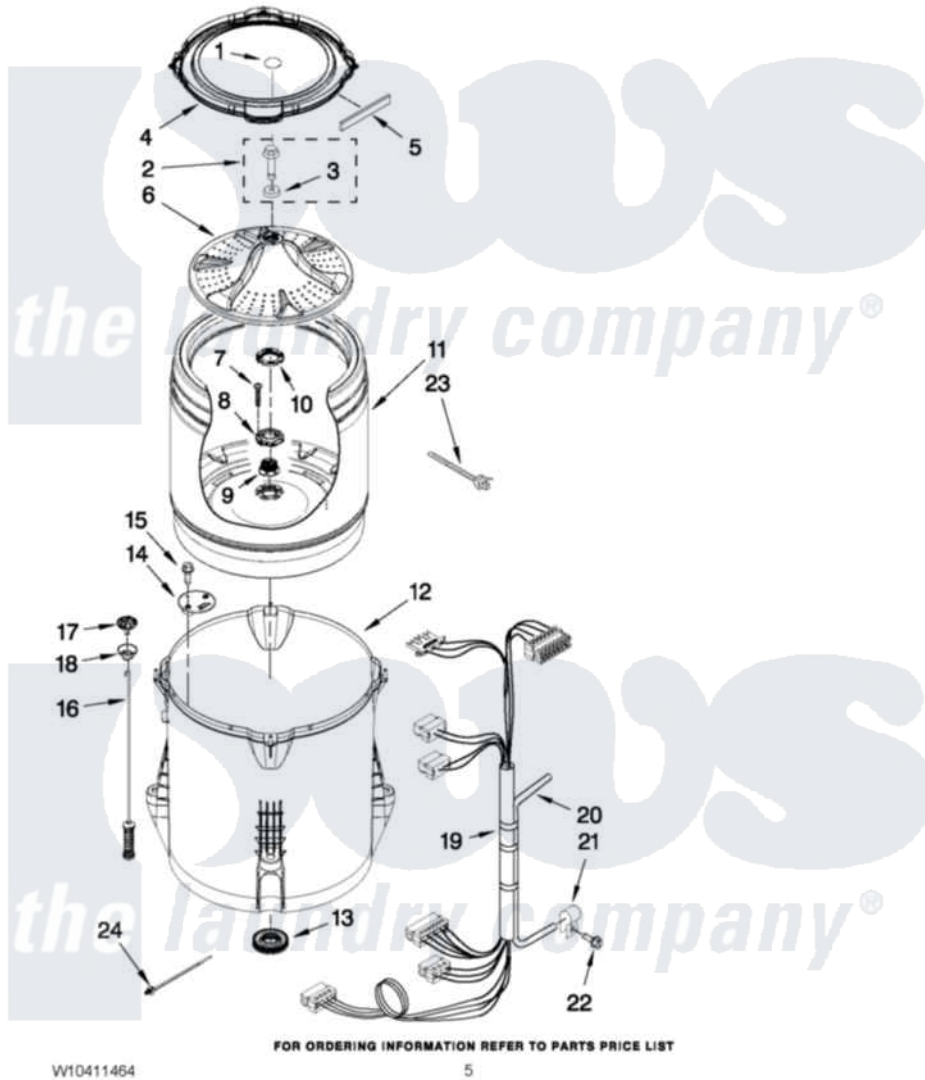

Whirlpool WTW5610XW1 03 - BASKET AND TUB PARTS

BASKET AND TUB PARTS

For Model: WTW5610XW1
(White)

Whirlpool [Residential Whirlpool WTW5610XW1 Washer Parts](#) Parts Diagram 03 - BASKET AND TUB PARTS
Click on the part number to view part

Item	Original Part Number	Replaced By	Status	Part Description
1	W10305259			Cap, Impeller
2	W10003790			Screw And Washer
3	3949550			Washer
4	W10215146			Tub Ring
5	W10205824			Absorber, Impact
6	W10215118			Impeller
7	8533953			Screw, 8-16 X 1.000
8	W10291415	W10324651		Hub
9	W10291416	W10324651		Hub
10	W10291417	W10324651		Hub
11	W10238268	W10324650		Basket
12	W10238301	W10324648		Tub-Outer
13	W10006371	W10324647		Seal-Tub
14	W10215093			Filter, Drain Pump
15	8533928			Screw, 8-18 X 3/4
16	W10257086	W10317708		Supsension

17	W10215136	W10440729	Suspension
18	W10256551	W10440729	Suspension
19	W10328392	W10297443	Harness, Lower
20	8572540	353244	Hose, Pressure Switch
21	W10005430		Clamp, Pressure Hose Retainer
22	8533943	W10109200	Screw, Baffle Mounting
23	W10339879		Tie, Cable
24	W10298887		Cable Tie