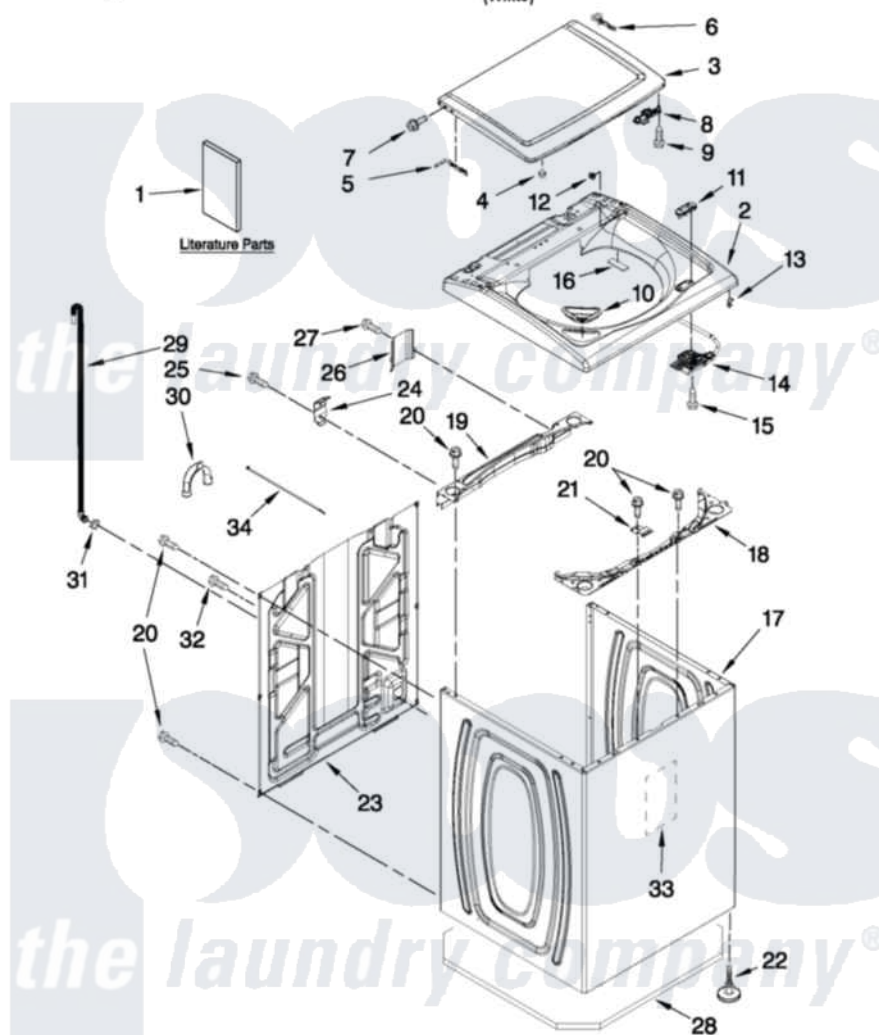

Whirlpool WTW5610XW2 01 - TOP AND CABINET PARTS

TOP AND CABINET PARTS

AUTOMATIC WASHER

For Model: WTW5610XW2
(White)

FOR ORDERING INFORMATION REFER TO PARTS PRICE LIST

6-11 Litho in U.S.A. (drd)(bay)

1

Part No. W10416754 Rev. A

Whirlpool Residential Whirlpool WTW5610XW2 Washer Parts Parts Diagram 01 - TOP AND CABINET PARTS

[Click on the part number to view part](#)

Item	Original Part Number	Replaced By	Status	Part Description
1	W10240509			Installation Instructions
"	W10240510		Not Available	INSTALLATION INSTRUCTIONS (SPANISH)
"	W10280475		Not Available	USE & CARE GUIDE
"	W10280504		Not Available	INSTRUCTIONS, SOUND SHIELD INSTALLATION
"	W10240504		Not Available	TECH SHEET IMPROVED WASH
"	W10280494		Not Available	QUICK START GUIDE
"	W10062956		Not Available	ENERGY GUIDE
2	W10246376			Top
3	W10270529			Lid
4	9724509			Bumper, Lid
5	W10295775			Hinge, Wire
6	W10294031			Hinge Wire
7	W10119828			Screw, Lid Hinge Mounting
8	W10240513			Strike, Lid Lock