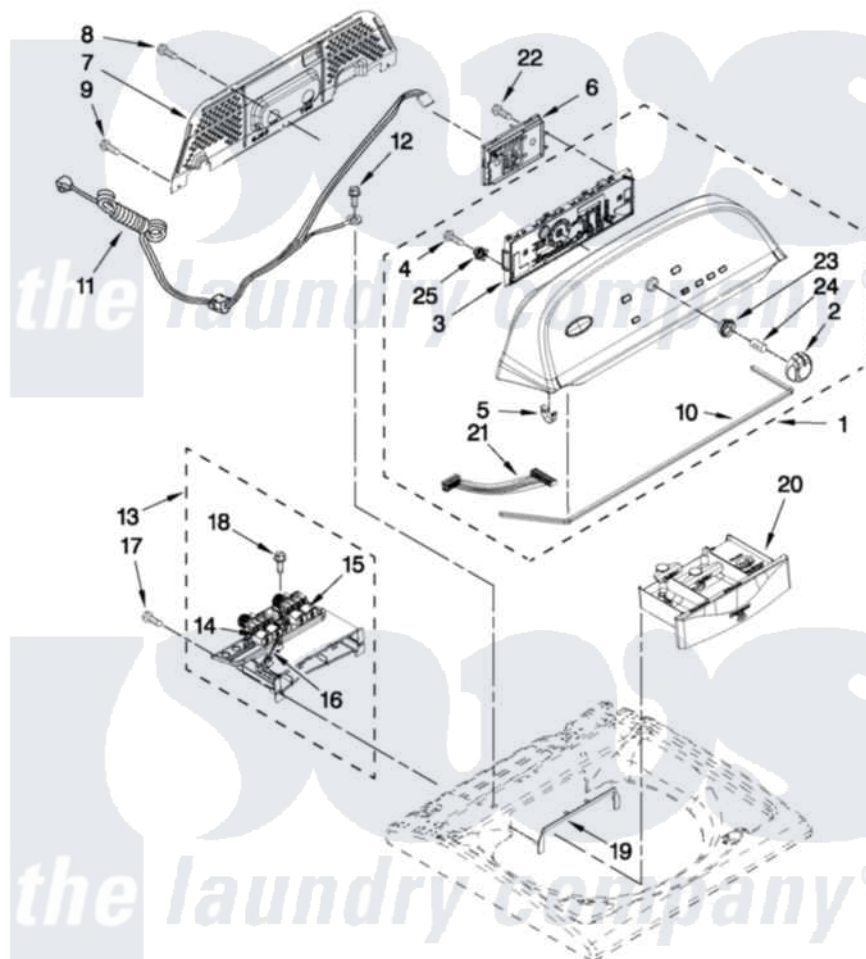

Whirlpool WTW5610XW2 02 - CONSOLE AND DISPENSER PARTS

CONSOLE AND DISPENSER PARTS

For Model: WTW5610XW2
(White)

FOR ORDERING INFORMATION REFER TO PARTS PRICE LIST

W10418754

3

Whirlpool [Residential Whirlpool WTW5610XW2 Washer Parts](#) Parts Diagram 02 - CONSOLE AND DISPENSER PARTS
Click on the part number to view part

Item	Original Part Number	Replaced By	Status	Part Description
1	W10338620			Console
2	W10251392			Knob Assembly
3	W10352744			User Interface
4	W10219342			Screw, Baffle Mounting
5	8312709			Clip-Console
6	W10405878	W10445275		Control-Elec
7	W10269597			Panel, Console Rear Cover
8	3390647	488729		Screw
9	1157158	489069		Xxscrew, 10-12 X 1/2
10	W10280079			Seal, Console
11	W10266797			Cord, Power
12	3400076			Screw, Bracket Mounting
13	W10240963	W10432327		Housing Assembly - Dispenser
14	W10240949			Valve, Cold Water Inlet
15	W10240948			Valve, Hot Water Inlet
16	W10240967			Harness, Valve

17	3400061		Screw, Dispenser Housing Mounting
18	97787	W10109200	Screw, Baffle Mounting
19	W10240946		Bezel, Dispenser
20	W10240958		Drawer, Dispenser Assembly
21	W10285492		Harness, User Interface
22	9740848		Screw, Mixing Valve Mounting
23	W10325119		Spacer, Knob
24	8536939		Clip, Knob
25	W10274524		Tensioner, Facia