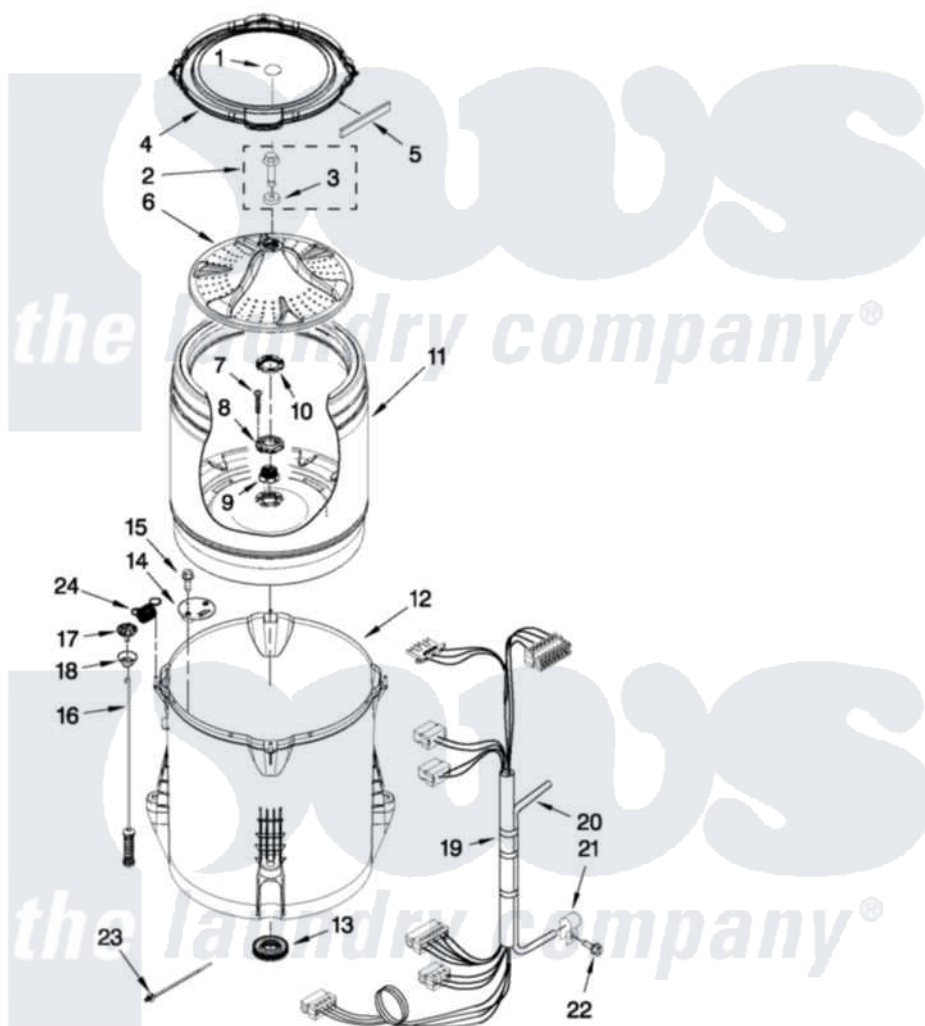

Whirlpool WTW5610XW2 03 - BASKET AND TUB PARTS

BASKET AND TUB PARTS

For Model: WTW5610XW2
(White)

FOR ORDERING INFORMATION REFER TO PARTS PRICE LIST

W10418754

5

Whirlpool [Residential Whirlpool WTW5610XW2 Washer Parts](#) Parts Diagram 03 - BASKET AND TUB PARTS

[Click on the part number to view part](#)

Item	Original Part Number	Replaced By	Status	Part Description
1	W10305259			Cap, Impeller
2	W10003790			Screw And Washer
3	3949550			Washer
4	W10215146			Tub Ring
5	W10205824			Absorber, Impact
6	W10215118			Impeller
7	8533953			Screw, 8-16 X 1.000
8	W10291415	W10324651		Hub
9	W10291416	W10324651		Hub
10	W10291417	W10324651		Hub
11	W10238268	W10324650		Basket
12	W10238301	W10324648		Tub-Outer
13	W10006371	W10324647		Seal-Tub
14	W10215093			Filter, Drain Pump
15	8533928			Screw, 8-18 X 3/4
16	W10257086	W10317708		Supsension

17	W10215136	W10440729	Suspension
18	W10256551	W10440729	Suspension
19	W10328392	W10297443	Harness, Lower
20	8572540	353244	Hose, Pressure Switch
21	W10005430		Clamp, Pressure Hose Retainer
22	8533943	W10109200	Screw, Baffle Mounting
23	W10298887		Cable Tie
24	W10348658	W10400895	Spring