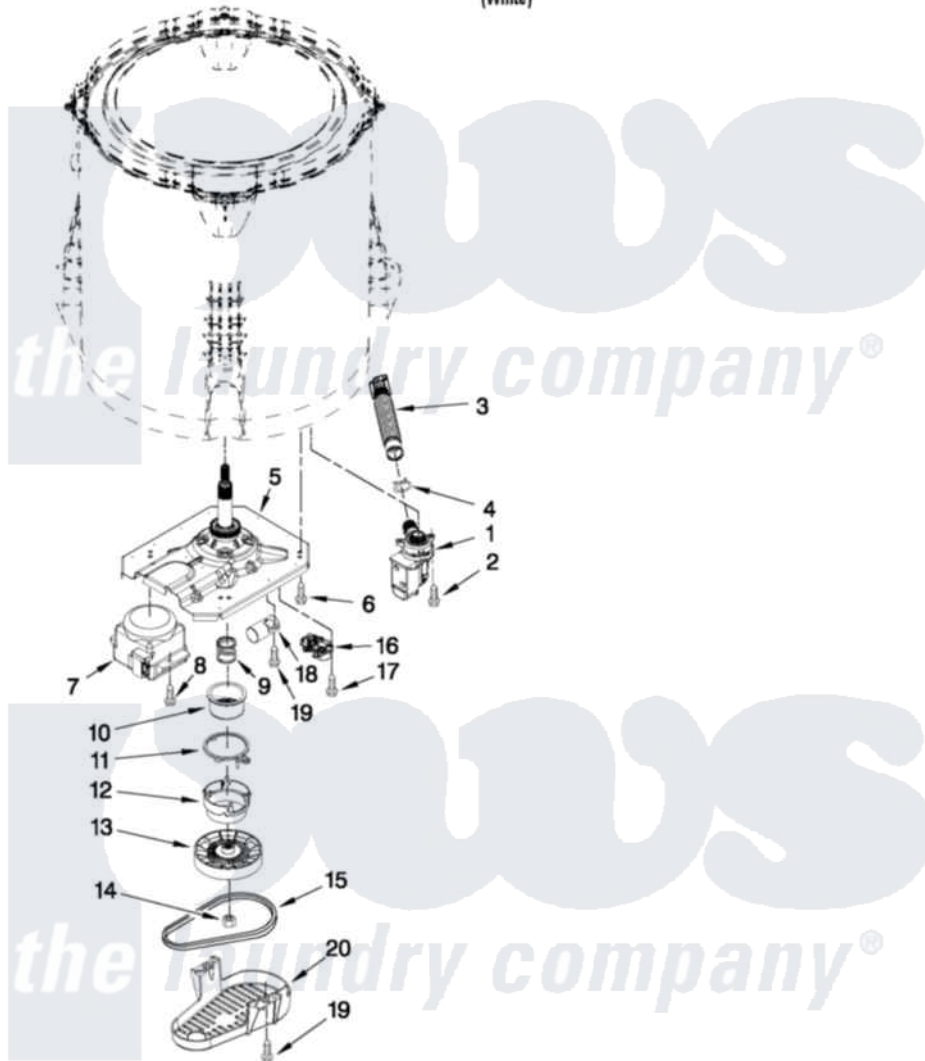

Whirlpool WTW5610XW2 04 - GEARCASE, MOTOR AND PUMP PARTS

GEARCASE, MOTOR AND PUMP PARTS

For Model: WTW5610XW2
(White)

FOR ORDERING INFORMATION REFER TO PARTS PRICE LIST

6

W10418754

Whirlpool [Residential Whirlpool WTW5610XW2 Washer Parts](#) Parts Diagram 04 - GEARCASE, MOTOR AND PUMP PARTS

[Click on the part number to view part](#)

Item	Original Part Number	Replaced By	Status	Part Description
1	W10276397			Pump Assembly, Drain
2	W10004910			Screw, 12-16 X 1-1/4
3	W10215091			Hose, Inner Drain Assembly
4	8317496	285655		Clamp, Hose
5	W10006379	W10324649		Gearcase
6	W10249633			Screw, 7.2-1.6 X 30
7	W10249628			Motor, Drive
8	W10094780	W10182109		Screw-Kit
9	W10006382	W10315818		Cam
10	W10006352	W10315818		Cam
11	W10006353	W10315818		Cam
12	W10006354	W10315818		Cam
13	W10006356			Pulley
14	W10163336			Nut, Pulley
15	W10006384			Belt, Drive
16	W10006355			Actuator, Shift

17	9741052	Screw, 6-32 X 1.00
18	W10278117	Capacitor, Motor Run
19	357640	Screw And Washer
20	W10006383	Shield, Pulley Cover