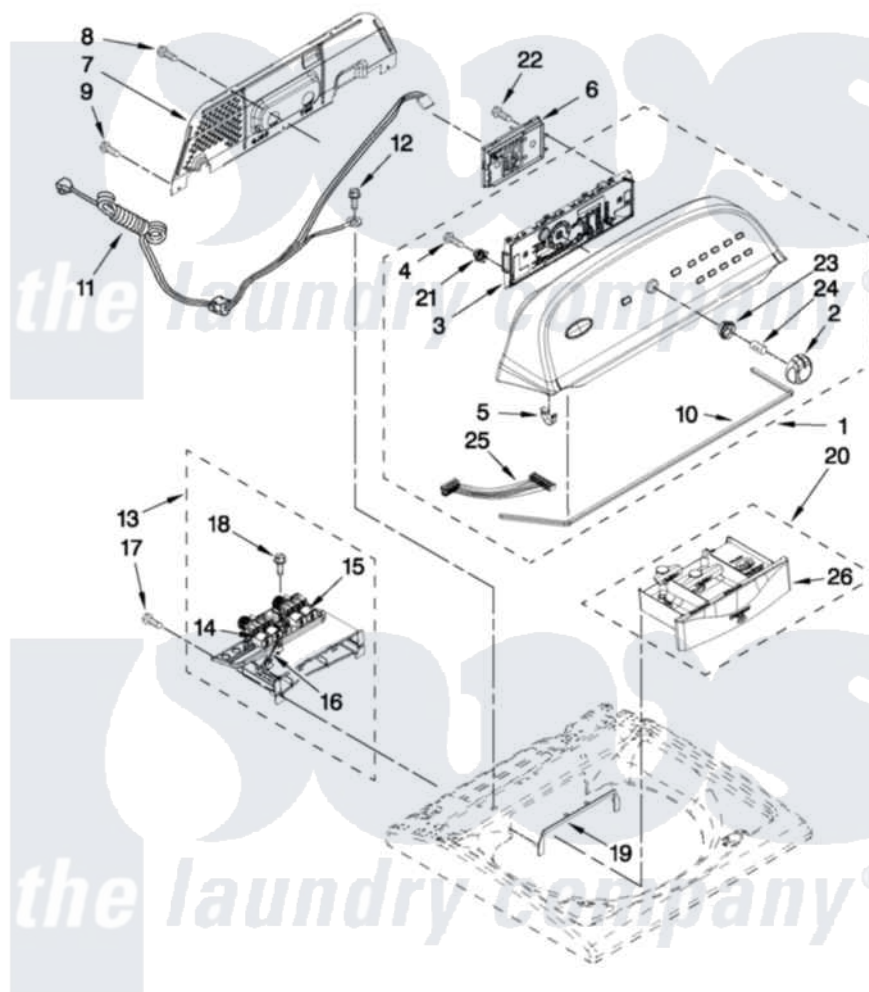

# Whirlpool WTW5610XW3 02 - CONSOLE AND DISPENSER PARTS

## CONSOLE AND DISPENSER PARTS

For Model: WTW5610XW3  
(White)

FOR ORDERING INFORMATION REFER TO PARTS PRICE LIST

W10507231

3

Whirlpool [Residential Whirlpool WTW5610XW3 Washer Parts](#) Parts Diagram 02 - CONSOLE AND DISPENSER PARTS  
Click on the part number to view part

Item	Original Part Number	Replaced By	Status	Part Description
1	<a href="#">W10338620</a>			Console
2	<a href="#">W10251392</a>			Knob Assembly
3	<a href="#">W10352744</a>			User Interface
4	<a href="#">W10219342</a>			Screw, Baffle Mounting
5	<a href="#">8312709</a>			Clip-Console
6	<a href="#">W10480123</a>			Control Unit Assembly, Machine And Motor
7	<a href="#">W10420984</a>			Panel, Console Rear Cover
8	3390647	<a href="#">488729</a>		Screw
9	1157158	<a href="#">489069</a>		Xxscrew, 10-12 X 1/2
10	<a href="#">W10280079</a>			Seal, Console
11	<a href="#">W10266797</a>			Cord, Power
12	<a href="#">3400076</a>			Screw, Bracket Mounting
13	<a href="#">W10432327</a>			Housing Assembly - Dispenser
14	<a href="#">W10240949</a>			Valve, Cold Water Inlet
15	<a href="#">W10240948</a>			Valve, Hot Water Inlet
16	W10343675	<a href="#">W10240967</a>		Harness, Valve