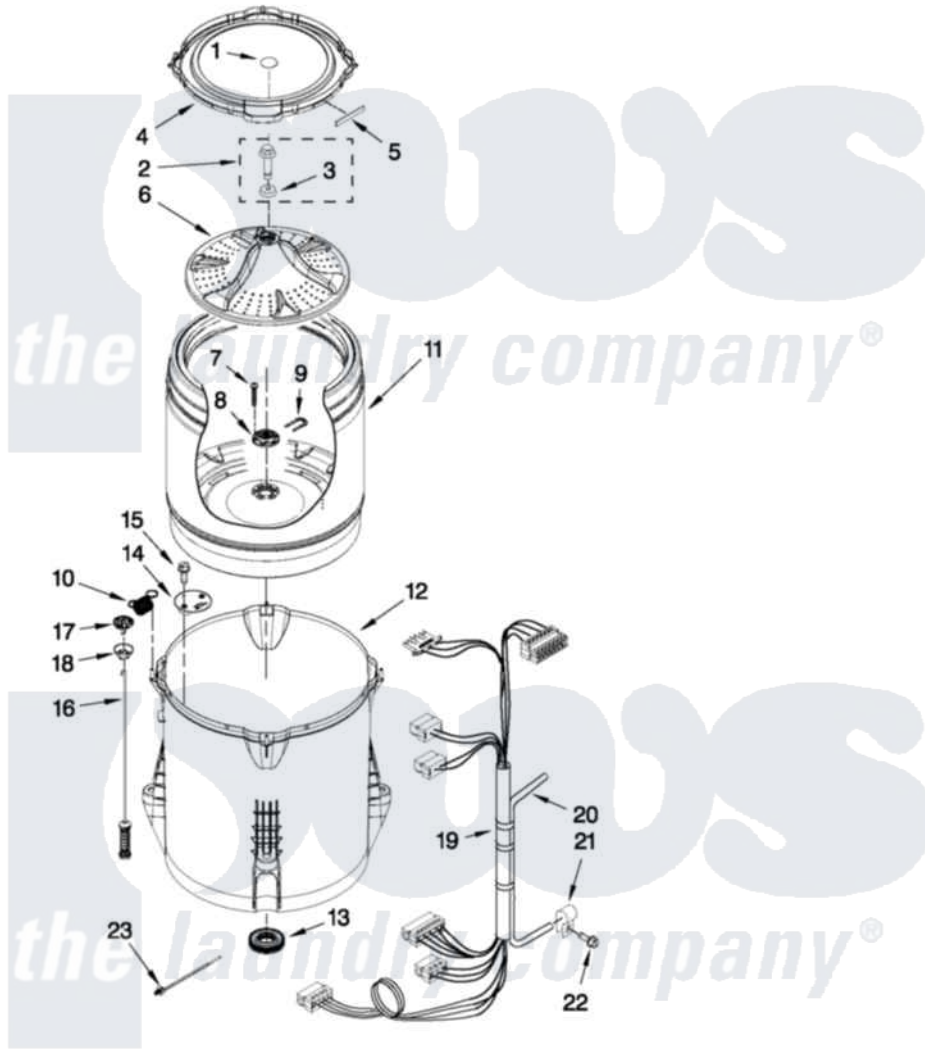

Whirlpool WTW5610XW3 03 - BASKET AND TUB PARTS

BASKET AND TUB PARTS

For Model: WTW5610XW3
(White)

W10507231

FOR ORDERING INFORMATION REFER TO PARTS PRICE LIST

5

Whirlpool [Residential Whirlpool WTW5610XW3 Washer Parts](#) Parts Diagram 03 - BASKET AND TUB PARTS
Click on the part number to view part

Item	Original Part Number	Replaced By	Status	Part Description
1	W10305259			Cap, Impeller
2	W10003790			Screw And Washer
3	3949550			Washer
4	W10215146			Tub Ring
5	W10205824			Absorber, Impact
6	W10215118			Impeller
7	8533953			Screw, 8-16 X 1.000
8	W10396887		Not Available	HUB - DRIVEN, BASKET (INCLUDES ITEM 7)
9	W10402178		Not Available	RETAINER
10	W10348658	W10400895		Spring
11	W10469848			Basket Assembly
12	W10238301	W10324648		Tub-Outer
13	W10006371	W10324647		Seal-Tub
14	W10215093			Filter, Drain Pump
15	8533928			Screw, 8-18 X 3/4
16	W10257086	W10317708		Supsension

17	W10405423	W10440729	Suspension
18	W10256551	W10440729	Suspension
19	W10383573		Harness, Lower
20	8572540	353244	Hose, Pressure Switch
21	W10005430		Clamp, Pressure Hose Retainer
22	8533943	W10109200	Screw, Baffle Mounting
23	W10298887		Cable Tie