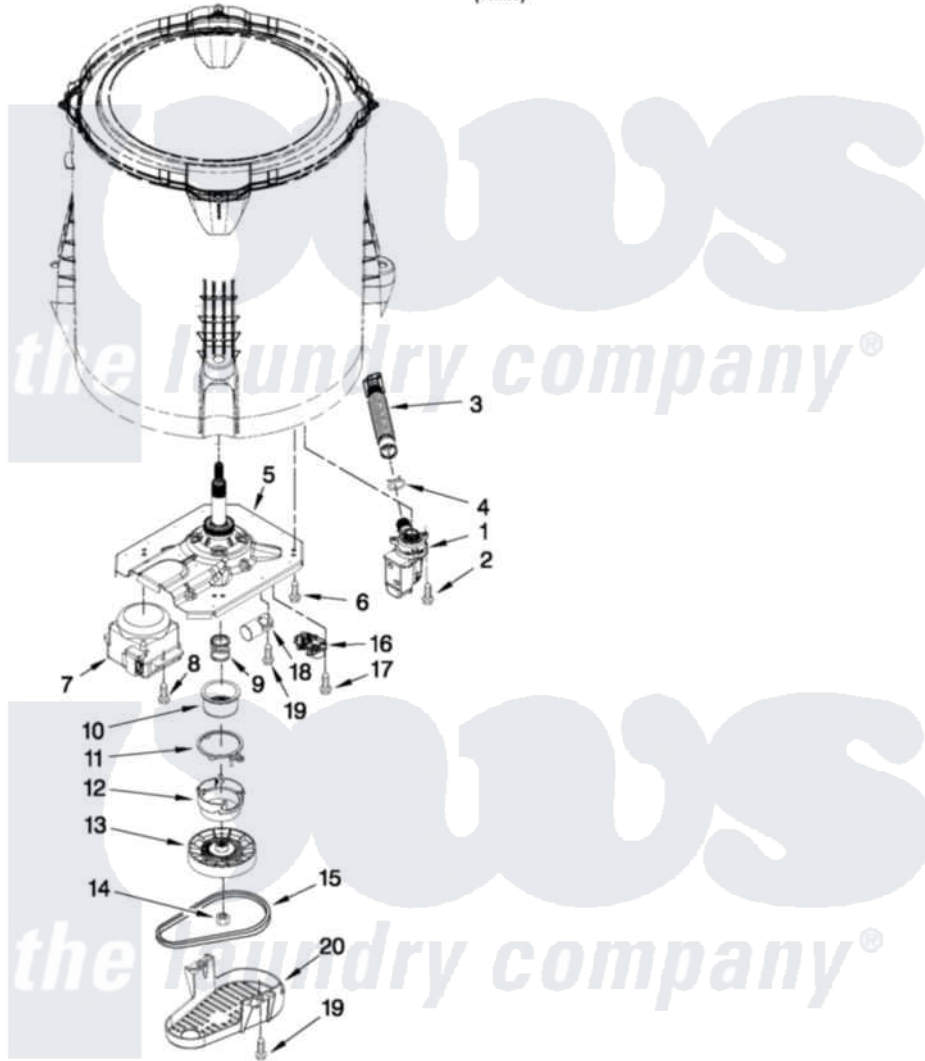

Whirlpool WTW5610XW3 04 - GEARCASE, MOTOR AND PUMP PARTS

GEARCASE, MOTOR AND PUMP PARTS

For Model: WTW5610XW3
(White)

FOR ORDERING INFORMATION REFER TO PARTS PRICE LIST

6

W10507231

Whirlpool [Residential Whirlpool WTW5610XW3 Washer Parts](#) Parts Diagram 04 - GEARCASE, MOTOR AND PUMP PARTS

[Click on the part number to view part](#)

Item	Original Part Number	Replaced By	Status	Part Description
1	W10276397			Pump Assembly, Drain
2	W10004910			Screw, 12-16 X 1-1/4
3	W10215091			Hose, Inner Drain Assembly
4	8317496	285655		Clamp, Hose
5	W10469845		Not Available	GEARCASE ASSEMBLY (INCLUDES ITEMS 7, 8, 9, 10 & 13 ON PAGE 5)
6	W10249633			Screw, 7.2-1.6 X 30
7	W10416660			Motor, Drive
8	W10094780	W10182109		Screw-Kit
9	W10006382	W10315818		Cam
10	W10006352	W10315818		Cam
11	W10006353	W10315818		Cam
12	W10006354	W10315818		Cam
13	W10006356			Pulley
14	W10163336			Nut, Pulley

15	W10006384	Belt, Drive
16	W10006355	Actuator, Shift
17	9741052	Screw, 6-32 X 1.00
18	W10390446	Capacitor, Motor Run
19	357640	Screw And Washer
20	W10427633	Shield, Pulley Cover