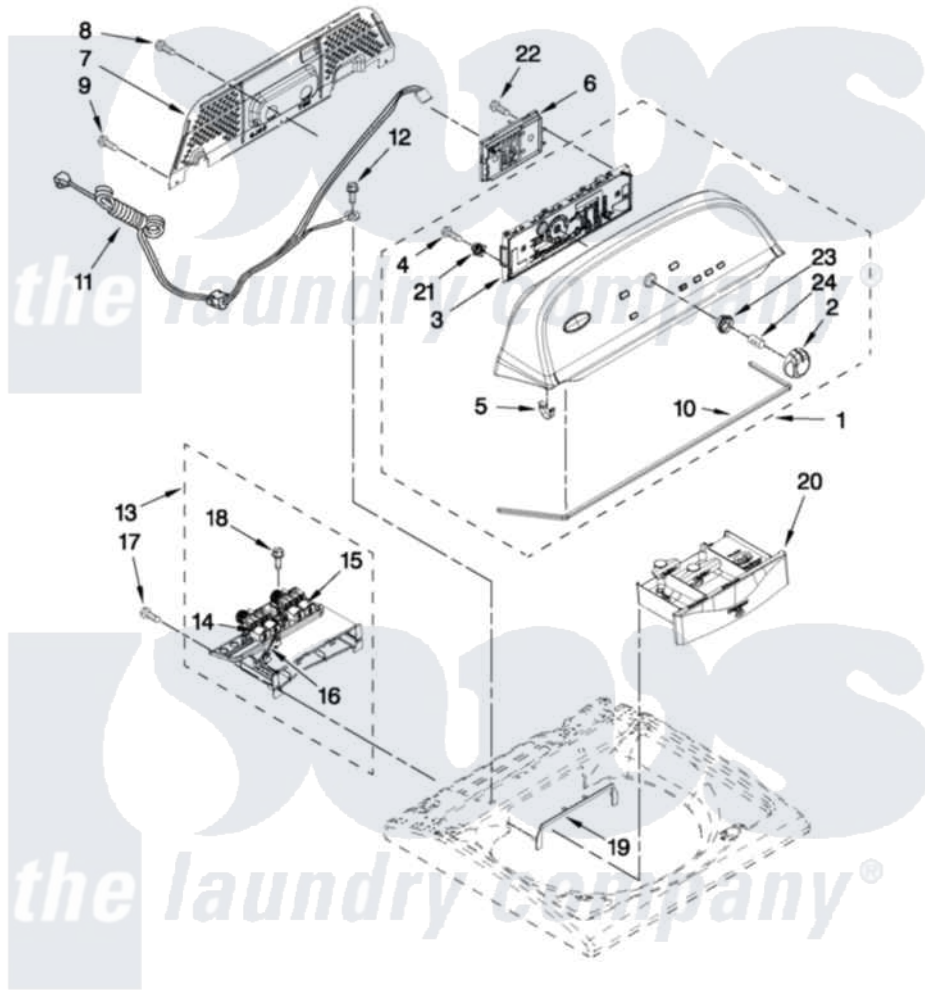

Whirlpool WTW5640XW1 02 - CONSOLE AND DISPENSER PARTS

CONSOLE AND DISPENSER PARTS

For Model: WTW5640XW1
(White)

FOR ORDERING INFORMATION REFER TO PARTS PRICE LIST

W10411465

3

Whirlpool [Residential Whirlpool WTW5640XW1 Washer Parts](#) Parts Diagram 02 - CONSOLE AND DISPENSER PARTS
Click on the part number to view part

Item	Original Part Number	Replaced By	Status	Part Description
1	W10280493			Console
2	W10251392			Knob Assembly
3	W10269599			User Interface
4	W10219342			Screw, Baffle Mounting
5	8312709			Clip-Console
6	W10393833			Control Unit Assembly, Machine And Motor
7	W10269597			Panel, Console Rear Cover
8	3390647	488729		Screw
9	1157158	489069		Xxscrew, 10-12 X 1/2
10	W10280079			Seal, Console
11	W10266797			Cord, Power
12	3400076			Screw, Bracket Mounting
13	W10240963	W10432327		Housing Assembly - Dispenser
14	W10240949			Valve, Cold Water Inlet
15	W10240948			Valve, Hot Water Inlet
16	W10240967			Harness, Valve

17	8281163		Screw, Dispenser Housing Mounting
18	97787	W10109200	Screw, Baffle Mounting
19	W10240946		Bezel, Dispenser
20	W10240958		Drawer, Dispenser Assembly
21	W10274524		Tensioner, Facia
22	9740848		Screw, Mixing Valve Mounting
23	W10325119		Spacer, Knob
24	8536939		Clip, Knob