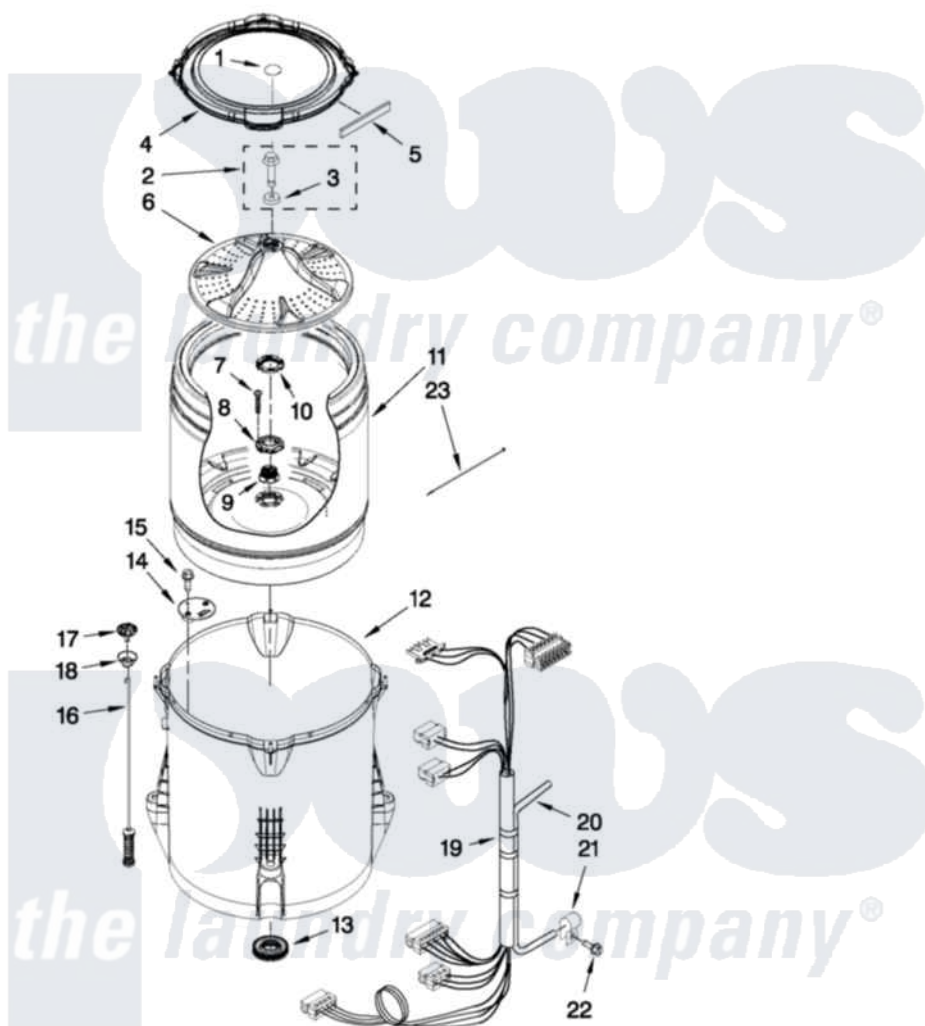

Whirlpool WTW5640XW1 03 - BASKET AND TUB PARTS

BASKET AND TUB PARTS

For Model: WTW5640XW1

(White)

FOR ORDERING INFORMATION REFER TO PARTS PRICE LIST

W10411465

5

Whirlpool Residential Whirlpool WTW5640XW1 Washer Parts Parts Diagram 03 - BASKET AND TUB PARTS

[Click on the part number to view part](#)

Item	Original Part Number	Replaced By	Status	Part Description
1	W10305259			Cap, Impeller
2	W10003790			Screw And Washer
3	3949550			Washer
4	W10215146			Tub Ring
5	W10205824			Absorber, Impact
6	W10215118			Impeller
7	8533953			Screw, 8-16 X 1.000
8	W10291415	W10324651		Hub
9	W10291416	W10324651		Hub
10	W10291417	W10324651		Hub
11	W10238268	W10324650		Basket
12	W10238301	W10324648		Tub-Outer
13	W10006371	W10324647		Seal-Tub
14	W10215093			Filter, Drain Pump
15	8533928			Screw, 8-18 X 3/4
16	W10257086	W10317708		Supsension

17	W10215136	W10440729	Suspension
18	W10256551	W10440729	Suspension
19	W10328392	W10297443	Harness, Lower
20	8572540	353244	Hose, Pressure Switch
21	W10005430		Clamp, Pressure Hose Retainer
22	8533943	W10109200	Screw, Baffle Mounting
23	W10339879		Tie, Cable