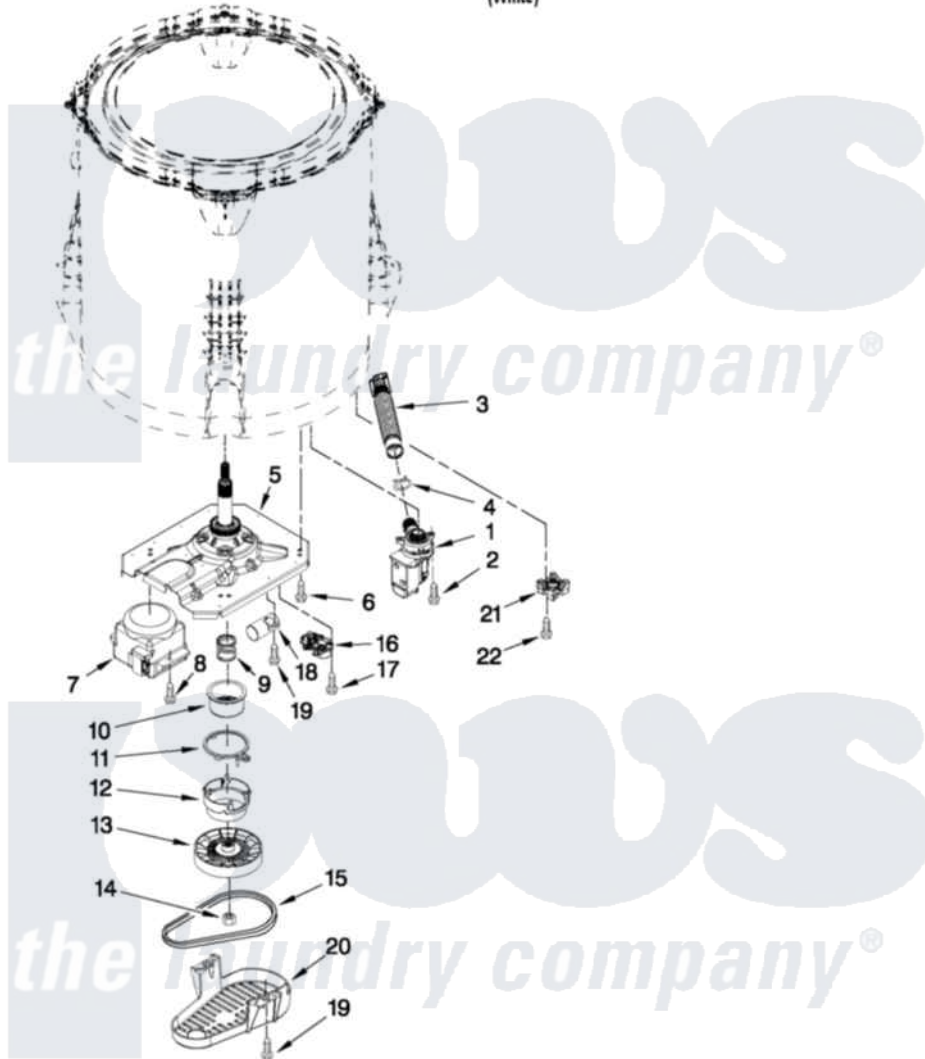

# Whirlpool WTW5640XW1 04 - GEARCASE, MOTOR AND PUMP PARTS

## GEARCASE, MOTOR AND PUMP PARTS

For Model: WTW5640XW1

(White)

FOR ORDERING INFORMATION REFER TO PARTS PRICE LIST

6

W10411465

Whirlpool [Residential Whirlpool WTW5640XW1 Washer Parts](#) Parts Diagram 04 - GEARCASE, MOTOR AND PUMP PARTS

[Click on the part number to view part](#)

Item	Original Part Number	Replaced By	Status	Part Description
1	<a href="#">W10276397</a>			Pump Assembly, Drain
2	<a href="#">W10004910</a>			Screw, 12-16 X 1-1/4
3	<a href="#">W10215091</a>			Hose, Inner Drain Assembly
4	8317496	<a href="#">285655</a>		Clamp, Hose
5	W10006379	<a href="#">W10324649</a>		Gearcase
6	<a href="#">W10249633</a>			Screw, 7.2-1.6 X 30
7	<a href="#">W10249628</a>			Motor, Drive
8	W10094780	<a href="#">W10182109</a>		Screw-Kit
9	W10006382	<a href="#">W10315818</a>		Cam
10	W10006352	<a href="#">W10315818</a>		Cam
11	W10006353	<a href="#">W10315818</a>		Cam
12	W10006354	<a href="#">W10315818</a>		Cam
13	<a href="#">W10006356</a>			Pulley
14	<a href="#">W10163336</a>			Nut, Pulley
15	<a href="#">W10006384</a>			Belt, Drive
16	<a href="#">W10006355</a>			Actuator, Shift

17	<a href="#">9741052</a>	Screw, 6-32 X 1.00
18	<a href="#">W10278117</a>	Capacitor, Motor Run
19	<a href="#">357640</a>	Screw And Washer
20	<a href="#">W10006383</a>	Shield, Pulley Cover
21	<a href="#">W10238318</a>	Counterweight
22	<a href="#">W10238319</a>	Screw, 8-18 X 1.00