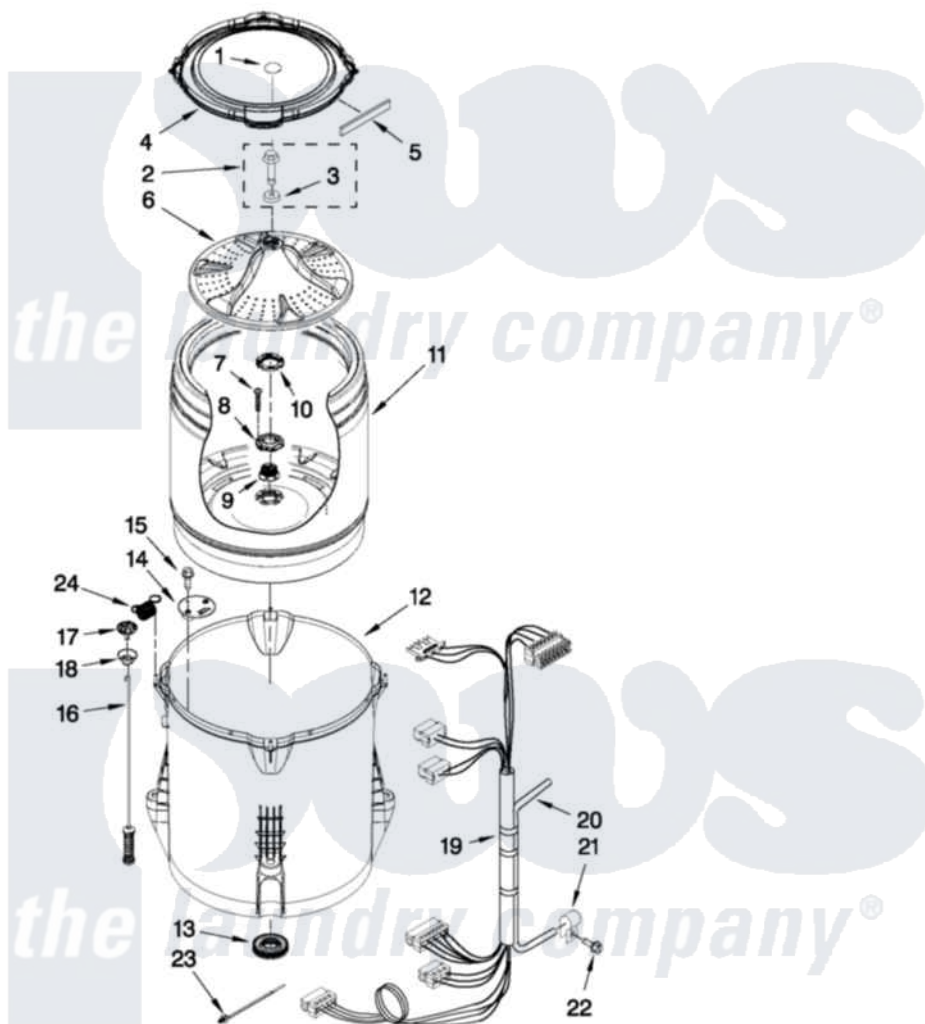

# Whirlpool WTW5640XW2 03 - BASKET AND TUB PARTS

## BASKET AND TUB PARTS

For Model: WTW5640XW2  
(White)

W10418755

FOR ORDERING INFORMATION REFER TO PARTS PRICE LIST

5

Whirlpool [Residential Whirlpool WTW5640XW2 Washer Parts](#) Parts Diagram 03 - BASKET AND TUB PARTS

[Click on the part number to view part](#)

Item	Original Part Number	Replaced By	Status	Part Description
1	<a href="#">W10305259</a>			Cap, Impeller
2	<a href="#">W10003790</a>			Screw And Washer
3	<a href="#">3949550</a>			Washer
4	<a href="#">W10215146</a>			Tub Ring
5	<a href="#">W10205824</a>			Absorber, Impact
6	<a href="#">W10215118</a>			Impeller
7	<a href="#">8533953</a>			Screw, 8-16 X 1.000
8	W10291415	<a href="#">W10324651</a>		Hub
9	W10291416	<a href="#">W10324651</a>		Hub
10	W10291417	<a href="#">W10324651</a>		Hub
11	W10238268	<a href="#">W10324650</a>		Basket
12	W10238301	<a href="#">W10324648</a>		Tub-Outer
13	W10006371	<a href="#">W10324647</a>		Seal-Tub
14	<a href="#">W10215093</a>			Filter, Drain Pump
15	<a href="#">8533928</a>			Screw, 8-18 X 3/4
16	W10257086	<a href="#">W10317708</a>		Supsension

17	W10215136	<a href="#">W10440729</a>	Suspension
18	W10256551	<a href="#">W10440729</a>	Suspension
19	W10328392	<a href="#">W10297443</a>	Harness, Lower
20	8572540	<a href="#">353244</a>	Hose, Pressure Switch
21	<a href="#">W10005430</a>		Clamp, Pressure Hose Retainer
22	8533943	<a href="#">W10109200</a>	Screw, Baffle Mounting
23	<a href="#">W10298887</a>		Cable Tie
24	W10348658	<a href="#">W10400895</a>	Spring