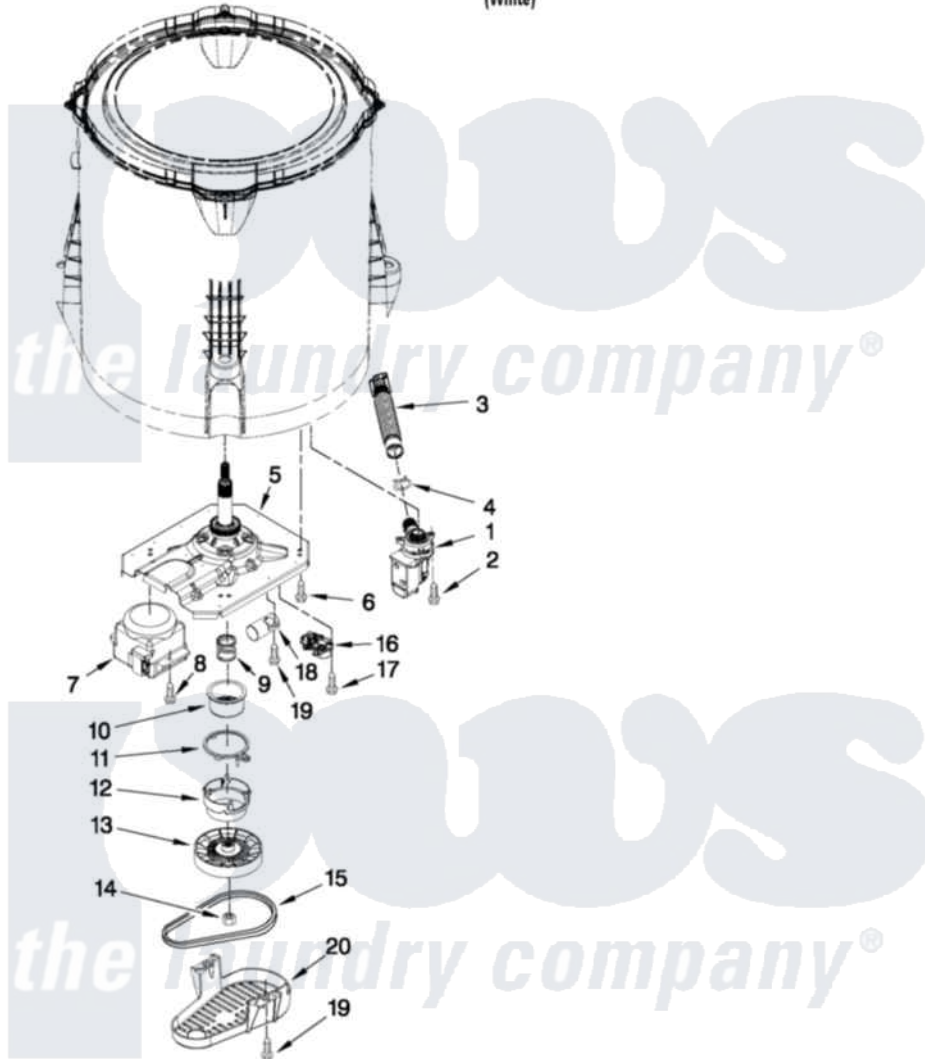

Whirlpool WTW5640XW2 04 - GEARCASE, MOTOR AND PUMP PARTS

GEARCASE, MOTOR AND PUMP PARTS

For Model: WTW5640XW2
(White)

FOR ORDERING INFORMATION REFER TO PARTS PRICE LIST

6

W10418755

Whirlpool [Residential Whirlpool WTW5640XW2 Washer Parts](#) Parts Diagram 04 - GEARCASE, MOTOR AND PUMP PARTS

[Click on the part number to view part](#)

Item	Original Part Number	Replaced By	Status	Part Description
1	W10276397			Pump Assembly, Drain
2	W10004910			Screw, 12-16 X 1-1/4
3	W10215091			Hose, Inner Drain Assembly
4	8317496	285655		Clamp, Hose
5	W10006379	W10324649		Gearcase
6	W10249633			Screw, 7.2-1.6 X 30
7	W10249628			Motor, Drive
8	W10094780	W10182109		Screw-Kit
9	W10006382	W10315818		Cam
10	W10006352	W10315818		Cam
11	W10006353	W10315818		Cam
12	W10006354	W10315818		Cam
13	W10006356			Pulley
14	W10163336			Nut, Pulley
15	W10006384			Belt, Drive
16	W10006355			Actuator, Shift

17	9741052	Screw, 6-32 X 1.00
18	W10278117	Capacitor, Motor Run
19	357640	Screw And Washer
20	W10006383	Shield, Pulley Cover