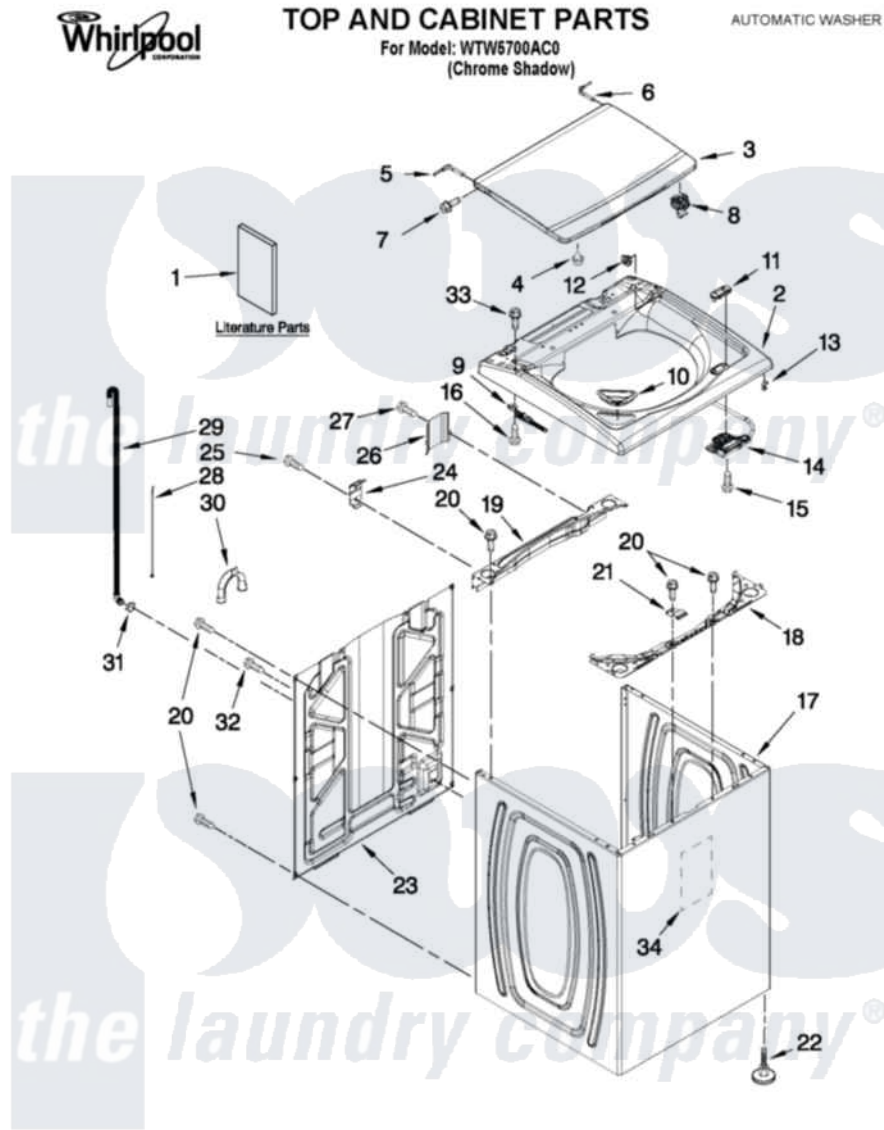

Whirlpool WTW5700AC0 01 - TOP AND CABINET PARTS

FOR ORDERING INFORMATION REFER TO PARTS PRICE LIST

5-12 Litho in U.S.A. (JLP)(bay)

1

Part No. W10504441 Rev. A

[Whirlpool Residential Whirlpool WTW5700AC0 Washer Parts](#) Parts Diagram 01 - TOP AND CABINET PARTS

[Click on the part number to view part](#)

Item	Original Part Number	Replaced By	Status	Part Description
1	W10455762		Not Available	INSTALLATION INSTRUCTIONS
"	W10455760		Not Available	USE & CARE GUIDE
"	W10468342		Not Available	TECH SHEET
"	W10280494		Not Available	QUICK START GUIDE
"	W10062989		Not Available	ENERGY GUIDE
2	W10420433			Top
3	W10420432			Lid, Glass Assembly
4	9724509			Bumper, Lid
5	8563965			Hinge Wire
6	8572974			Hinge Wire
7	W10339706	W10078270		Screw, Lid Hinge Mounting
8	W10420456			Strike, Lid Lock
9	W10270398			Hinge, Spring Assembly
"	W10270399			Hinge, Spring Assembly
10	W10468332			Dispenser, Bleach
11	W10420458			Bezel, Lid Lock