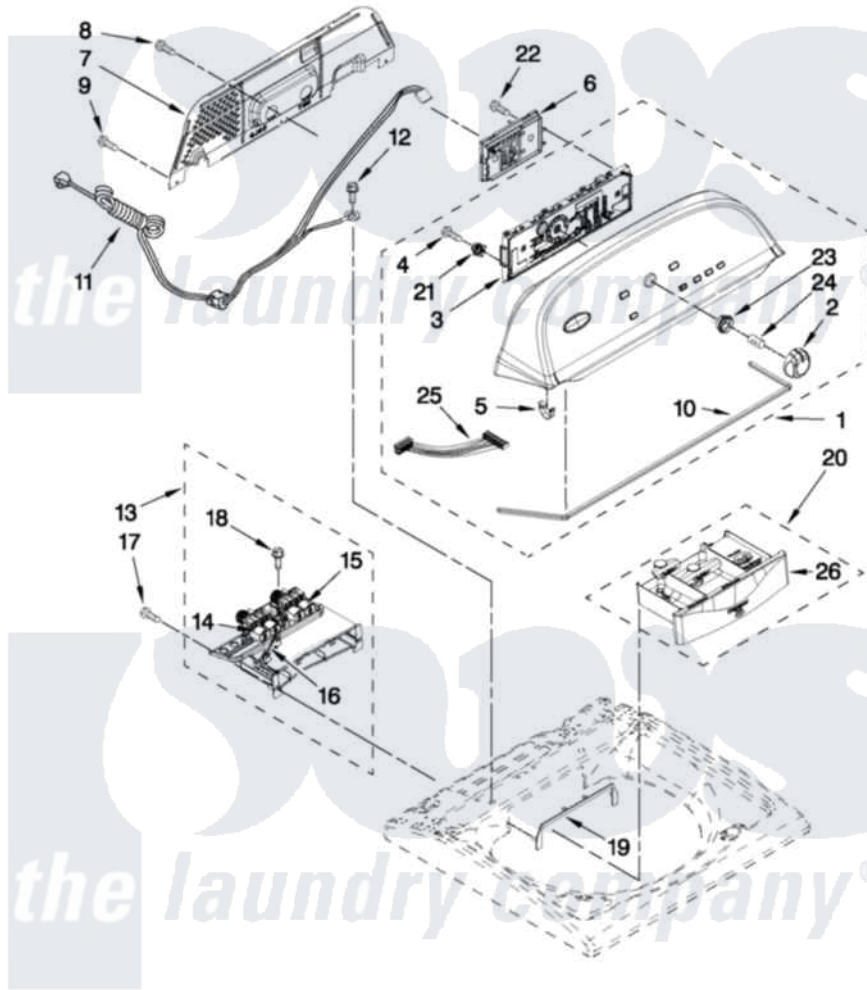

# Whirlpool WTW5700AC0 02 - CONSOLE AND DISPENSER PARTS

## CONSOLE AND DISPENSER PARTS

For Model: WTW5700AC0  
(Chrome Shadow)

FOR ORDERING INFORMATION REFER TO PARTS PRICE LIST

W10504441

3

Whirlpool [Residential Whirlpool WTW5700AC0 Washer Parts](#) Parts Diagram 02 - CONSOLE AND DISPENSER PARTS  
Click on the part number to view part

Item	Original Part Number	Replaced By	Status	Part Description
1	<a href="#">W10420428</a>			Console
2	<a href="#">W10251394</a>			Assembly, Knob White And Silver Models
3	<a href="#">W10269599</a>			User Interface
4	<a href="#">W10219342</a>			Screw, Baffle Mounting
5	<a href="#">8312709</a>			Clip-Console
6	W10445278	<a href="#">W10480126</a>		Control Unit Assembly, Machine And Motor
7	<a href="#">W10420984</a>			Panel, Console Rear Cover
8	3390647	<a href="#">488729</a>		Screw
9	1157158	<a href="#">489069</a>		Xxscrew, 10-12 X 1/2
10	<a href="#">W10280079</a>			Seal, Console
11	<a href="#">W10266797</a>			Cord, Power
12	<a href="#">3400076</a>			Screw, Bracket Mounting
13	<a href="#">W10432327</a>			Housing Assembly - Dispenser
14	<a href="#">W10240949</a>			Valve, Cold Water Inlet
15	<a href="#">W10240948</a>			Valve, Hot Water Inlet