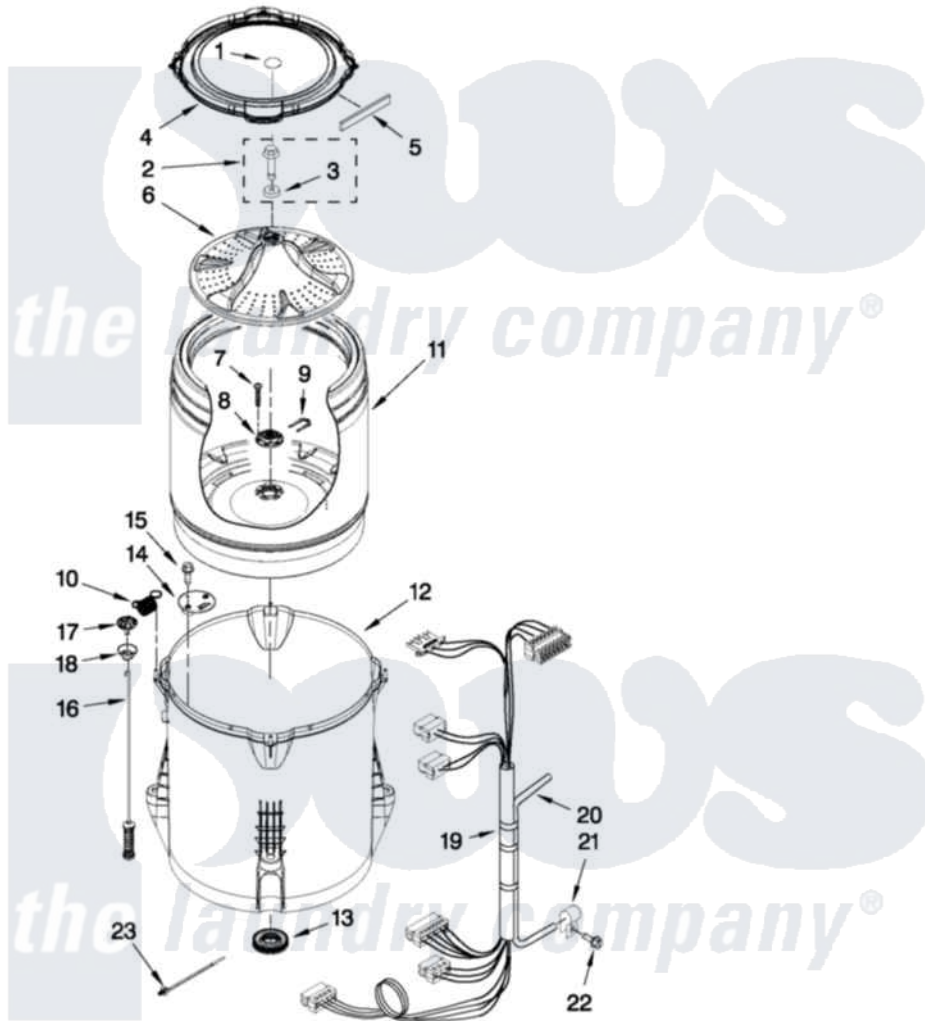

# Whirlpool WTW5700AC0 03 - BASKET AND TUB PARTS

## BASKET AND TUB PARTS

For Model: WTW5700AC0  
(Chrome Shadow)

W10504441

FOR ORDERING INFORMATION REFER TO PARTS PRICE LIST

5

Whirlpool Residential Whirlpool WTW5700AC0 Washer Parts Parts Diagram 03 - BASKET AND TUB PARTS  
Click on the part number to view part

Item	Original Part Number	Replaced By	Status	Part Description
1	<a href="#">W10305259</a>			Cap, Impeller
2	<a href="#">W10003790</a>			Screw And Washer
3	<a href="#">3949550</a>			Washer
4	<a href="#">W10215146</a>			Tub Ring
5	<a href="#">W10205824</a>			Absorber, Impact
6	<a href="#">W10215118</a>			Impeller
7	<a href="#">8533953</a>			Screw, 8-16 X 1.000
8	W10396887		Not Available	HUB - DRIVEN, BASKET (INCLUDES ITEM 7)
9	W10402178		Not Available	RETAINER
10	W10348658	<a href="#">W10400895</a>		Spring
11	<a href="#">W10469848</a>			Basket Assembly
12	W10238301	<a href="#">W10324648</a>		Tub-Outer
13	W10006371	<a href="#">W10324647</a>		Seal-Tub
14	<a href="#">W10215093</a>			Filter, Drain Pump
15	<a href="#">8533928</a>			Screw, 8-18 X 3/4
16	W10257086	<a href="#">W10317708</a>		Supsension

17	W10405423	<a href="#">W10440729</a>	Suspension
18	W10256551	<a href="#">W10440729</a>	Suspension
19	<a href="#">W10383573</a>		Harness, Lower
20	8572540	<a href="#">353244</a>	Hose, Pressure Switch
21	<a href="#">W10005430</a>		Clamp, Pressure Hose Retainer
22	8533943	<a href="#">W10109200</a>	Screw, Baffle Mounting
23	<a href="#">W10298887</a>		Cable Tie