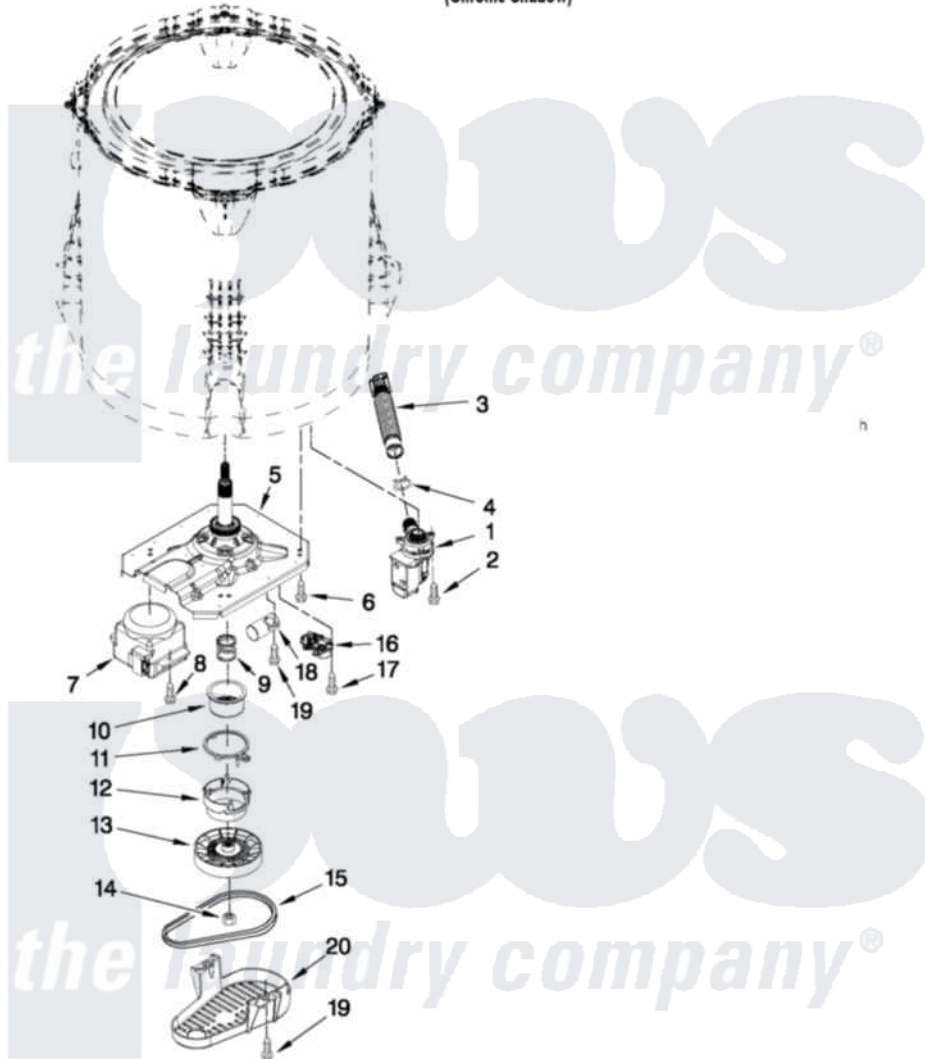

Whirlpool WTW5700AC0 04 - GEARCASE, MOTOR AND PUMP PARTS

GEARCASE, MOTOR AND PUMP PARTS

For Model: WTW5700AC0
(Chrome Shadow)

FOR ORDERING INFORMATION REFER TO PARTS PRICE LIST

6

W10504441

Whirlpool Residential Whirlpool WTW5700AC0 Washer Parts Parts Diagram 04 - GEARCASE, MOTOR AND PUMP PARTS

[Click on the part number to view part](#)

Item	Original Part Number	Replaced By	Status	Part Description
1	W10276397			Pump Assembly, Drain
2	W10004910			Screw, 12-16 X 1-1/4
3	W10215091			Hose, Inner Drain Assembly
4	8317496	285655		Clamp, Hose
5	W10469845		Not Available	GEARCASE ASSEMBLY (INCLUDES ITEMS 7, 8, 9, 10 & 13 ON PAGE 5)
6	W10249633			Screw, 7.2-1.6 X 30
7	W10416660			Motor, Drive
8	W10094780	W10182109		Screw-Kit
9	W10006382	W10315818		Cam
10	W10006352	W10315818		Cam
11	W10006353	W10315818		Cam
12	W10006354	W10315818		Cam
13	W10006356			Pulley
14	W10163336			Nut, Pulley

15	W10006384	Belt, Drive
16	W10006355	Actuator, Shift
17	9741052	Screw, 6-32 X 1.00
18	W10390446	Capacitor, Motor Run
19	357640	Screw And Washer
20	W10427633	Shield, Pulley Cover