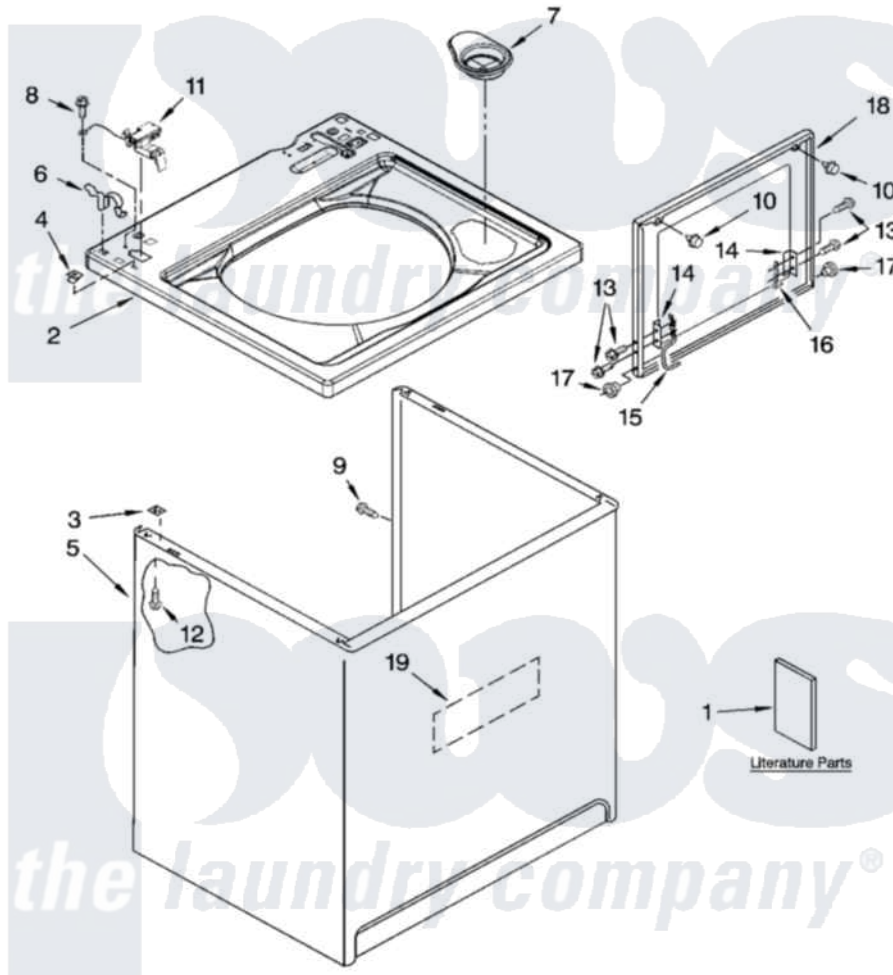

# Whirlpool WTW5700SW0 01 - TOP AND CABINET PARTS

## TOP AND CABINET PARTS

For Models: WTW5700SW0  
(White/Grey)

AUTOMATIC  
WASHER

6-06 Litho in U.S.A. (cre)

1

Part No. 8181333

Whirlpool Residential Whirlpool WTW5700SW0 Washer Parts Parts Diagram 01 - TOP AND CABINET PARTS

[Click on the part number to view part](#)

Item	Original Part Number	Replaced By	Status	Part Description
1	<a href="#">W10044800</a>			Installation Instructions
"	<a href="#">3955884</a>			Use And Care Guide
"	3957875		Not Available	Feature Sheet
"	W10023600		Not Available	Energy Guide
"	8578875		Not Available	Wiring Diagram
"	BLANK		Not Available	Following May Be Purchased DO-IT-YOURSELF REPAIR MANUALS
"	<a href="#">4313896</a>			Do-It-Yourself Repair Manuals
2	<a href="#">8566017</a>			Top
3	62750			Spacer, Cabinet To Top (4)
4	<a href="#">357213</a>			Nut, Push-In
5	<a href="#">63424</a>			Cabinet
6	<a href="#">62780</a>			Clip, Top And Cabinet And Rear Panel
7	<a href="#">8566266</a>			Dispenser, Bleach
8	<a href="#">3351614</a>			Screw, Gearcase Cover Mounting

9	3357011	<a href="#">308685</a>	Side Trim )
10	<a href="#">9724509</a>		Bumper, Lid
11	<a href="#">8318084</a>		Switch, Lid
12	<a href="#">3390631</a>		Screw, 10-16 X 3/8
13	355274	<a href="#">W10119828</a>	Screw, Lid Hinge Mounting
14	<a href="#">21097</a>		Pad, Lid Hinge
15	8559336	<a href="#">W10225136</a>	Hinge 7 Pad Assembly
16	<a href="#">91770</a>		Hinge, Lid
17	<a href="#">8319539</a>		Bearing, Lid Hinge
18	8580057	<a href="#">W10193861</a>	Lid
19	<a href="#">3976348</a>		Absorber, Sound