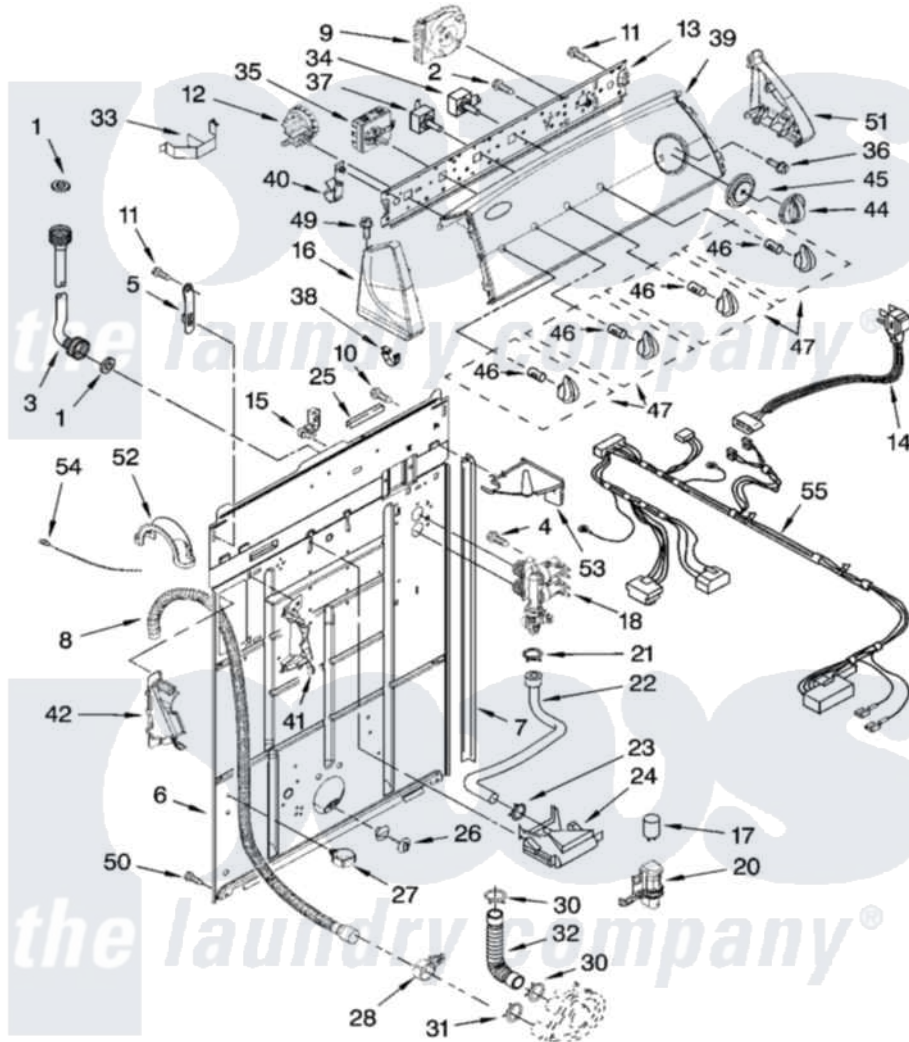

Whirlpool WTW5700SW0 02 - CONTROLS AND REAR PANEL PARTS

CONTROLS AND REAR PANEL PARTS

For Models: WTW5700SW0
(White/Grey)

8181333

3

Whirlpool [Residential Whirlpool WTW5700SW0 Washer Parts](#) Parts Diagram 02 - CONTROLS AND REAR PANEL PARTS

[Click on the part number to view part](#)

Item	Original Part Number	Replaced By	Status	Part Description
1	3976300	16123		Washer Inlet-Hose Miscellaneous Parts Must be Ordered Separately.
2	3400073			Screw, Ground
3	8571377	89503		Hose-Inlet
"	8571378	89503		Hose-Inlet
4	9740848			Screw, Mixing Valve Mounting
5	8568314			Strap, Console
6	8318015			Panel, Rear
7	62747			Pad, Rear Panel
8	8559373	W10096921		Drain Hose Assembly
9	8578873			Timer, Control
10	3351614			Screw, Gearcase Cover Mounting
11	90767			Screw, 8A X 3/8 HeX Washer Head Tapping
12	8577843	W10337781		Switch-WL