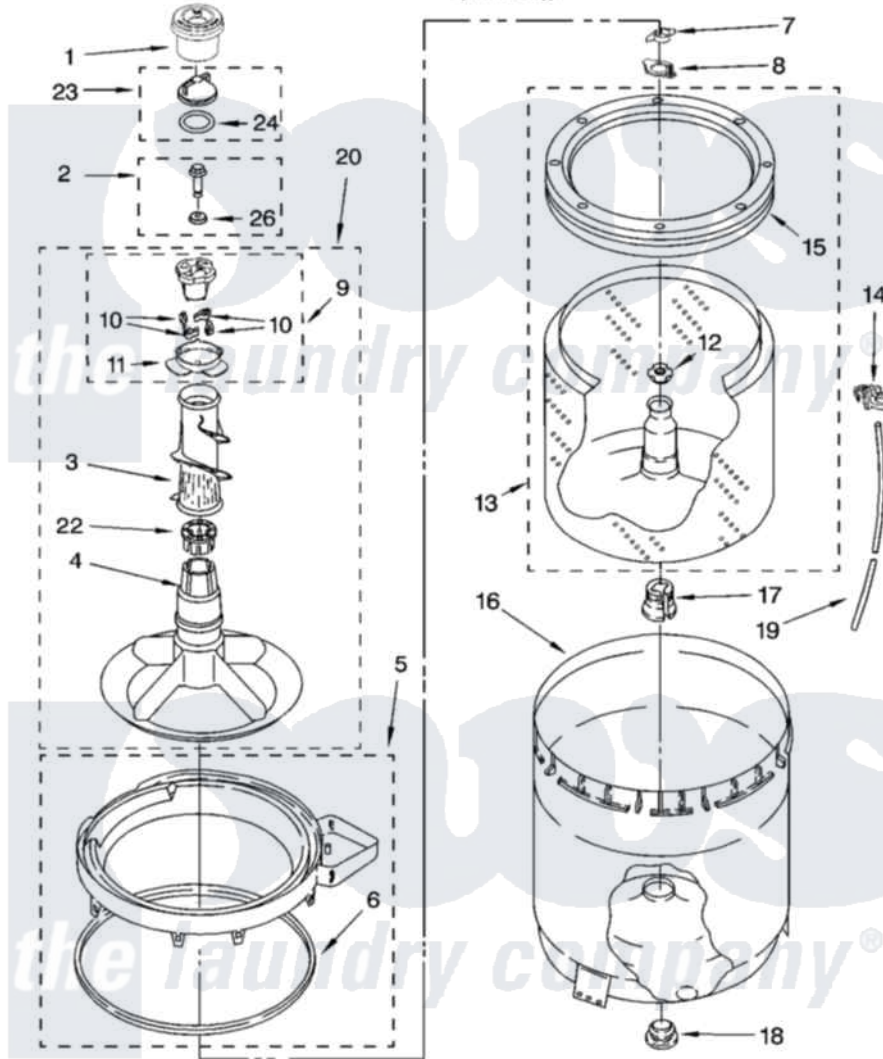

Whirlpool WTW5700SW0 03 - AGITATOR, BASKET AND TUB PARTS

AGITATOR, BASKET AND TUB PARTS

For Models: WTW5700SW0
(White/Grey)

8181333

5

Whirlpool [Residential Whirlpool WTW5700SW0 Washer Parts](#) Parts Diagram 03 - AGITATOR, BASKET AND TUB PARTS

[Click on the part number to view part](#)

Item	Original Part Number	Replaced By	Status	Part Description
1	8575076	8575076A		Dispenser
2	358237			Screw And Washer
3	3363003			Mover, Clothes
4	3951632			Agitator
5	8528150	W10445870		Ring-Tub
6	3976308			Gasket, Tub Ring
7	3354845			Clip, Agitator
8	8543666			Washer, Agitator
9	3951682	285809		Cam-Agitator
10	3366877	80040		Dog-Agitator
11	3952374			Bearing, Driven Cam
12	21366			Nut, Spanner
13	8526016	W10389328		Clothes Container, Assembly
14	2219077			Clip, Pressure Switch Hose
15	8519788	387240		Ring, Balance
16	63849			Strain Relief, Power Cord

17	389140		Tub Block, Basket Drive
18	383727		Gasket, Centerpodt
19	3347780	353244	Hose, Pressure Switch
20	3951744		Agitator Assembly
22	3951608		Spacer, Thrust
23	3354733	W10074580	Cap, Barrier
24	3348855	W10072840	Fabric Softener
26	3949550		Washer