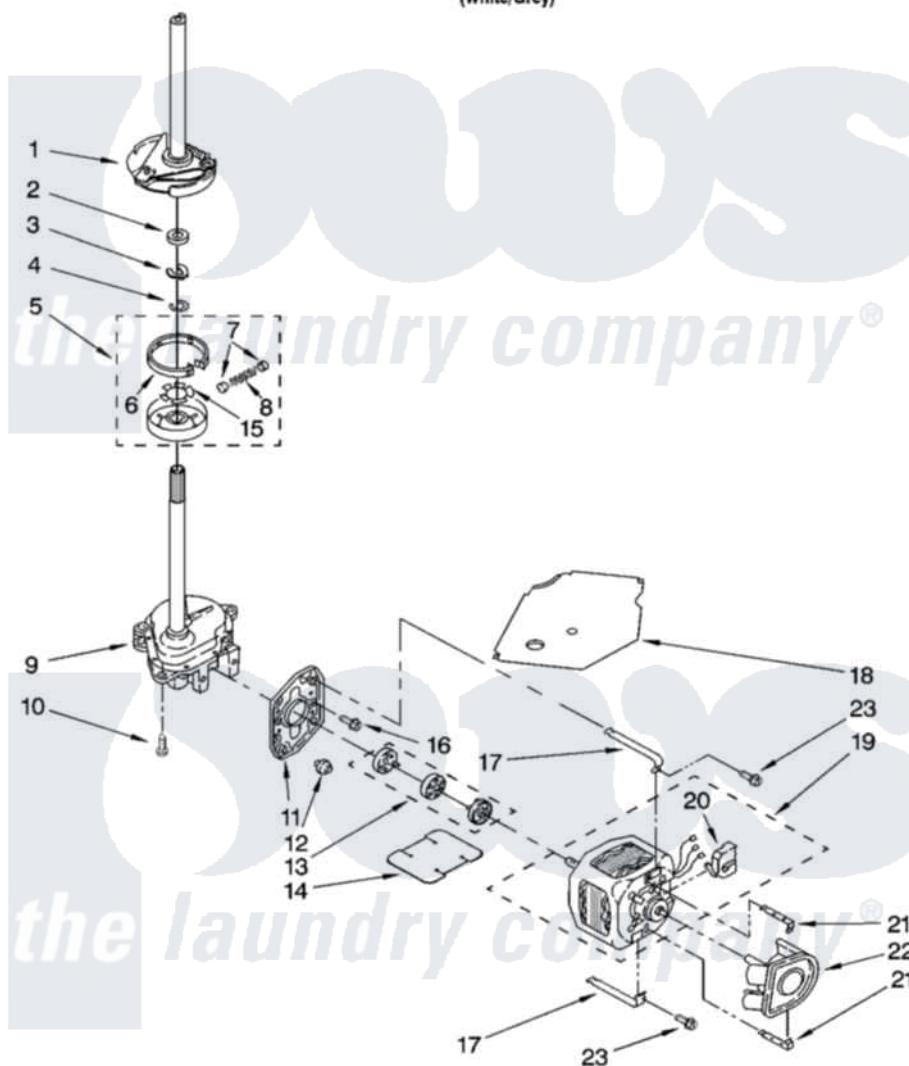

# Whirlpool WTW5700SW0 04 - BRAKE, CLUTCH, GEARCASE, MOTOR AND PUMP PARTS

## BRAKE, CLUTCH, GEARCASE, MOTOR AND PUMP PARTS

For Models: WTW5700SW0  
(White/Grey)

8181333

7

Whirlpool [Residential Whirlpool WTW5700SW0 Washer Parts](#) Parts Diagram 04 - BRAKE, CLUTCH, GEARCASE, MOTOR AND PUMP PARTS  
Click on the part number to view part

Item	Original Part Number	Replaced By	Status	Part Description
1	388952	<a href="#">285792</a>		Basketdrive
2	<a href="#">63292</a>			Washer, Spin Tube Thrust
3	62697	<a href="#">W10080230</a>		Ring, Spin Tube Support
4	63283	<a href="#">285353</a>		Ring
5	3951311	<a href="#">285785</a>		Clutch
6	3951308	<a href="#">285790</a>		Lining
7	<a href="#">62646</a>			Cap, Clutch Spring
8	<a href="#">3946792</a>			Spring And Damper Assembly
9	3360630	<a href="#">3360629</a>		Gearcase
10	3357334	<a href="#">3400516</a>		Screw Anti-Rattle
11	<a href="#">62611</a>			Plate, Motor Mount To Gearcase
12	<a href="#">62691</a>			Grommet, Motor
13	285753	<a href="#">285753A</a>		Coupling
14	<a href="#">3946532</a>			Shield, Motor

15	<a href="#">3355454</a>		Clip, Main Drive
16	<a href="#">3400516</a>		Screw Anti-Rattle
17	3349637	<a href="#">W10086010</a>	Retainer, Motor
18	<a href="#">3362089</a>		Shield, Tub To Motor
19	8528157	<a href="#">661600</a>	Motor, Main Drive
20	<a href="#">3952056</a>		Switch, Main Drive Motor
21	<a href="#">8546127</a>		Retainer, Pump
22	<a href="#">3363394</a>		Pump
23	3387485	<a href="#">273556</a>	Screw, 10-16 X 5/8