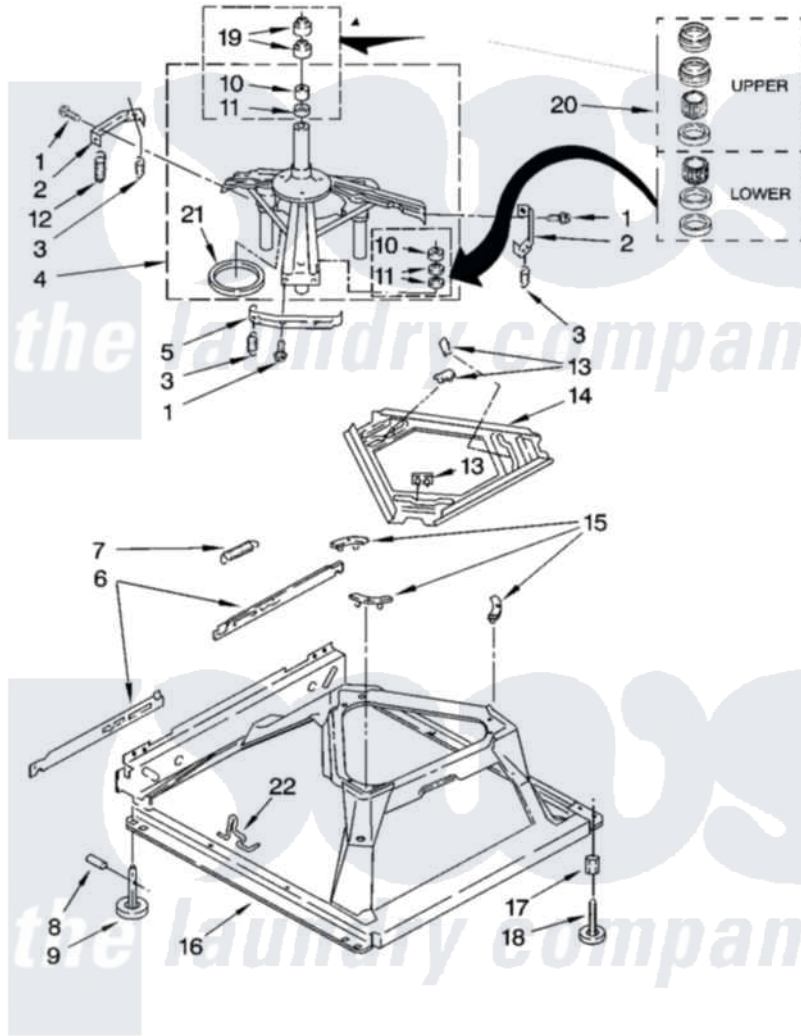

Whirlpool WTW5700SW0 05 - MACHINE BASE PARTS

MACHINE BASE PARTS

For Models: WTW5700SW0
(White/Grey)

8

8181333

Whirlpool Residential Whirlpool WTW5700SW0 Washer Parts Parts Diagram 05 - MACHINE BASE PARTS

[Click on the part number to view part](#)

Item	Original Part Number	Replaced By	Status	Part Description
1	3400076			Screw, Bracket Mounting
2	64067			Bracket, Spring Outer
3	63907			Spring, Suspension
4	8575214	280184		Support
5	64065			Bracket, Spring Outer
6	63466			Link, Leveling Mechanism
7	62597	8316845		Spring
8	62837			Pin, Knurled
9	62596	285244		Feet-Leveling
10	8546455			Bearing, Centerpost
11	357409	359449		Seal, Agitator Shaft
12	388492	W10250667		Spring, Counterweight
13	62568	285219		Pad
14	3946509			Plate, Suspension
15	3363660	285744		Pad
16	3946512	285771		Base

17	3359452	Nut, Lock
18	W10001130	Foot, Leveling
19	8577376	Seal, Centerpost
20	285203	Centerpost Bearing Kit
21	63134	Ring, Sound Deadening
22	63806	W10145155 Retainer, Suspension Spring