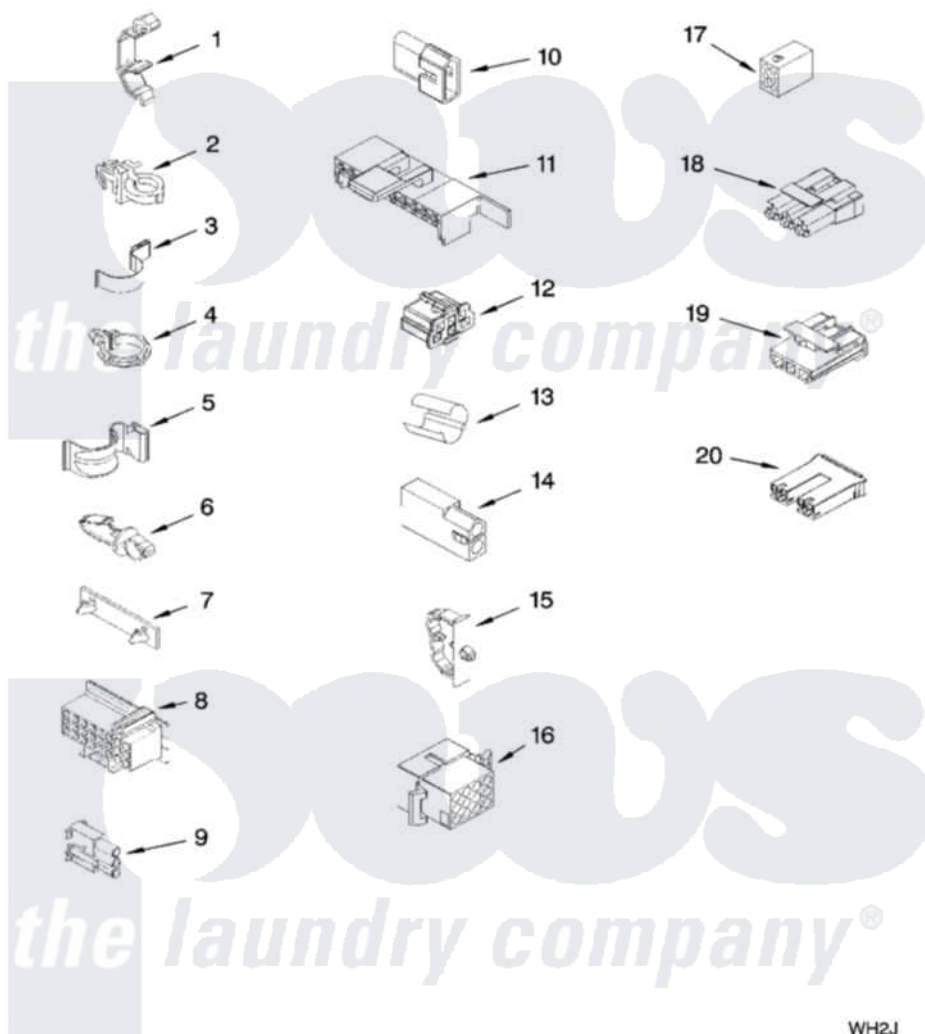

# Whirlpool WTW5700SW0 06 - WIRING HARNESS PARTS

## WIRING HARNESS PARTS

For Models: WTW5700SW0  
(White/Grey)

8181333

9

WH2J

Whirlpool Residential Whirlpool WTW5700SW0 Washer Parts Parts Diagram 06 - WIRING HARNESS PARTS

[Click on the part number to view part](#)

Item	Original Part Number	Replaced By	Status	Part Description
1	<a href="#">3349557</a>			Retainer, Harness
2	388498		Not Available	Clip, Harness
3	3347812	<a href="#">8528351</a>		Clip
4	3352501	<a href="#">8559320</a>		Restraint, Hose
5	<a href="#">90016</a>			Clip, Pressure Switch Hose
6	3390496	<a href="#">8281256</a>		Clip, Harness
7	<a href="#">389379</a>			Retainer, Side To Feature Panel
8	<a href="#">3948614</a>			Disconnect Block
"	<a href="#">352089</a>			Timer, Block Disconnect
9	<a href="#">62889</a>			Receptacle, Terminal
10	<a href="#">353424</a>			Plug, Terminal
11	<a href="#">62505</a>			Block, Disconnect
12	<a href="#">3347243</a>			Block, Disconnect
13	<a href="#">63523</a>			Harness, Protector
14	<a href="#">717252</a>			Receptacle, Terminal
15	<a href="#">3352944</a>			Clip, Harness

16	3390423		Not Available	Block, Disconnect (12-Way) (Timer) (Use Term. 94613)
17	3347730		Not Available	Receptacle, (6-Way) (Use Term. 94613)
18	3948617	<a href="#">2172937</a>		Connector
19	<a href="#">3360056</a>			Connector
20	<a href="#">3354925</a>			Block, Connector
"	<a href="#">3354926</a>			Block, Connector