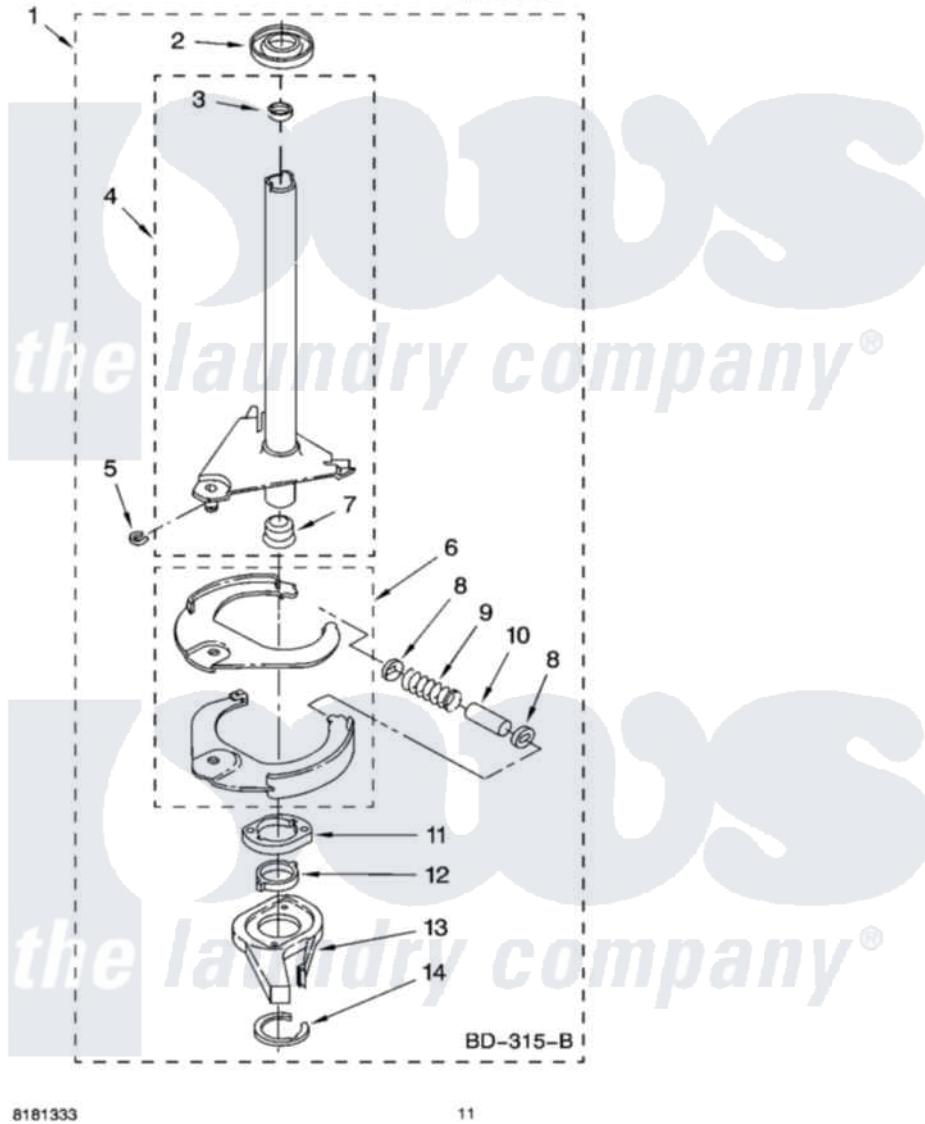

Whirlpool WTW5700SW0 07 - BRAKE AND DRIVE TUBE PARTS

BRAKE AND DRIVE TUBE PARTS

For Models: WTW5700SW0
(White/Grey)

8181333

11

Whirlpool [Residential Whirlpool WTW5700SW0 Washer Parts](#) Parts Diagram 07 - BRAKE AND DRIVE TUBE PARTS
Click on the part number to view part

Item	Original Part Number	Replaced By	Status	Part Description
1	388952	285792		Basketdrive
2	62658			Ring, Thrust
3	356427			Seal, Spin Pinion
4	64027	64208		Tube-Spin
5	64035	W10083190		Ring, Retaining
6	64232	285438		Shoe-Brake
7	62703	8546462		"T" Bearing, Spin Tube
8	3353956	285658		Sleeve
9	387806		Not Available	Spring, Brake
10	3355360	285658		Sleeve
11	661516	8546461		Cam, Brake Release
12	63022			Sleeve, Cam
13	64194	285790		Lining
14	90368	W10083200		Ring, Retaining
"	BLANK		Not Available	Following Parts Not Illustrated
"	285208			Lubricant