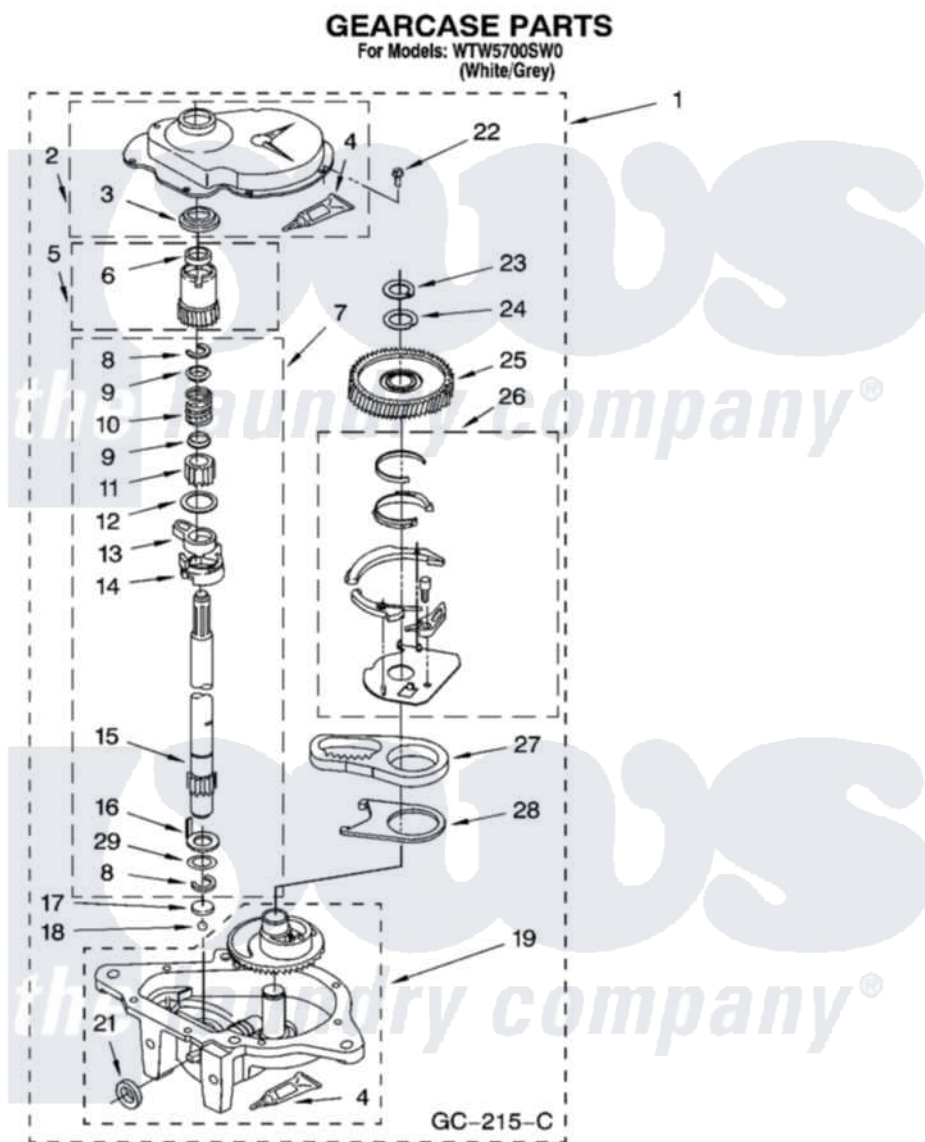

**Whirlpool WTW5700SW0 08 - GEARCASE PARTS, OPTIONAL PARTS
(NOT INCLUDED)**

12

8181333

Whirlpool Residential Whirlpool WTW5700SW0 Washer Parts Parts Diagram 08 - GEARCASE PARTS, OPTIONAL PARTS (NOT INCLUDED)

Click on the part number to view part

Item	Original Part Number	Replaced By	Status	Part Description
1	3360630	3360629		Gearcase
2	285202			Cover, Gearcase
3	3349985			Seal, Gearcase Cover
4	285195			Sealer Sealer, Gasket
5	63320	285362		Gear and Pinion
6	356427			Seal, Spin Pinion
7	389387			Shaft, Agitator
8	90369		Not Available	Ring, Retaining (2)
9	62677			Retainer, Spring
10	62676			Spring, Agitator
11	63273	285509		Shaft, Agitator
12	62619			Washer, Agitator Gear
13	62580	285206		Cam-Agitator
14	62581	285206		Cam-Agitator
15	285509			Shaft, Agitator

16	62618		Washer, Cam Thrust
17	16018	285205	Bearing
18	85529	285205	Bearing
19	389230	285515	Gearcase
21	285352		Seal Kit, Thrust Plug
22	3351614		Screw, Gearcase Cover Mounting
23	3362552	285765	Ring-Retrn
24	285735	285766	Washer Kit, Thrust
25	62570	285362	Gear and Pinon
26	388253	999516	Shelf-Glas
27	3349296	8546456	Rack, Connecting
28	62621		Actuator, Shift
29	388815		Washer, Intermediate 1 3976263 Miscellaneous Parts Bag 2 3976300 Washer, Inlet Hose 3 3366913 Clamp, Hose
	72017		Paint, Touch-Up
"	4392899		Paint, Touch-Up
"	350938		Paint, Pressurized Spray B
"	350930		Paint, Pressurized Spray B
"	4392901		Paint, Pressurized Spray
"	799344		Paint, Touch-Up)
"	4392900		Paint, Bulk)
"	BLANK	Not Available	OIL
"	350572		Oil
"	BLANK	Not Available	LUBRICANT
"	285208		Lubricant
"	BLANK	Not Available	SEALER
"	285195		Sealer Sealer, Gasket
"	BLANK	Not Available	ACCESSORY PARTS
"	367031		Water System Parts
"	280129	280129A	Break-Sphn
"	280130	280130A	Adapter
"	280131	40922	Hose