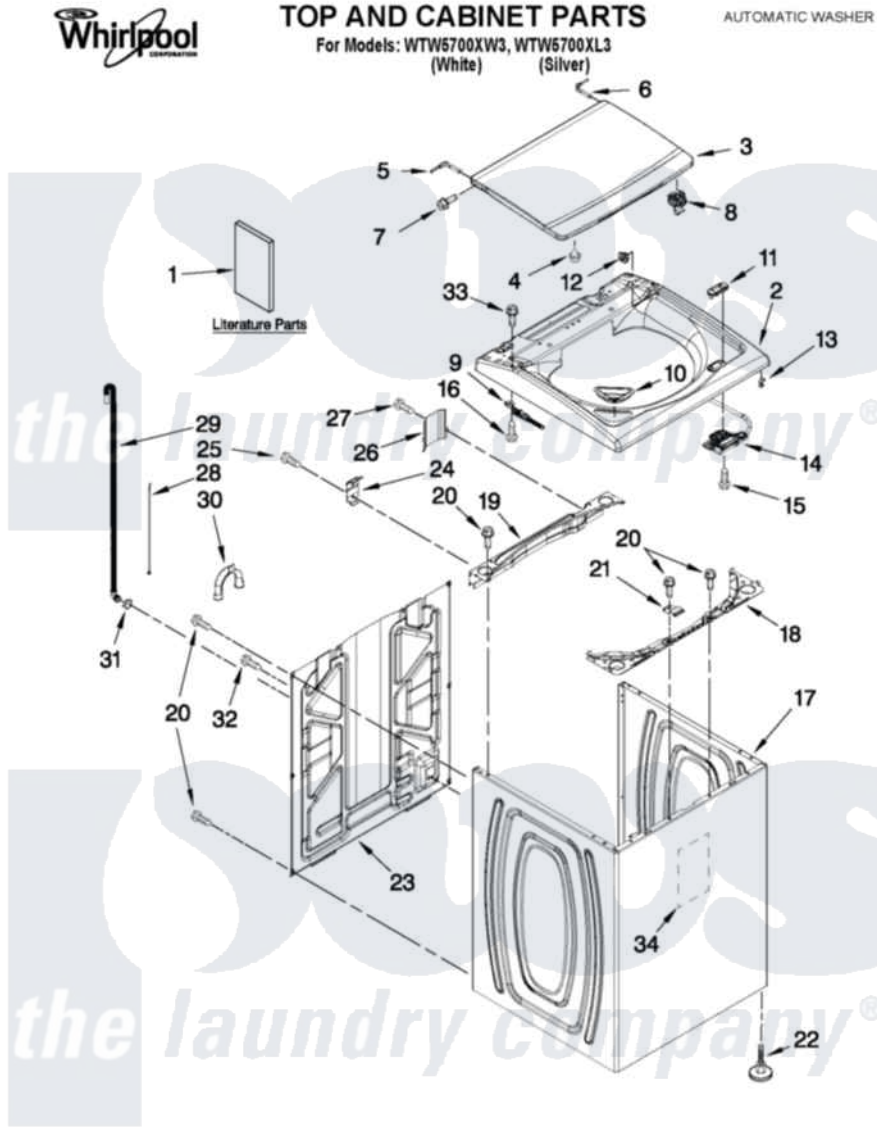

Whirlpool WTW5700XL3 01 - TOP AND CABINET PARTS

FOR ORDERING INFORMATION REFER TO PARTS PRICE LIST
 3-12 Litho in U.S.A. (JLP)(bay) 1 Part No. W10502962 Rev. A

Whirlpool [Residential Whirlpool WTW5700XL3 Washer Parts](#) Parts Diagram 01 - TOP AND CABINET PARTS
 Click on the part number to view part

| Item | Original Part Number | Replaced By | Status | Part Description |
|------|---------------------------|---------------------------|---------------|---------------------------|
| 1 | W10455762 | | Not Available | INSTALLATION INSTRUCTIONS |
| " | W10455760 | | Not Available | USE & CARE GUIDE |
| " | W10468342 | | Not Available | TECH SHEET |
| " | W10280494 | | Not Available | QUICK START GUIDE |
| " | W10062956 | | Not Available | ENERGY GUIDE |
| 2 | W10246376 | | | Top |
| " | W10256438 | | | Top |
| 3 | W10296163 | | | Lid, Glass Assembly |
| " | W10296165 | | | Lid, Glass Assembly |
| 4 | 9724509 | | | Bumper, Lid |
| 5 | 8563965 | | | Hinge Wire |
| 6 | 8572974 | | | Hinge Wire |
| 7 | W10339706 | W10078270 | | Screw, Lid Hinge Mounting |
| 8 | W10239968 | | | Strike, Lid Lock |
| " | W10239969 | | | Strike, Lid Lock |
| 9 | W10270398 | | | Hinge, Spring Assembly |