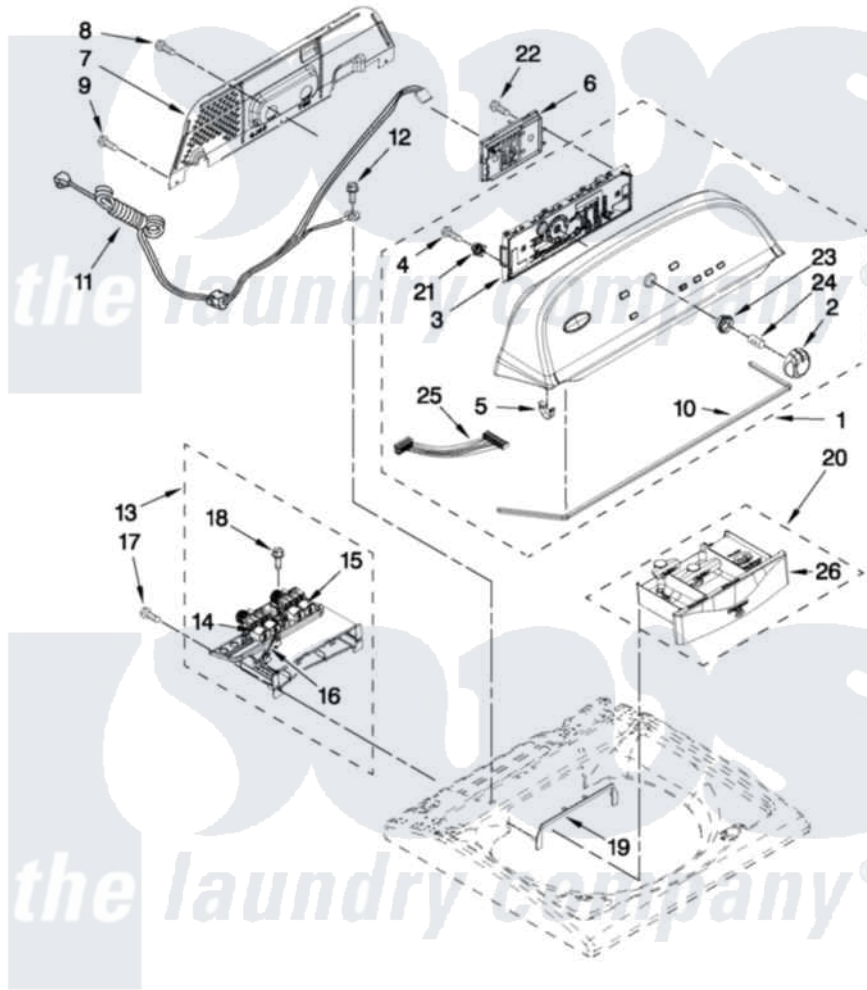

Whirlpool WTW5700XL3 02 - CONSOLE AND DISPENSER PARTS

CONSOLE AND DISPENSER PARTS

For Models: WTW5700XW3, WTW5700XL3
(White) (Silver)

FOR ORDERING INFORMATION REFER TO PARTS PRICE LIST

W10502862

3

Whirlpool [Residential Whirlpool WTW5700XL3 Washer Parts](#) Parts Diagram 02 - CONSOLE AND DISPENSER PARTS
Click on the part number to view part

Item	Original Part Number	Replaced By	Status	Part Description
1	W10269606			Console
"	W10240515			Console
2	W10251392			Knob Assembly
3	W10269599			User Interface
4	W10219342			Screw, Baffle Mounting
5	8312709			Clip-Console
6	W10445278	W10480126		Control Unit Assembly, Machine And Motor
7	W10420984			Panel, Console Rear Cover
8	3390647	488729		Screw
9	1157158	489069		Xxscrew, 10-12 X 1/2
10	W10280079			Seal, Console
11	W10266797			Cord, Power
12	3400076			Screw, Bracket Mounting
13	W10432327			Housing Assembly - Dispenser
14	W10240949			Valve, Cold Water Inlet
15	W10240948			Valve, Hot Water Inlet

16	W10343675	W10240967	Harness, Valve
17	8281163		Screw, Dispenser Housing Mounting
18	97787	W10109200	Screw, Baffle Mounting
19	W10240946		Bezel, Dispenser
20	W10240958		Drawer, Dispenser Assembly
21	W10274524		Tensioner, Facia
22	9740848		Screw, Mixing Valve Mounting
23	W10325119		Spacer, Knob
24	8536939		Clip, Knob
25	W10285492		Harness, User Interface
26	W10287476		Handle, Dispenser Drawer Facia