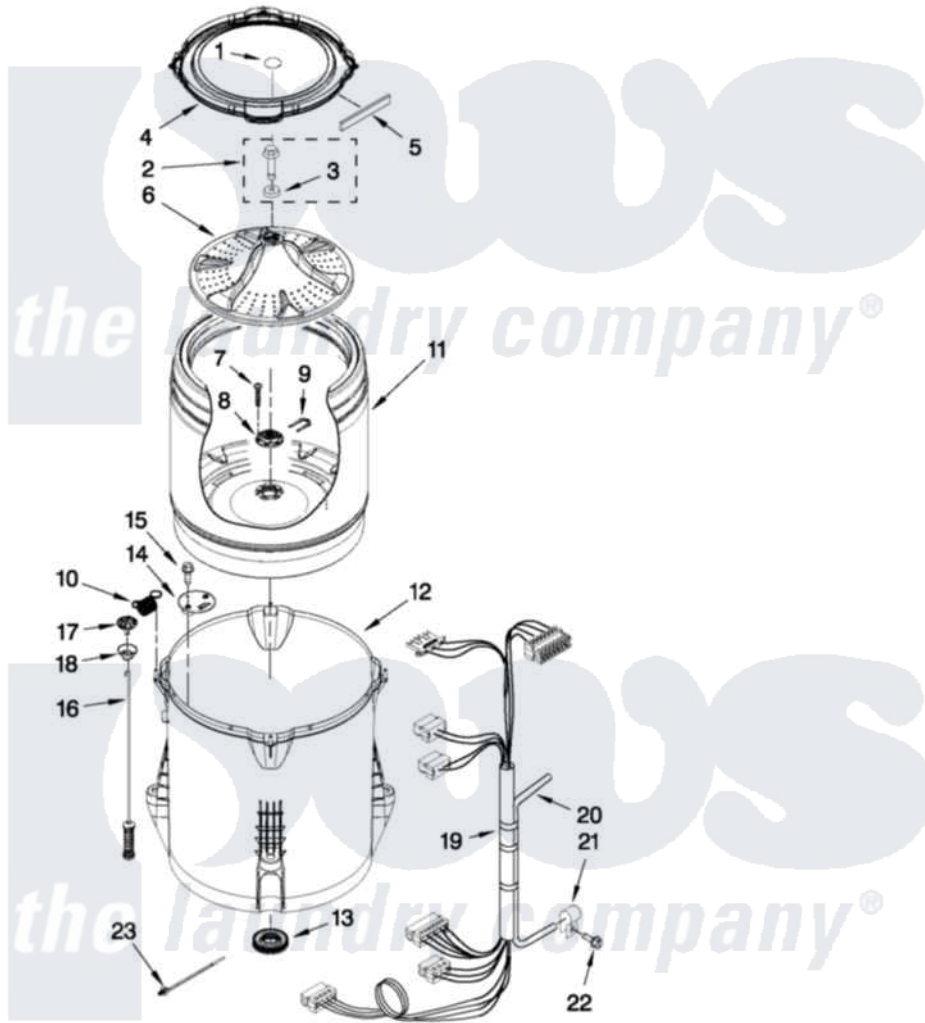

Whirlpool WTW5700XL3 03 - BASKET AND TUB PARTS

BASKET AND TUB PARTS

For Models: WTW5700XW3, WTW5700XL3
(White) (Silver)

FOR ORDERING INFORMATION REFER TO PARTS PRICE LIST

W10502862

5

Whirlpool Residential Whirlpool WTW5700XL3 Washer Parts Parts Diagram 03 - BASKET AND TUB PARTS
Click on the part number to view part

Item	Original Part Number	Replaced By	Status	Part Description
1	W10305259			Cap, Impeller
2	W10003790			Screw And Washer
3	3949550			Washer
4	W10215146			Tub Ring
5	W10205824			Absorber, Impact
6	W10215118			Impeller
7	8533953			Screw, 8-16 X 1.000
8	W10396887		Not Available	HUB - DRIVEN, BASKET (INCLUDES ITEM 7)
9	W10402178		Not Available	RETAINER
10	W10348658	W10400895		Spring
11	W10469848			Basket Assembly
12	W10238301	W10324648		Tub-Outer
13	W10006371	W10324647		Seal-Tub
14	W10215093			Filter, Drain Pump
15	8533928			Screw, 8-18 X 3/4
16	W10257086	W10317708		Supsension

17	W10405423	W10440729	Suspension
18	W10256551	W10440729	Suspension
19	W10383573		Harness, Lower
20	8572540	353244	Hose, Pressure Switch
21	W10005430		Clamp, Pressure Hose Retainer
22	8533943	W10109200	Screw, Baffle Mounting
23	W10298887		Cable Tie