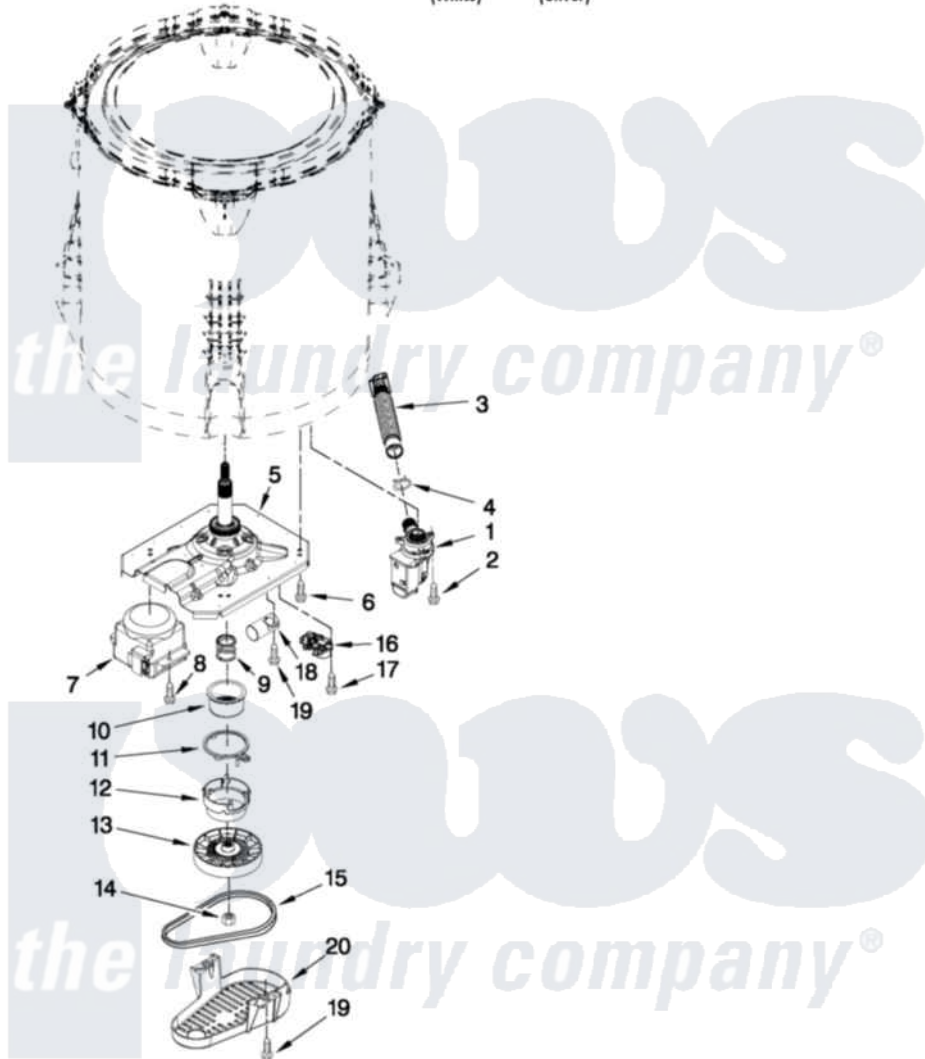

# Whirlpool WTW5700XL3 04 - GEARCASE, MOTOR AND PUMP PARTS

## GEARCASE, MOTOR AND PUMP PARTS

For Models: WTW5700XW3, WTW5700XL3  
(White) (Silver)

FOR ORDERING INFORMATION REFER TO PARTS PRICE LIST

6

W10502862

Whirlpool [Residential Whirlpool WTW5700XL3 Washer Parts](#) Parts Diagram 04 - GEARCASE, MOTOR AND PUMP PARTS

[Click on the part number to view part](#)

Item	Original Part Number	Replaced By	Status	Part Description
1	<a href="#">W10276397</a>			Pump Assembly, Drain
2	<a href="#">W10004910</a>			Screw, 12-16 X 1-1/4
3	<a href="#">W10215091</a>			Hose, Inner Drain Assembly
4	8317496	<a href="#">285655</a>		Clamp, Hose
5	W10469845		Not Available	GEARCASE ASSEMBLY (INCLUDES ITEMS 7, 8, 9, 10 & 13 ON PAGE 5)
6	<a href="#">W10249633</a>			Screw, 7.2-1.6 X 30
7	<a href="#">W10416660</a>			Motor, Drive
8	W10094780	<a href="#">W10182109</a>		Screw-Kit
9	W10006382	<a href="#">W10315818</a>		Cam
10	W10006352	<a href="#">W10315818</a>		Cam
11	W10006353	<a href="#">W10315818</a>		Cam
12	W10006354	<a href="#">W10315818</a>		Cam
13	<a href="#">W10006356</a>			Pulley
14	<a href="#">W10163336</a>			Nut, Pulley

15	<a href="#">W10006384</a>	Belt, Drive
16	<a href="#">W10006355</a>	Actuator, Shift
17	<a href="#">9741052</a>	Screw, 6-32 X 1.00
18	<a href="#">W10390446</a>	Capacitor, Motor Run
19	<a href="#">357640</a>	Screw And Washer
20	<a href="#">W10427633</a>	Shield, Pulley Cover