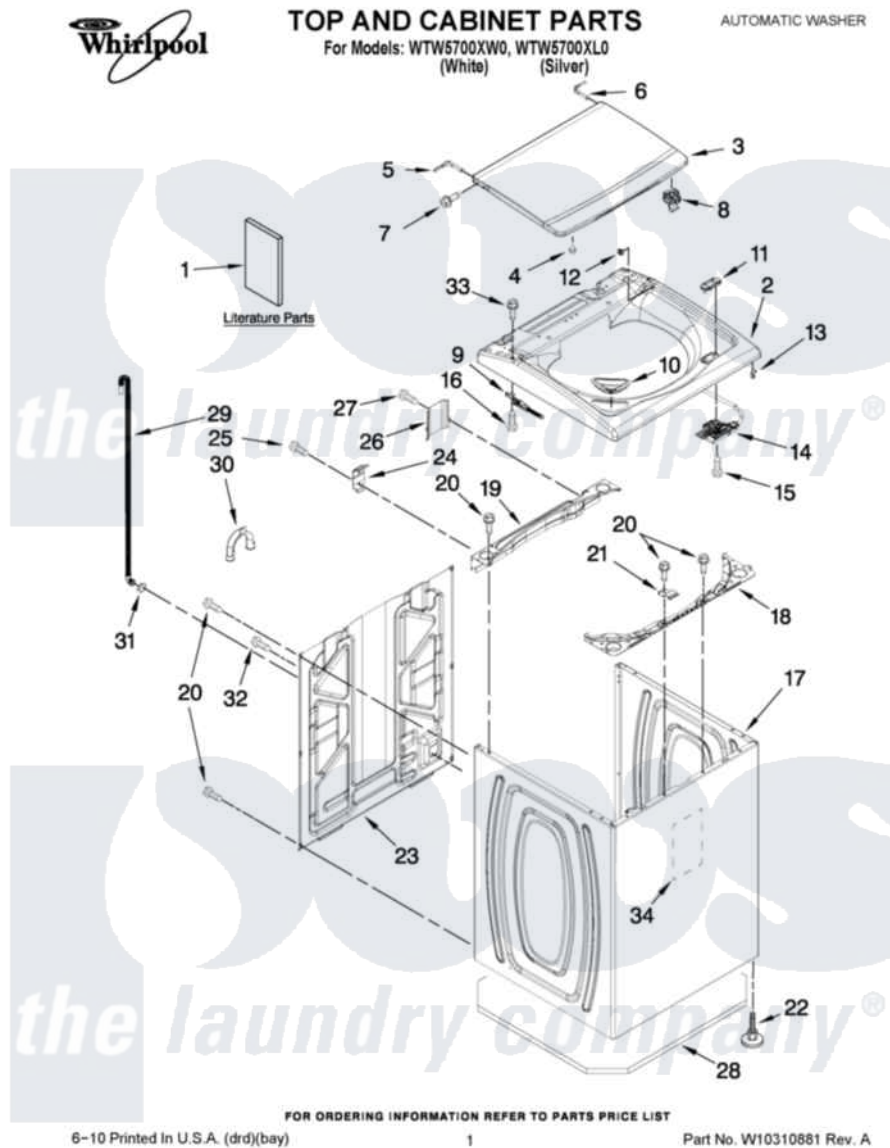

Whirlpool WTW5700XW0 01 - TOP AND CABINET PARTS

Whirlpool Residential Whirlpool WTW5700XW0 Washer Parts Parts Diagram 01 - TOP AND CABINET PARTS
 Click on the part number to view part

Item	Original Part Number	Replaced By	Status	Part Description
1	W10240509			Installation Instructions
"	W10240510		Not Available	INSTALLATION INSTRUCTIONS (SPANISH)
"	W10280475		Not Available	USE & CARE GUIDE
"	W10280504		Not Available	INSTRUCTIONS, SOUND SHIELD INSTALLATION
"	W10240504		Not Available	TECH SHEET IMPROVED WASH
"	W10026652		Not Available	Improved Wash Performance Sheet (English/French)
"	W10178406		Not Available	Improved Wash Performance Sheet (Spanish)
"	W10280494		Not Available	QUICK START GUIDE
"	W10062918		Not Available	ENERGY GUIDE
2	W10246376			Top
"	W10256438			Top
3	W10296163			Lid, Glass Assembly
"	W10296165			Lid, Glass Assembly