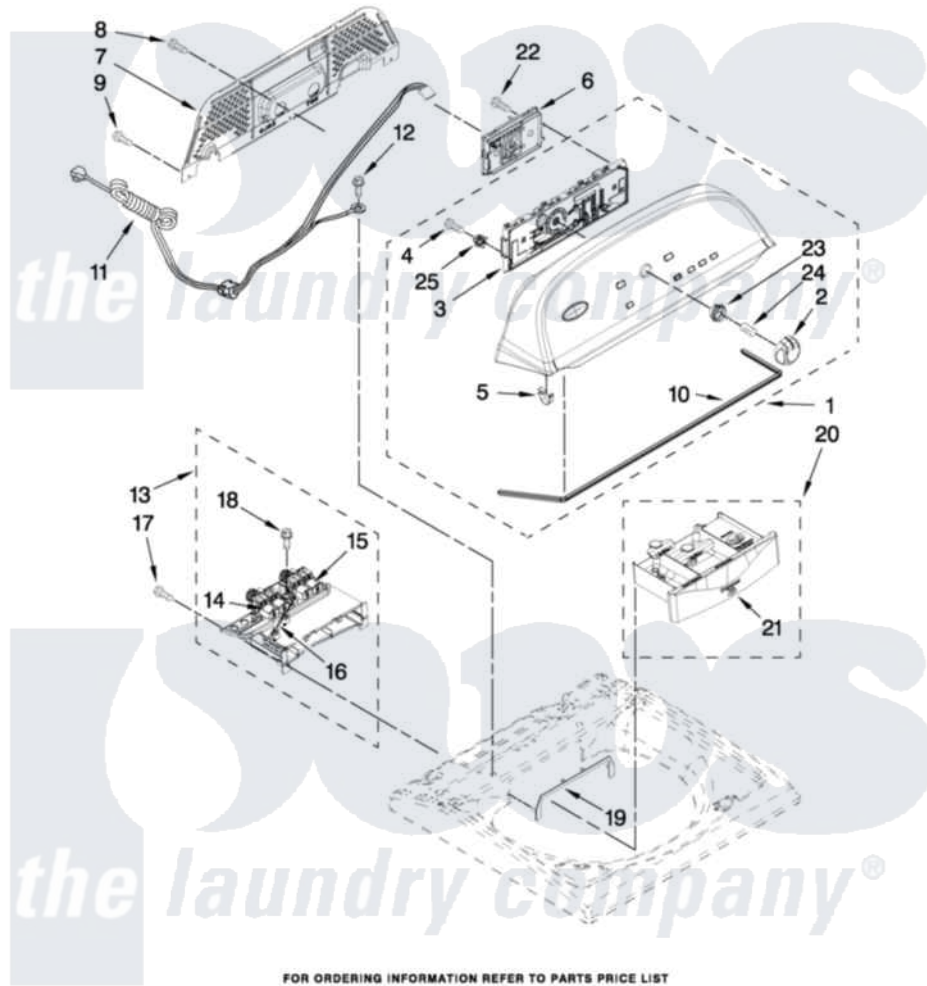

Whirlpool WTW5700XW0 02 - CONSOLE AND DISPENSER PARTS

CONSOLE AND DISPENSER PARTS

For Models: WTW5700XW0, WTW5700XL0
(White) (Silver)

FOR ORDERING INFORMATION REFER TO PARTS PRICE LIST

W10310881

3

Whirlpool [Residential Whirlpool WTW5700XW0 Washer Parts](#) Parts Diagram 02 - CONSOLE AND DISPENSER PARTS
Click on the part number to view part

Item	Original Part Number	Replaced By	Status	Part Description
1	W10269606			Console
"	W10240515			Console
2	W10251394			Assembly, Knob White And Silver Models
3	W10269599			User Interface
4	W10219342			Screw, Baffle Mounting
5	8312709			Clip-Console
6	W10296019	W10393444		Control Unit Assembly, Machine And Motor
7	W10269597			Panel, Console Rear Cover
8	3390647	488729		Screw
9	1157158	489069		Xxscrew, 10-12 X 1/2
10	W10280079			Seal, Console
11	W10266797			Cord, Power
12	3400076			Screw, Bracket Mounting
13	W10240963	W10432327		Housing Assembly - Dispenser
14	W10240949			Valve, Cold Water Inlet

15	W10240948	Valve, Hot Water Inlet	
16	W10240967	Harness, Valve	
17	8281163	Screw, Dispenser Housing Mounting	
18	97787	W10109200	Screw, Baffle Mounting
19	W10240946	Bezel, Dispenser	
20	W10240958	Drawer, Dispenser Assembly	
21	W10287476	Handle, Dispenser Drawer Facia	
22	9740848	Screw, Mixing Valve Mounting	
23	W10325119	Spacer, Knob	
24	8536939	Clip, Knob	
25	W10274524	Tensioner, Facia	