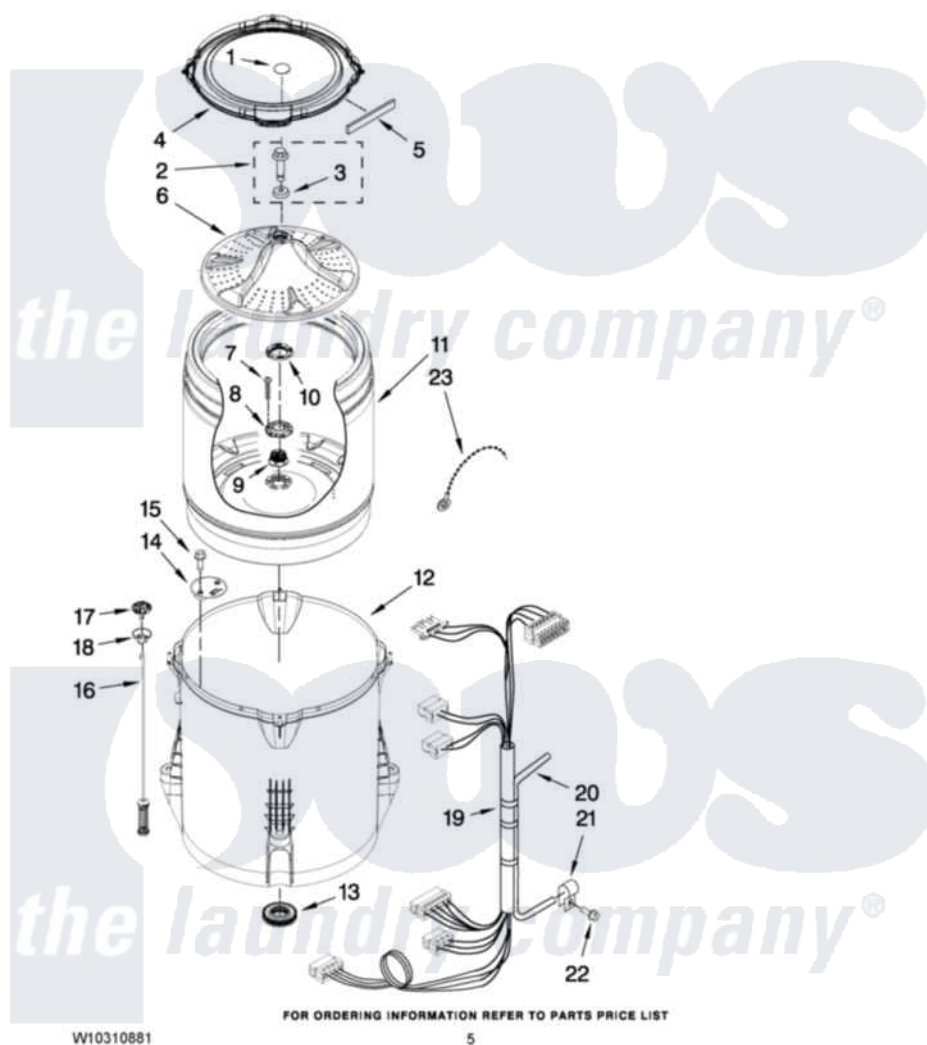

Whirlpool WTW5700XW0 03 - BASKET AND TUB PARTS

BASKET AND TUB PARTS

For Models: WTW5700XW0, WTW5700XL0
(White) (Silver)

Whirlpool [Residential Whirlpool WTW5700XW0 Washer Parts](#) Parts Diagram 03 - BASKET AND TUB PARTS
Click on the part number to view part

Item	Original Part Number	Replaced By	Status	Part Description
1	W10305259			Cap, Impeller
2	W10003790			Screw And Washer
3	3949550			Washer
4	W10215146			Tub Ring
5	W10205824			Absorber, Impact
6	W10215118			Impeller
7	8533953			Screw, 8-16 X 1.000
8	W10291415	W10324651		Hub
9	W10291416	W10324651		Hub
10	W10291417	W10324651		Hub
11	W10238268	W10324650		Basket
12	W10238301	W10324648		Tub-Outer
13	W10006371	W10324647		Seal-Tub
14	W10215093			Filter, Drain Pump
15	8533928			Screw, 8-18 X 3/4
16	W10257086	W10317708		Supsension

17	W10215136	W10440729	Suspension
18	W10256551	W10440729	Suspension
19	W10252578	W10297443	Harness, Lower
20	W10312655	353244	Hose, Pressure Switch
21	W10005430		Clamp, Pressure Hose Retainer
22	8533943	W10109200	Screw, Baffle Mounting
23	3347868	W10339879	Tie, Cable