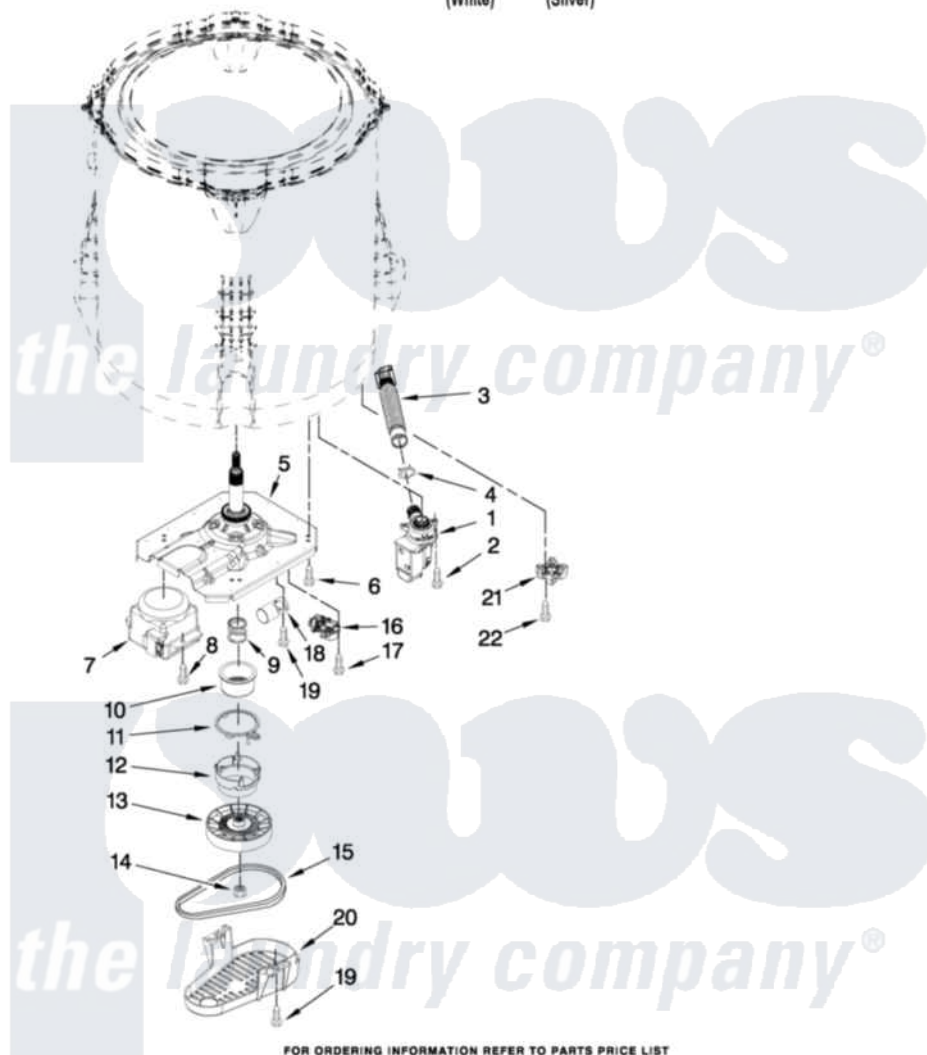

Whirlpool WTW5700XW0 04 - GEARCASE, MOTOR AND PUMP PARTS

GEARCASE, MOTOR AND PUMP PARTS

For Models: WTW5700XW0, WTW5700XL0
(White) (Silver)

FOR ORDERING INFORMATION REFER TO PARTS PRICE LIST

6

W10310881

Whirlpool Residential Whirlpool WTW5700XW0 Washer Parts Parts Diagram 04 - GEARCASE, MOTOR AND PUMP PARTS

Click on the part number to view part

| Item | Original Part Number | Replaced By | Status | Part Description |
|------|---------------------------|---------------------------|--------|----------------------------|
| 1 | W10276397 | | | Pump Assembly, Drain |
| 2 | W10004910 | | | Screw, 12-16 X 1-1/4 |
| 3 | W10215091 | | | Hose, Inner Drain Assembly |
| 4 | 8317496 | 285655 | | Clamp, Hose |
| 5 | W10006379 | W10324649 | | Gearcase |
| 6 | W10249633 | | | Screw, 7.2-1.6 X 30 |
| 7 | W10249628 | | | Motor, Drive |
| 8 | W10094780 | W10182109 | | Screw-Kit |
| 9 | W10006382 | W10315818 | | Cam |
| 10 | W10006352 | W10315818 | | Cam |
| 11 | W10006353 | W10315818 | | Cam |
| 12 | W10006354 | W10315818 | | Cam |
| 13 | W10006356 | | | Pulley |
| 14 | W10163336 | | | Nut, Pulley |
| 15 | W10006384 | | | Belt, Drive |
| 16 | W10006355 | | | Actuator, Shift |

| | | |
|----|---------------------------|----------------------|
| 17 | 9741052 | Screw, 6-32 X 1.00 |
| 18 | W10278117 | Capacitor, Motor Run |
| 19 | 357640 | Screw And Washer |
| 20 | W10006383 | Shield, Pulley Cover |
| 21 | W10238318 | Counterweight |
| 22 | W10238319 | Screw, 8-18 X 1.00 |