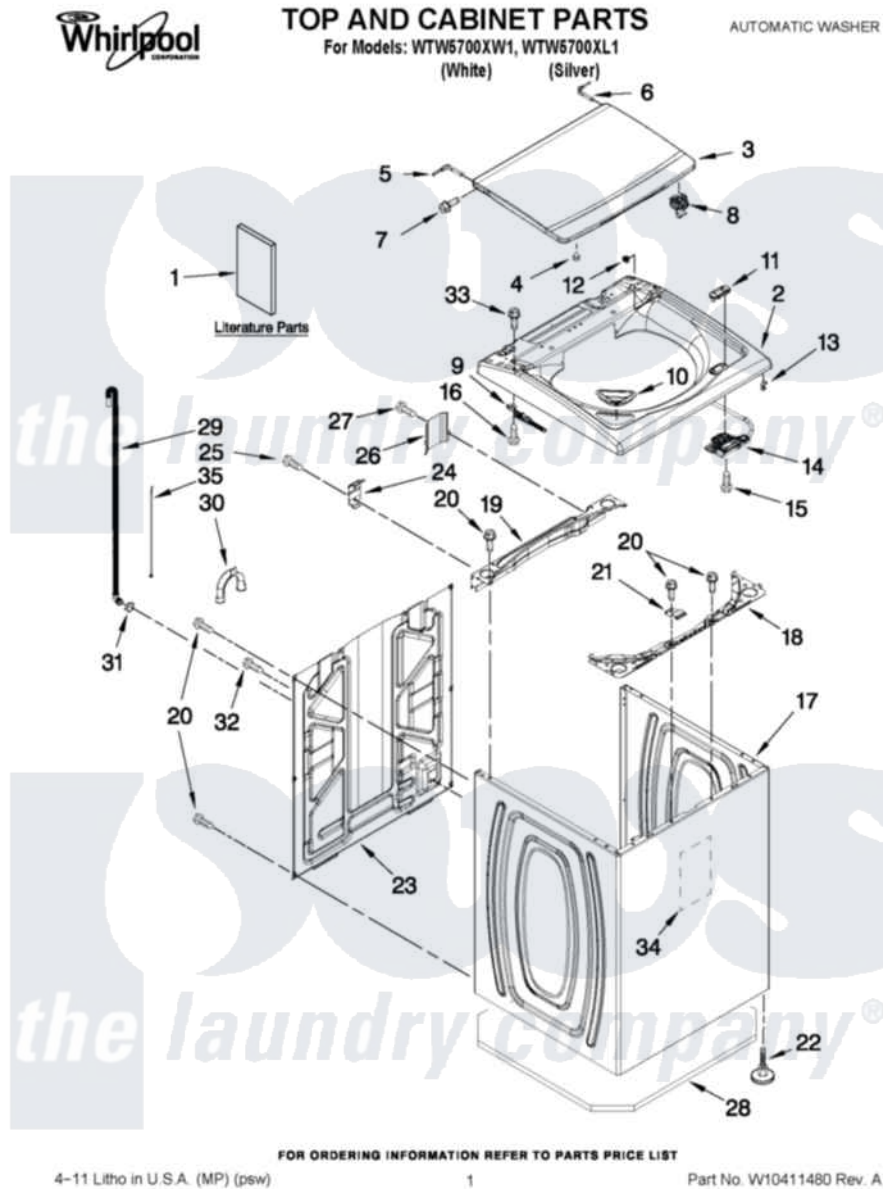

Whirlpool WTW5700XW1 01 - TOP AND CABINET PARTS

Whirlpool Residential Whirlpool WTW5700XW1 Washer Parts Parts Diagram 01 - TOP AND CABINET PARTS
 Click on the part number to view part

Item	Original Part Number	Replaced By	Status	Part Description
1	W10240509			Installation Instructions
"	W10240510		Not Available	INSTALLATION INSTRUCTIONS (SPANISH)
"	W10280475		Not Available	USE & CARE GUIDE
"	W10280504		Not Available	INSTRUCTIONS, SOUND SHIELD INSTALLATION
"	W10240504		Not Available	TECH SHEET IMPROVED WASH
"	W10280494		Not Available	QUICK START GUIDE
"	W10062956		Not Available	ENERGY GUIDE
2	W10246376			Top
"	W10256438			Top
3	W10296163			Lid, Glass Assembly
"	W10296165			Lid, Glass Assembly
4	9724509			Bumper, Lid
5	8563965			Hinge Wire
6	8572974			Hinge Wire

7	W10078270		Screw, Lid Hinge Mounting
8	W10238327		Strike, Lid Lock
"	W10238329		Strike, Lid Lock
9	W10270398		Hinge, Spring Assembly
"	W10270399		Hinge, Spring Assembly
10	W10240977		Dispenser, Bleach
"	W10304138		Dispenser, Bleach
11	W10392041		Bezel, Lid Lock
"	W10392092		Bezel, Lid Lock
12	W10293653		Bearing, Lid Hinge
"	W10293293		Bearing, Lid Hinge
13	90016		Clip, Pressure Switch Hose
14	W10238287	W10404050	Latch
15	8281163		Screw, Dispenser Housing Mounting
16	693995		Screw, Hex Head
17	W10251994	W10338650	Cabinet
"	W10240528	W10338651	Cabinet
18	W10215098		Brace, Cabinet Top Front
19	W10215099		Brace, Cabinet Top Rear
20	1157158	489069	Xxscrew, 10-12 X 1/2
21	W10248088		Lock, Top
22	W10335586	W10397767	Foot Assembly, Leveling
23	W10250884		Panel Rear
24	W10215102		Hinge, Top
25	W10142728	3370225	Screw
26	W10215139		Cover, Harness
27	3400076		Screw, Bracket Mounting
28	W10317148	W10319260	Sound Absr
29	W10221546		Hose, Outer Drain Assembly
30	W10280024		U-Bend, Drain Hose
31	356138		Clamp, Hose
32	9740848		Screw, Mixing Valve Mounting
33	311932	313808	Screw
34	W10177046		Cabinet - Damper, Sound
35	W10339879		Tie, Cable