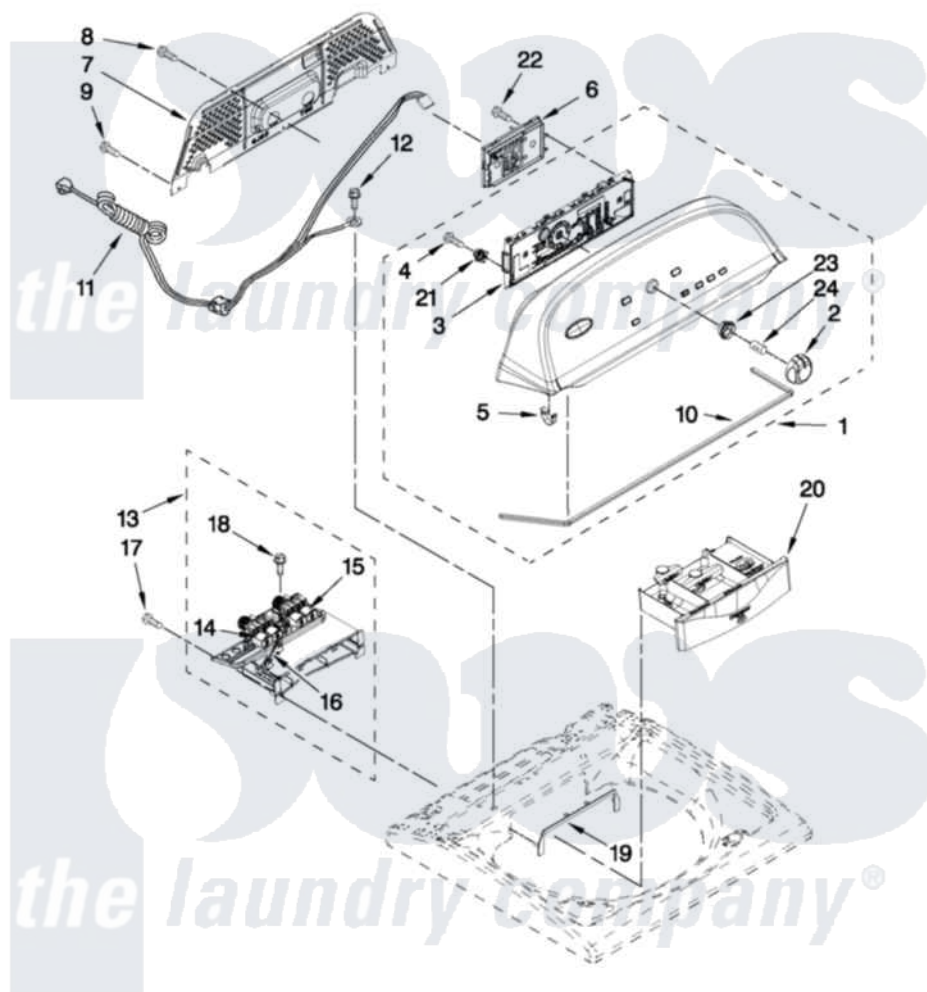

Whirlpool WTW5700XW1 02 - CONSOLE AND DISPENSER PARTS

CONSOLE AND DISPENSER PARTS

For Models: WTW5700XW1, WTW5700XL1
(White) (Silver)

FOR ORDERING INFORMATION REFER TO PARTS PRICE LIST

W10411480

3

Whirlpool [Residential Whirlpool WTW5700XW1 Washer Parts](#) Parts Diagram 02 - CONSOLE AND DISPENSER PARTS
Click on the part number to view part

Item	Original Part Number	Replaced By	Status	Part Description
1	W10269606			Console
"	W10240515			Console
2	W10251392			Knob Assembly
3	W10269599			User Interface
4	W10219342			Screw, Baffle Mounting
5	8312709			Clip-Console
6	W10393444			Control Unit Assembly, Machine And Motor
7	W10269597			Panel, Console Rear Cover
8	3390647	488729		Screw
9	1157158	489069		Xxscrew, 10-12 X 1/2
10	W10280079			Seal, Console
11	W10266797			Cord, Power
12	3400076			Screw, Bracket Mounting
13	W10240963	W10432327		Housing Assembly - Dispenser
14	W10240949			Valve, Cold Water Inlet
15	W10240948			Valve, Hot Water Inlet

16	W10240967		Harness, Valve
17	8281163		Screw, Dispenser Housing Mounting
18	97787	W10109200	Screw, Baffle Mounting
19	W10240946		Bezel, Dispenser
20	W10240958		Drawer, Dispenser Assembly
21	W10274524		Tensioner, Facia
22	9740848		Screw, Mixing Valve Mounting
23	W10325119		Spacer, Knob
24	8536939		Clip, Knob