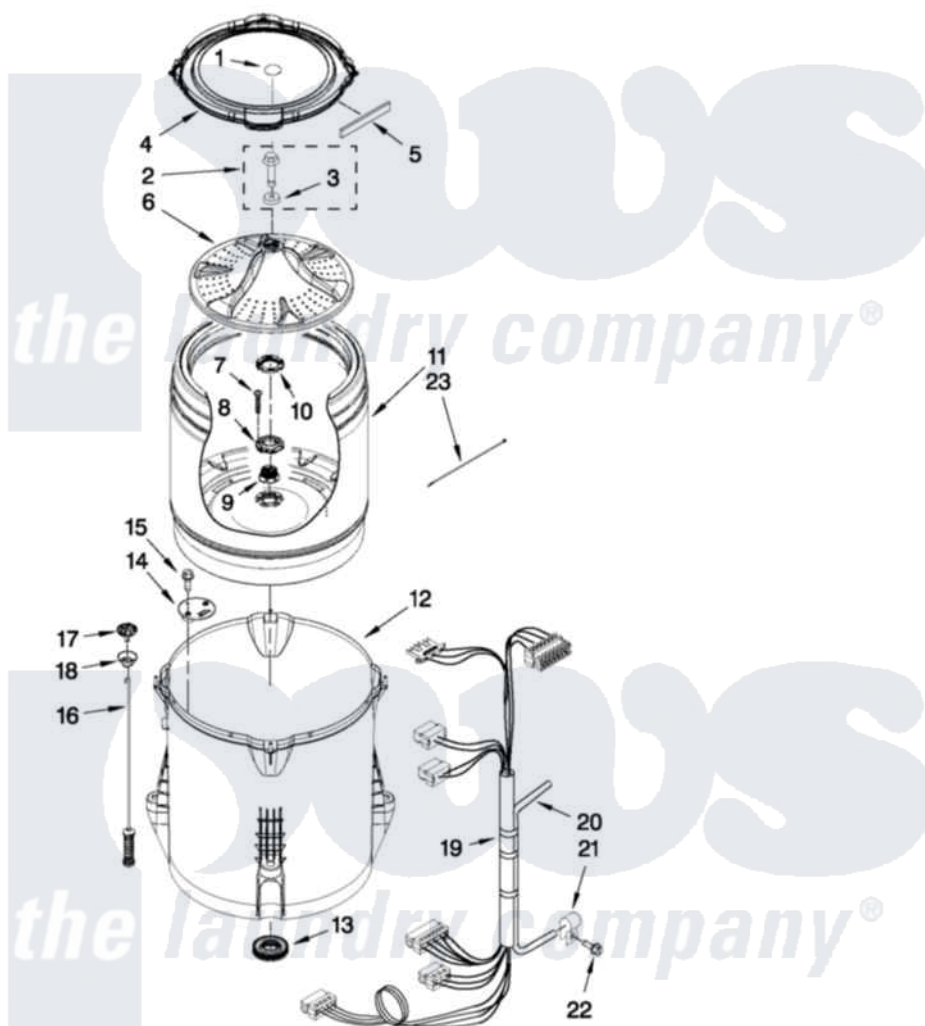

Whirlpool WTW5700XW1 03 - BASKET AND TUB PARTS

BASKET AND TUB PARTS

For Models: WTW5700XW1, WTW5700XL1
(White) (Silver)

W10411480

FOR ORDERING INFORMATION REFER TO PARTS PRICE LIST

5

Whirlpool [Residential Whirlpool WTW5700XW1 Washer Parts](#) Parts Diagram 03 - BASKET AND TUB PARTS

[Click on the part number to view part](#)

Item	Original Part Number	Replaced By	Status	Part Description
1	W10305259			Cap, Impeller
2	W10003790			Screw And Washer
3	3949550			Washer
4	W10215146			Tub Ring
5	W10205824			Absorber, Impact
6	W10215118			Impeller
7	8533953			Screw, 8-16 X 1.000
8	W10291415	W10324651		Hub
9	W10291416	W10324651		Hub
10	W10291417	W10324651		Hub
11	W10238268	W10324650		Basket
12	W10238301	W10324648		Tub-Outer
13	W10006371	W10324647		Seal-Tub
14	W10215093			Filter, Drain Pump
15	8533928			Screw, 8-18 X 3/4
16	W10257086	W10317708		Supsension

17	W10215136	W10440729	Suspension
18	W10256551	W10440729	Suspension
19	W10328392	W10297443	Harness, Lower
20	8572540	353244	Hose, Pressure Switch
21	W10005430		Clamp, Pressure Hose Retainer
22	8533943	W10109200	Screw, Baffle Mounting
23	W10339879		Tie, Cable