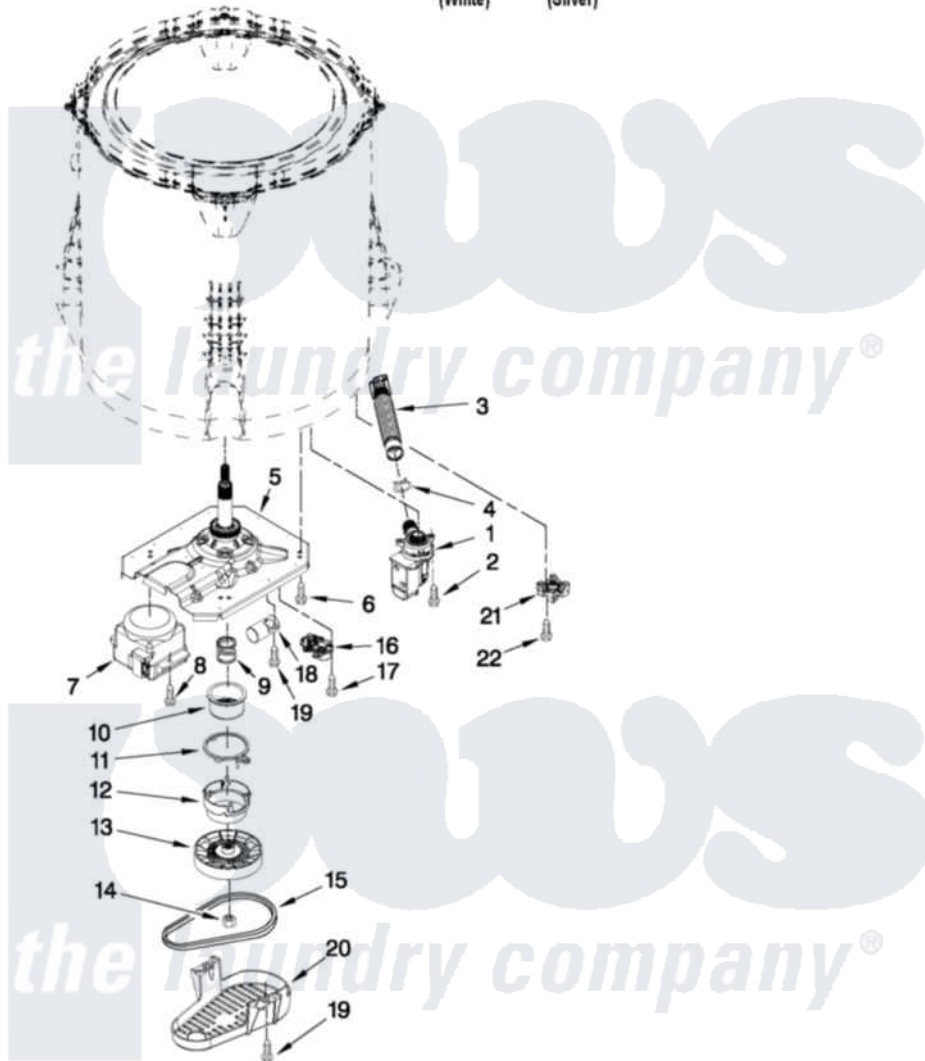

Whirlpool WTW5700XW1 04 - GEARCASE, MOTOR AND PUMP PARTS

GEARCASE, MOTOR AND PUMP PARTS

For Models: WTW5700XW1, WTW5700XL1

(White) (Silver)

FOR ORDERING INFORMATION REFER TO PARTS PRICE LIST

6

W10411480

Whirlpool [Residential Whirlpool WTW5700XW1 Washer Parts](#) Parts Diagram 04 - GEARCASE, MOTOR AND PUMP PARTS

[Click on the part number to view part](#)

Item	Original Part Number	Replaced By	Status	Part Description
1	W10276397			Pump Assembly, Drain
2	W10004910			Screw, 12-16 X 1-1/4
3	W10215091			Hose, Inner Drain Assembly
4	8317496	285655		Clamp, Hose
5	W10006379	W10324649		Gearcase
6	W10249633			Screw, 7.2-1.6 X 30
7	W10249628			Motor, Drive
8	W10094780	W10182109		Screw-Kit
9	W10006382	W10315818		Cam
10	W10006352	W10315818		Cam
11	W10006353	W10315818		Cam
12	W10006354	W10315818		Cam
13	W10006356			Pulley
14	W10163336			Nut, Pulley
15	W10006384			Belt, Drive
16	W10006355			Actuator, Shift

17	9741052	Screw, 6-32 X 1.00
18	W10278117	Capacitor, Motor Run
19	357640	Screw And Washer
20	W10006383	Shield, Pulley Cover
21	W10238318	Counterweight
22	W10238319	Screw, 8-18 X 1.00