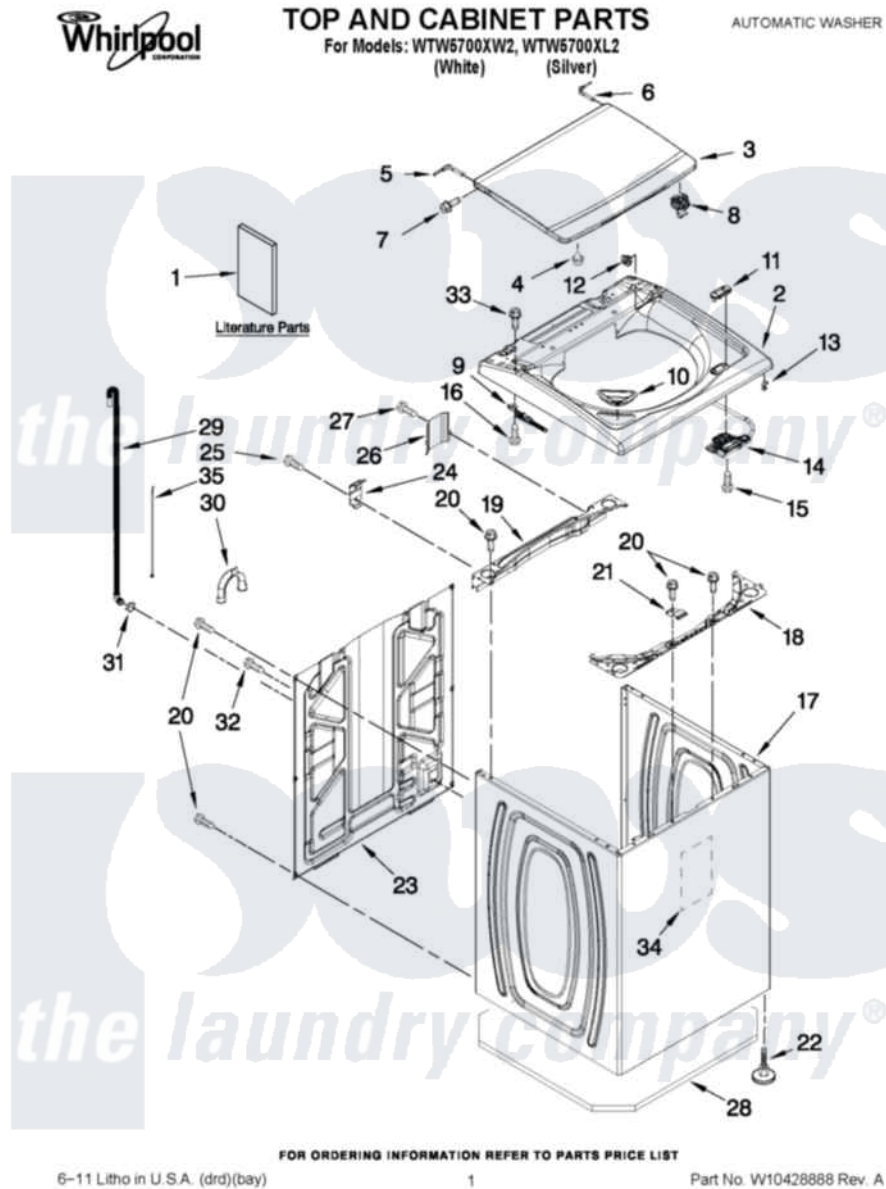

Whirlpool WTW5700XW2 01 - TOP AND CABINET PARTS

Whirlpool [Residential Whirlpool WTW5700XW2 Washer Parts](#) Parts Diagram 01 - TOP AND CABINET PARTS
 Click on the part number to view part

Item	Original Part Number	Replaced By	Status	Part Description
1	W10240509			Installation Instructions
"	W10240510		Not Available	INSTALLATION INSTRUCTIONS (SPANISH)
"	W10280475		Not Available	USE & CARE GUIDE
"	W10280504		Not Available	INSTRUCTIONS, SOUND SHIELD INSTALLATION
"	W10240504		Not Available	TECH SHEET IMPROVED WASH
"	W10280494		Not Available	QUICK START GUIDE
"	W10062956		Not Available	ENERGY GUIDE
2	W10246376			Top
"	W10256438			Top
3	W10296163			Lid, Glass Assembly
"	W10296165			Lid, Glass Assembly
4	9724509			Bumper, Lid
5	8563965			Hinge Wire
6	8572974			Hinge Wire

7	W10339706	W10078270	Screw, Lid Hinge Mounting
8	W10238327		Strike, Lid Lock
"	W10238329		Strike, Lid Lock
9	W10270398		Hinge, Spring Assembly
"	W10270399		Hinge, Spring Assembly
10	W10240977		Dispenser, Bleach
"	W10304138		Dispenser, Bleach
11	W10392041		Bezel, Lid Lock
"	W10392092		Bezel, Lid Lock
12	W10293653		Bearing, Lid Hinge
"	W10293293		Bearing, Lid Hinge
13	90016		Clip, Pressure Switch Hose
14	W10238287	W10404050	Latch
15	8281163		Screw, Dispenser Housing Mounting
16	693995		Screw, Hex Head
17	W10251994	W10338650	Cabinet
"	W10240528	W10338651	Cabinet
18	W10215098		Brace, Cabinet Top Front
19	W10215099		Brace, Cabinet Top Rear
20	1157158	489069	Xxscrew, 10-12 X 1/2
21	W10248088		Lock, Top
22	W10335586	W10397767	Foot Assembly, Leveling
23	W10250884		Panel Rear
24	W10215102		Hinge, Top
25	W10142728	3370225	Screw
26	W10215139		Cover, Harness
27	3400076		Screw, Bracket Mounting
28	W10361353	W10319260	Sound Absr
29	W10221546		Hose, Outer Drain Assembly
30	W10280024		U-Bend, Drain Hose
31	356138		Clamp, Hose
32	9740848		Screw, Mixing Valve Mounting
33	311932	313808	Screw
34	W10414221		Cabinet, Damper Sound
35	W10339879		Tie, Cable