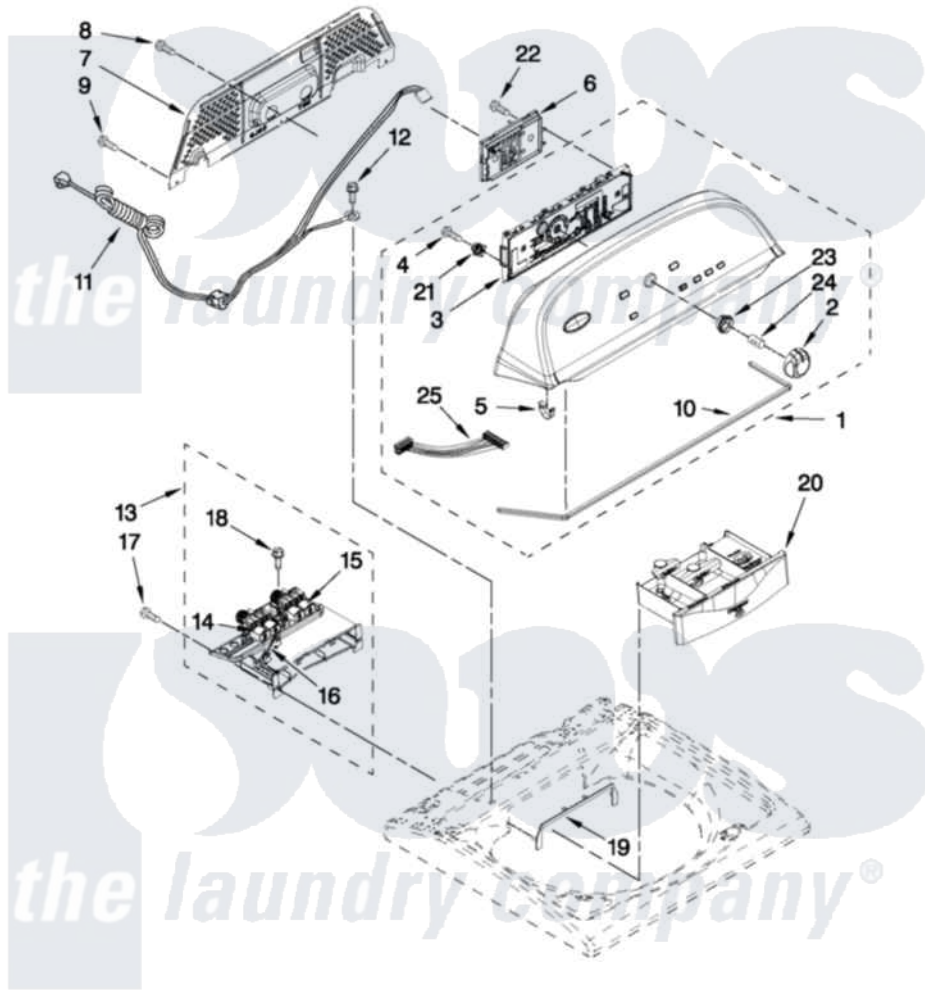

Whirlpool WTW5700XW2 02 - CONSOLE AND DISPENSER PARTS

CONSOLE AND DISPENSER PARTS

For Models: WTW5700XW2, WTW5700XL2
(White) (Silver)

FOR ORDERING INFORMATION REFER TO PARTS PRICE LIST

W10428888

3

Whirlpool [Residential Whirlpool WTW5700XW2 Washer Parts](#) Parts Diagram 02 - CONSOLE AND DISPENSER PARTS
Click on the part number to view part

Item	Original Part Number	Replaced By	Status	Part Description
1	W10269606			Console
"	W10240515			Console
2	W10251392			Knob Assembly
3	W10269599			User Interface
4	W10219342			Screw, Baffle Mounting
5	8312709			Clip-Console
6	W10405856			Control Unit Assembly, Machine And Motor
7	W10269597			Panel, Console Rear Cover
8	3390647	488729		Screw
9	1157158	489069		Xxscrew, 10-12 X 1/2
10	W10280079			Seal, Console
11	W10266797			Cord, Power
12	3400076			Screw, Bracket Mounting
13	W10240963	W10432327		Housing Assembly - Dispenser
14	W10240949			Valve, Cold Water Inlet
15	W10240948			Valve, Hot Water Inlet

16	W10240967		Harness, Valve
17	8281163		Screw, Dispenser Housing Mounting
18	97787	W10109200	Screw, Baffle Mounting
19	W10240946		Bezel, Dispenser
20	W10240958		Drawer, Dispenser Assembly
21	W10274524		Tensioner, Facia
22	9740848		Screw, Mixing Valve Mounting
23	W10325119		Spacer, Knob
24	8536939		Clip, Knob
25	W10285492		Harness, User Interface