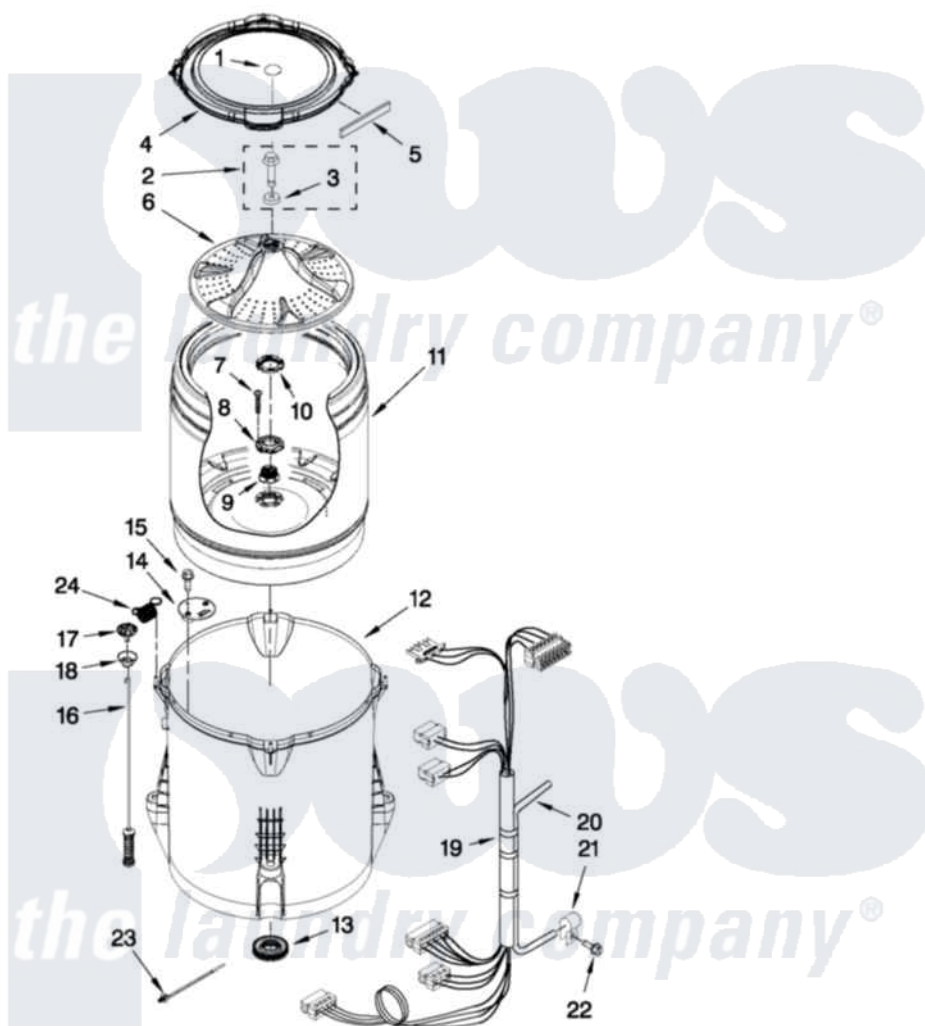

# Whirlpool WTW5700XW2 03 - BASKET AND TUB PARTS

## BASKET AND TUB PARTS

For Models: WTW5700XW2, WTW5700XL2  
(White) (Silver)

W10428888

FOR ORDERING INFORMATION REFER TO PARTS PRICE LIST

5

Whirlpool [Residential Whirlpool WTW5700XW2 Washer Parts](#) Parts Diagram 03 - BASKET AND TUB PARTS

[Click on the part number to view part](#)

Item	Original Part Number	Replaced By	Status	Part Description
1	<a href="#">W10305259</a>			Cap, Impeller
2	<a href="#">W10003790</a>			Screw And Washer
3	<a href="#">3949550</a>			Washer
4	<a href="#">W10215146</a>			Tub Ring
5	<a href="#">W10205824</a>			Absorber, Impact
6	<a href="#">W10215118</a>			Impeller
7	<a href="#">8533953</a>			Screw, 8-16 X 1.000
8	W10291415	<a href="#">W10324651</a>		Hub
9	W10291416	<a href="#">W10324651</a>		Hub
10	W10291417	<a href="#">W10324651</a>		Hub
11	W10238268	<a href="#">W10324650</a>		Basket
12	W10238301	<a href="#">W10324648</a>		Tub-Outer
13	W10006371	<a href="#">W10324647</a>		Seal-Tub
14	<a href="#">W10215093</a>			Filter, Drain Pump
15	<a href="#">8533928</a>			Screw, 8-18 X 3/4
16	W10257086	<a href="#">W10317708</a>		Supsension

17	W10215136	<a href="#">W10440729</a>	Suspension
18	W10256551	<a href="#">W10440729</a>	Suspension
19	W10328392	<a href="#">W10297443</a>	Harness, Lower
20	8572540	<a href="#">353244</a>	Hose, Pressure Switch
21	<a href="#">W10005430</a>		Clamp, Pressure Hose Retainer
22	8533943	<a href="#">W10109200</a>	Screw, Baffle Mounting
23	<a href="#">W10298887</a>		Cable Tie
24	W10348658	<a href="#">W10400895</a>	Spring