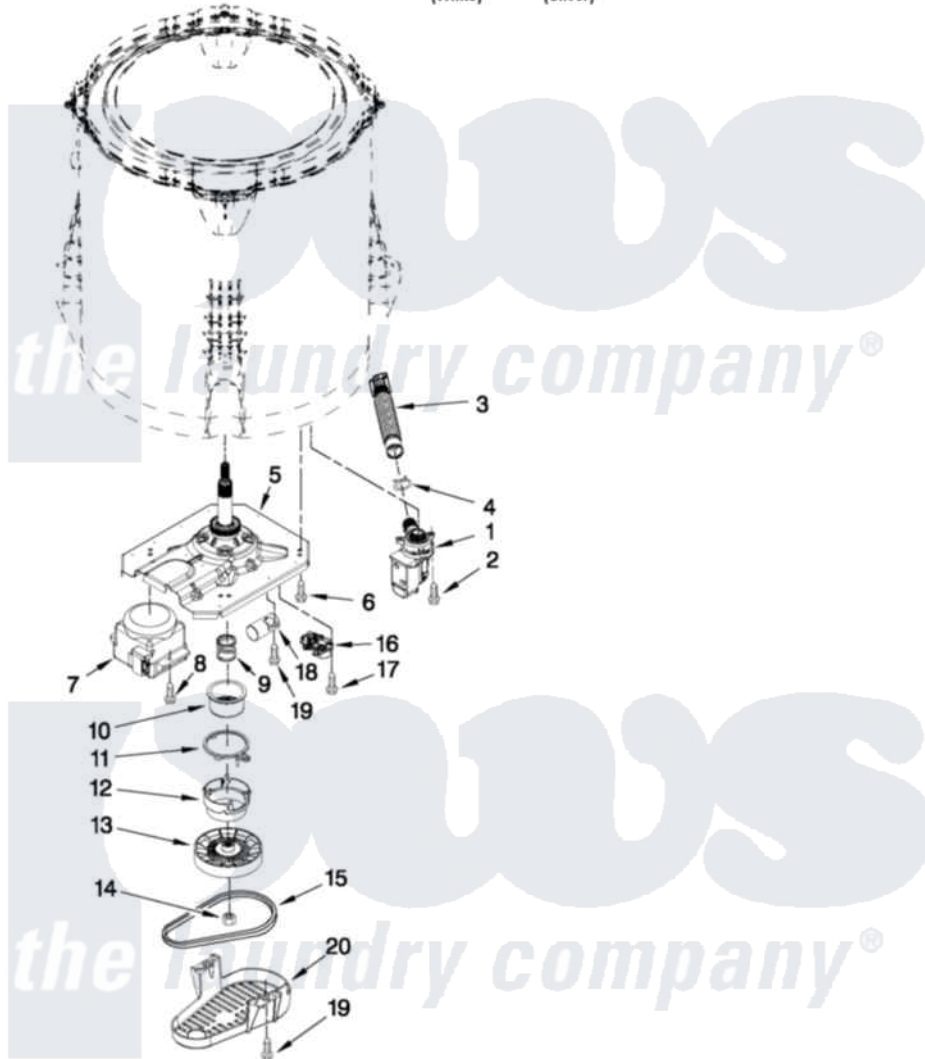

# Whirlpool WTW5700XW2 04 - GEARCASE, MOTOR AND PUMP PARTS

## GEARCASE, MOTOR AND PUMP PARTS

For Models: WTW5700XW2, WTW5700XL2  
(White) (Silver)

FOR ORDERING INFORMATION REFER TO PARTS PRICE LIST

6

W10428888

Whirlpool [Residential Whirlpool WTW5700XW2 Washer Parts](#) Parts Diagram 04 - GEARCASE, MOTOR AND PUMP PARTS

[Click on the part number to view part](#)

Item	Original Part Number	Replaced By	Status	Part Description
1	<a href="#">W10276397</a>			Pump Assembly, Drain
2	<a href="#">W10004910</a>			Screw, 12-16 X 1-1/4
3	<a href="#">W10215091</a>			Hose, Inner Drain Assembly
4	8317496	<a href="#">285655</a>		Clamp, Hose
5	W10006379	<a href="#">W10324649</a>		Gearcase
6	<a href="#">W10249633</a>			Screw, 7.2-1.6 X 30
7	<a href="#">W10249628</a>			Motor, Drive
8	W10094780	<a href="#">W10182109</a>		Screw-Kit
9	W10006382	<a href="#">W10315818</a>		Cam
10	W10006352	<a href="#">W10315818</a>		Cam
11	W10006353	<a href="#">W10315818</a>		Cam
12	W10006354	<a href="#">W10315818</a>		Cam
13	<a href="#">W10006356</a>			Pulley
14	<a href="#">W10163336</a>			Nut, Pulley
15	<a href="#">W10006384</a>			Belt, Drive
16	<a href="#">W10006355</a>			Actuator, Shift

17	<a href="#">9741052</a>	Screw, 6-32 X 1.00
18	<a href="#">W10278117</a>	Capacitor, Motor Run
19	<a href="#">357640</a>	Screw And Washer
20	<a href="#">W10006383</a>	Shield, Pulley Cover