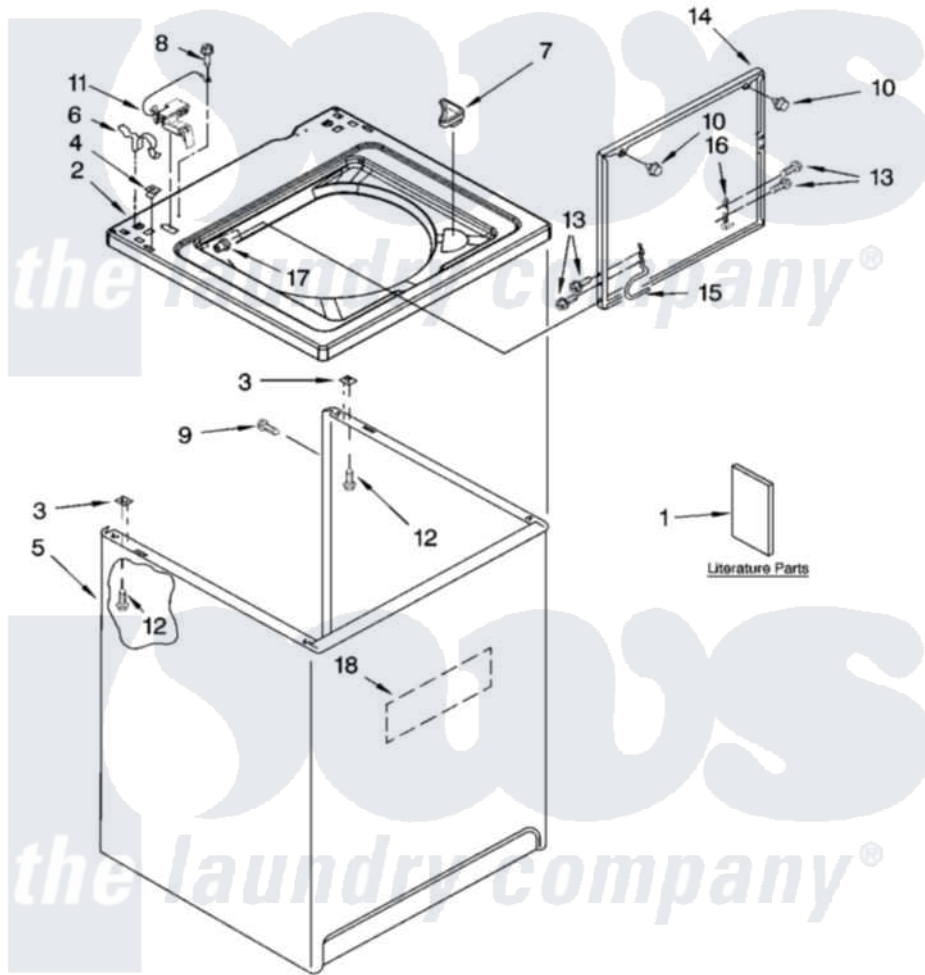

# Whirlpool WTW5790SQ0 01 - TOP AND CABINET PARTS

## TOP AND CABINET PARTS

For Models: WTW5790SQ0, WTW5790ST0  
(White) (Biscuit)

AUTOMATIC  
WASHER

7-06 Litho in U.S.A. (drd)

1

Part No. 8181417

Whirlpool [Residential Whirlpool WTW5790SQ0 Washer Parts](#) Parts Diagram 01 - TOP AND CABINET PARTS

[Click on the part number to view part](#)

Item	Original Part Number	Replaced By	Status	Part Description
1	<a href="#">W10044800</a>			Installation Instructions
"	<a href="#">3955884</a>			Use And Care Guide
"	3957874		Not Available	Feature Sheet
"	W10023770		Not Available	Energy Guide
"	8578911		Not Available	Wiring Diagram
"	BLANK		Not Available	Following May Be Purchased DO-IT-YOURSELF REPAIR MANUALS
"	<a href="#">4313896</a>			Do-It-Yourself Repair Manuals
2	<a href="#">8318064</a>			Top
"	<a href="#">8318066</a>			Top
3	62750			Spacer, Cabinet To Top (4)
4	<a href="#">357213</a>			Nut, Push-In
5	<a href="#">63424</a>			Cabinet
"	<a href="#">3954357</a>			Cabinet
6	<a href="#">62780</a>			Clip, Top And Cabinet And Rear Panel