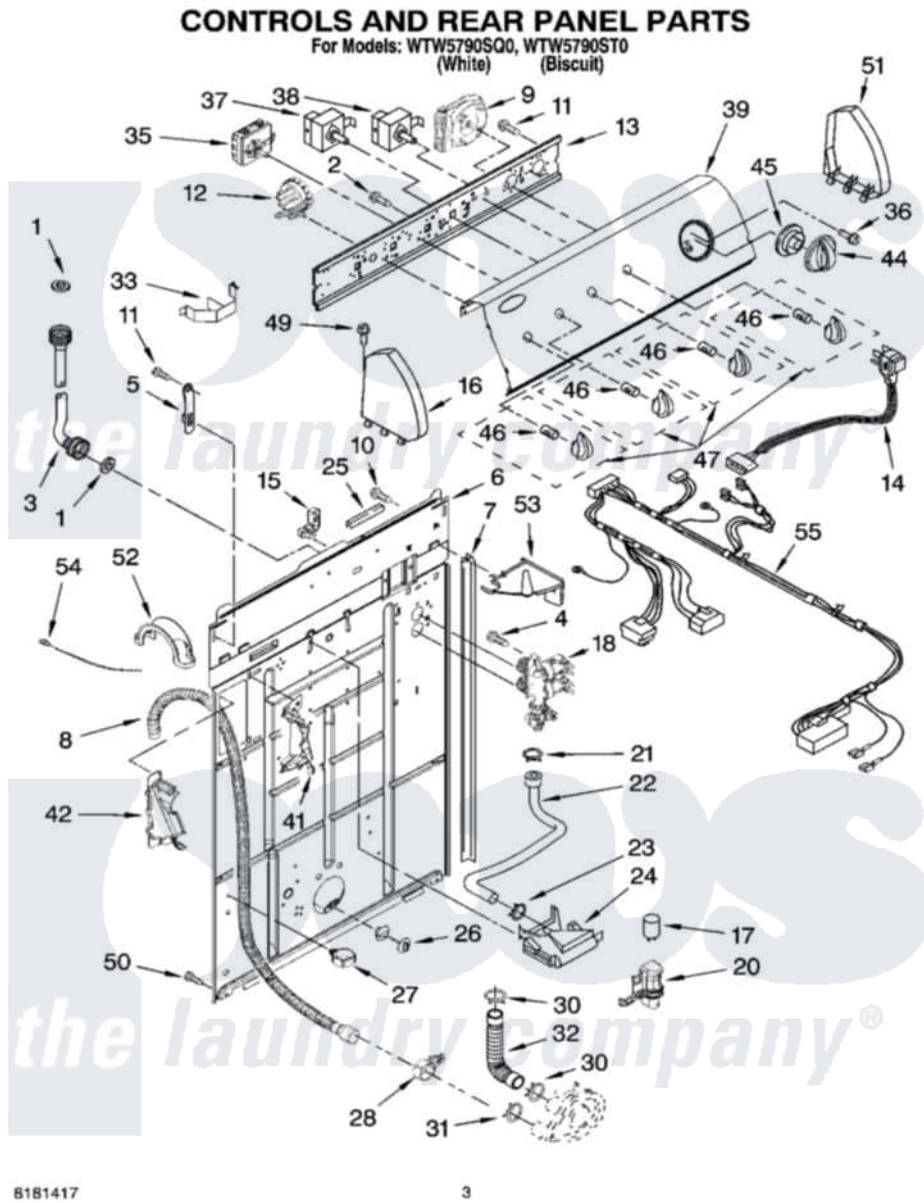

Whirlpool WTW5790SQ0 02 - CONTROLS AND REAR PANEL PARTS

8181417

3

Whirlpool Residential Whirlpool WTW5790SQ0 Washer Parts Parts Diagram 02 - CONTROLS AND REAR PANEL PARTS

[Click on the part number to view part](#)

Item	Original Part Number	Replaced By	Status	Part Description
1	3976300	16123		Washer Inlet-Hose Miscellaneous Parts Must be Ordered Separately.
2	3400073			Screw, Ground
3	8571377	89503		Hose-Inlet
"	8571378	89503		Hose-Inlet
4	9740848			Screw, Mixing Valve Mounting
5	8568314			Strap, Console
6	8318015			Panel, Rear
7	62747			Pad, Rear Panel
8	8559373	W10096921		Drain Hose Assembly
9	8577356			Timer, Control
10	3351614			Screw, Gearcase Cover Mounting
11	90767			Screw, 8A X 3/8 HeX Washer Head Tapping
12	8577844	W10339251		Switch-WL